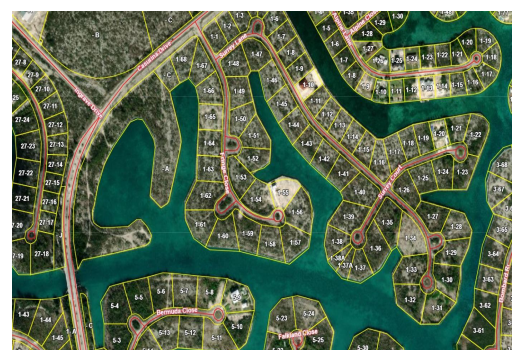

Fringe Close Water Lots

Surrey Bay Waterfront Land! These double lots offer over 500 feet of canal frontage. This area is...

Surrey Bay Waterfront Land! These double lots offer over 500 feet of canal frontage. This area is prime for development. Both Lots available for sale! Call Nikolai Sarles at 242 727 8887 for more information today! DO NOT MISS THIS DEAL!...read more on our website.

Lot Size: 1.6 Acres
Maint. Fees: -
Subdivision: Surrey Bay
Features: Canal Front

Nikolai Sarles

Phone: (242)351-9081
nikolaisarles@gmail.com

\$250,000 ID# 51898 [View Online](#)
www.sarlesrealty.com