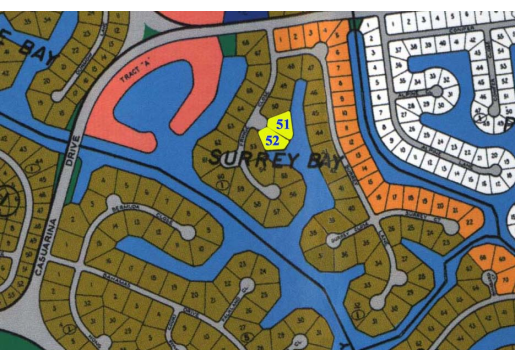

Fringe Close Water Lots

Surrey Bay Waterfront Land! These double lots offer over 500 feet of canal frontage. This area is...

Surrey Bay Waterfront Land! These double lots offer over 500 feet of canal frontage. This area is prime for development. Both Lots available for sale! Call Nikolai Sarles at 242 727 8887 for more information today! DO NOT MISS THIS DEAL!...read more on our website.

Lot Size: 1.6 Acres
Maint. Fees: -
Subdivision: Surrey Bay
Features: Canal Front

Nikolai Sarles

Phone: (242)351-9081
nikolaisarles@gmail.com

\$250,000 ID# 51898 [View Online](#)
www.sarlesrealty.com