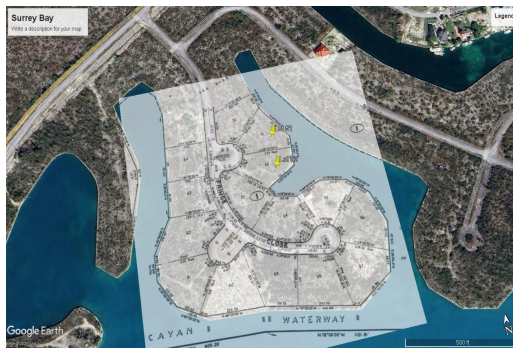

Fringe Close Water Lots

Surrey Bay Waterfront Land! These double lots offer over 500 feet of canal frontage. This area is...

Surrey Bay Waterfront Land! These double lots offer over 500 feet of canal frontage. This area is prime for development. Both Lots available for sale! Call Nikolai Sarles at 242 727 8887 for more information today!

DO NOT MISS THIS DEAL!

...read more on our website.

- Lot Size: 1.6 Acres
- Living Area: 0
- Maint. Fees: -
- Subdivision: Surrey Bay
- Features: Canal Front

James Sarles

Phone: (242) 727-8888

jamesarlesrealty@gmail.com