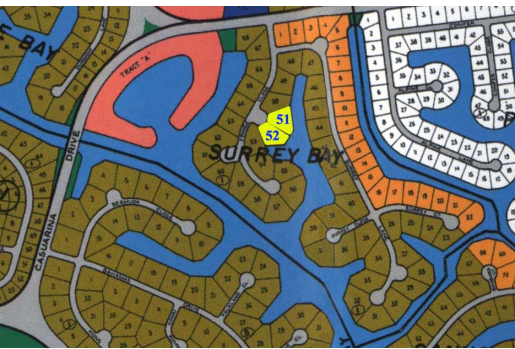

Fringe Close Water Lots

Surrey Bay Waterfront Land! These double lots offer over 500 feet of canal frontage. This area is...

Surrey Bay Waterfront Land! These double lots offer over 500 feet of canal frontage. This area is prime for development. Both Lots available for sale! Call Nikolai Sarles at 242 727 8887 for more information today!

DO NOT MISS THIS DEAL!

...read more on our website.

- Lot Size: 1.6 Acres
- Living Area: 0
- Maint. Fees: -
- Subdivision: Surrey Bay
- Features: Canal Front

James Sarles

Phone: (242) 727-8888

jamesarlesrealty@gmail.com