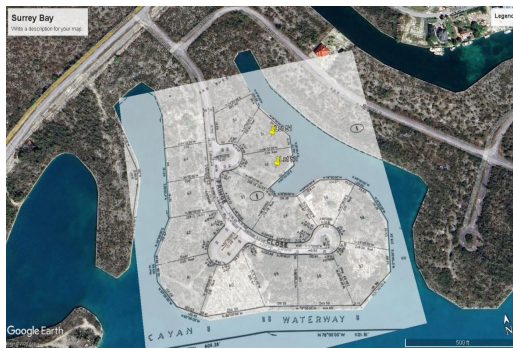

Fringe Close Water Lots

Surrey Bay Waterfront Land! These double lots offer over 500 feet of canal frontage. This area is...

Surrey Bay Waterfront Land! These double lots offer over 500 feet of canal frontage. This area is prime for development. Both Lots available for sale! Call Nikolai Sarles at 242 727 8887 for more information today! DO NOT MISS THIS DEAL!...read more on our website.

- Lot Size: 1.6 Acres
- Maint. Fees: -
- Subdivision: Surrey Bay
- Features: Canal Front

Nikolai Sarles
 Phone: (242)351-9081
 nikolaisarles@gmail.com

\$250,000 ID# 51898 [View Online](#)
www.sarlesrealty.com