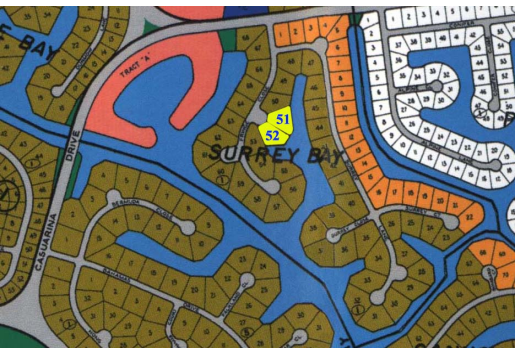

Fringe Close Water Lots

Surrey Bay Waterfront Land! These double lots offer over 500 feet of canal frontage. This area is...

Surrey Bay Waterfront Land! These double lots offer over 500 feet of canal frontage. This area is prime for development. Both Lots available for sale! Call Nikolai Sarles at 242 727 8887 for more information today! DO NOT MISS THIS DEAL!...read more on our website.

- Lot Size: 1.6 Acres
- Maint. Fees: -
- Subdivision: Surrey Bay
- Features: Canal Front

Nikolai Sarles
 Phone: (242)351-9081
 nikolaisarles@gmail.com

\$250,000 ID# 51898 [View Online](#)
www.sarlesrealty.com