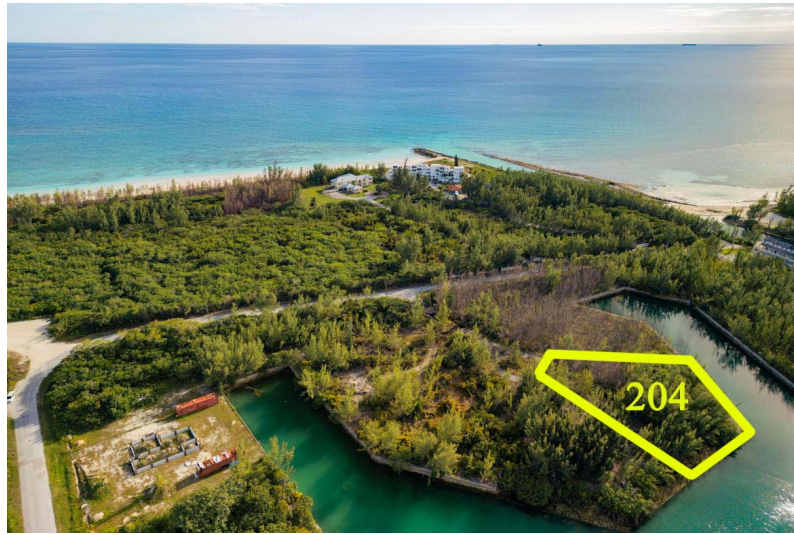

Bahama Terrace Waterfront Land

Affordable Multi-family Canal Lot with 206 feet on the water. This is an excellent sight for an...

Affordable Multi-family Canal Lot with 206 feet on the water. This is an excellent sight for an apartment complex with dockage. Adjacent Lots also available. Call Today for a viewing 1-242-727-8887....read more on our website.

Lot Size: 19,600 sq ft
Maint. Fees: -
Features: Canal Front

Nikolai Sarles

Phone: (242)351-9081
nikolaisarles@gmail.com

\$150,000 ID# 51666 View Online
www.sarlesrealty.com