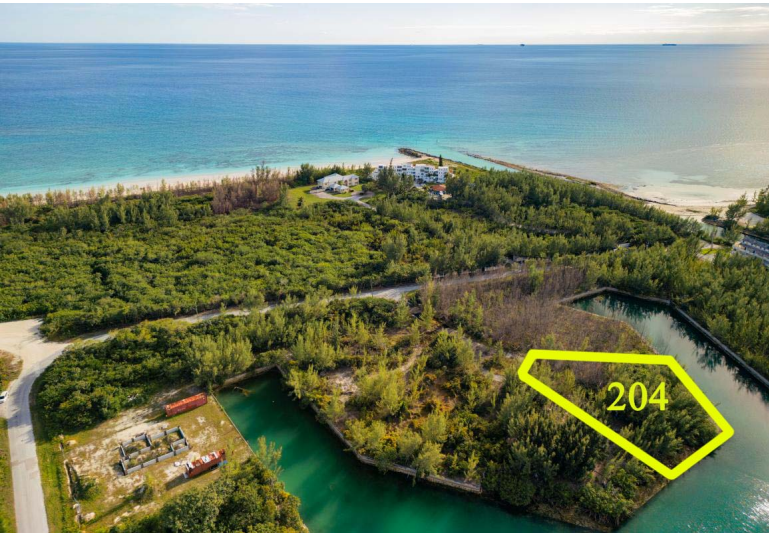

Bahama Terrace Waterfront Land

Affordable Multi-family Canal Lot with 206 feet on the water. This is an excellent sight for an...

Affordable Multi-family Canal Lot with 206 feet on the water. This is an excellent sight for an apartment complex with dockage. Adjacent Lots also available. Call Today for a viewing 1-242-727-8887....read more on our website.

Lot Size: 19,600 sq ft
Maint. Fees: -
Features: Canal Front

Nikolai Sarles

Phone: (242)351-9081
nikolaisarles@gmail.com

\$150,000 ID# 51666 View Online
www.sarlesrealty.com