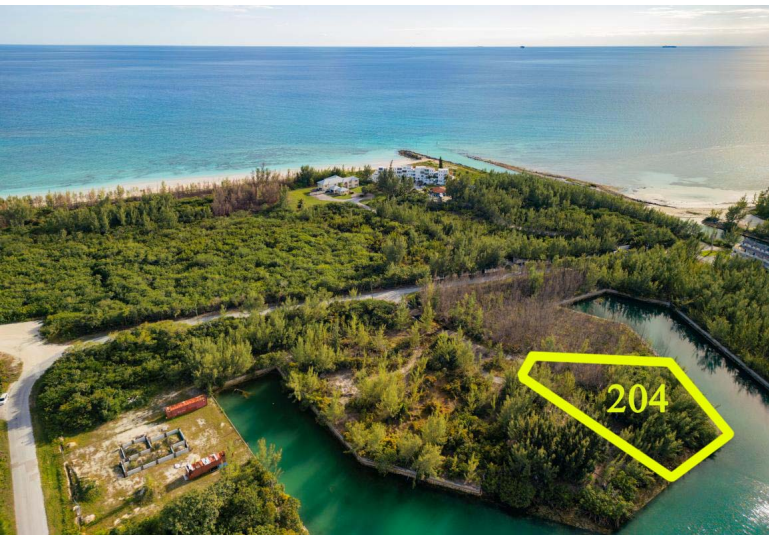

Bahama Terrace Waterfront Land

Affordable Multi-family Canal Lot with 206 feet on the water. This is an excellent sight for an...

Affordable Multi-family Canal Lot with 206 feet on the water. This is an excellent sight for an apartment complex with dockage. Adjacent Lots also available. Call Today for a viewing 1-242-727-8887....read more on our website.

Lot Size: 19,600 sq ft
Maint. Fees: -
Features: Canal Front

Nikolai Sarles

Phone: (242)351-9081
nikolaisarles@gmail.com

\$150,000 ID# 51666 View Online
www.sarlesrealty.com