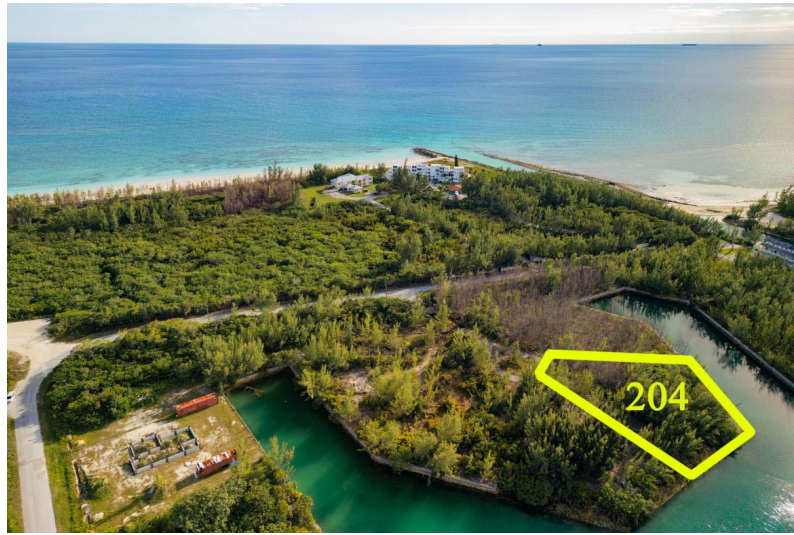

Bahama Terrace Waterfront Land

Affordable Multi-family Canal Lot with 206 feet on the water. This is an excellent sight for an...

Affordable Multi-family Canal Lot with 206 feet on the water. This is an excellent sight for an apartment complex with dockage. Adjacent Lots also available. Call Today for a viewing 1-242-727-8887....read more on our website.

Lot Size: 19,600 sq ft
Maint. Fees: -
Features: Canal Front

Nikolai Sarles

Phone: (242)727-8887
nikolaisarles@gmail.com

\$150,000 ID# 51666 View Online
www.sarlesrealty.com