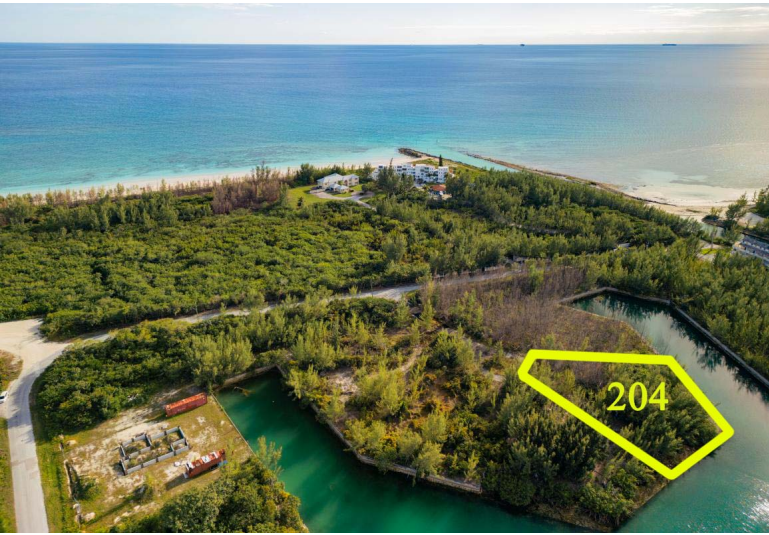

Bahama Terrace Waterfront Land

Affordable Multi-family Canal Lot with 206 feet on the water. This is an excellent sight for an...

Affordable Multi-family Canal Lot with 206 feet on the water. This is an excellent sight for an apartment complex with dockage. Adjacent Lots also available. Call Today for a viewing 1-242-727-8887....read more on our website.

Lot Size: 19,600 sq ft
Maint. Fees: -
Features: Canal Front

Nikolai Sarles

Phone: (242)727-8887
nikolaisarles@gmail.com

\$150,000 ID# 51666 View Online
www.sarlesrealty.com