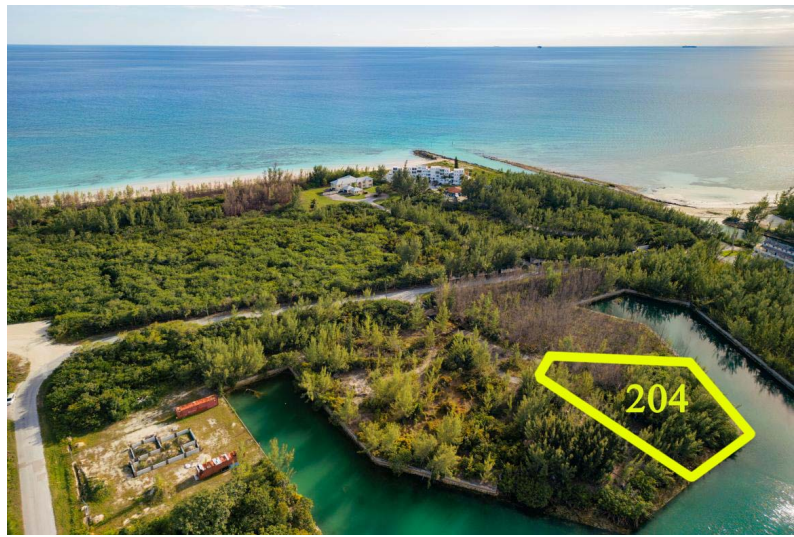

Bahama Terrace Waterfront Land

Affordable Multi-family Canal Lot with 206 feet on the water. This is an excellent sight for an...

Affordable Multi-family Canal Lot with 206 feet on the water. This is an excellent sight for an apartment complex with dockage. Adjacent Lots also available. Call Today for a viewing 1-242-727-8887....read more on our website.

Lot Size: 19,600 sq ft
Maint. Fees: -
Features: Canal Front

Nikolai Sarles

Phone: (242)351-9081
nikolaisarles@gmail.com

\$150,000 ID# 51666 View Online
www.sarlesrealty.com