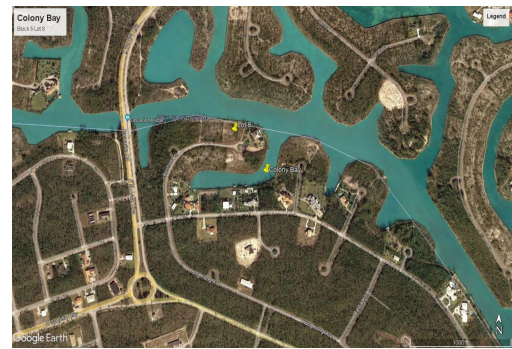

Colony Bay Waterfront Land

Great lot located in Colony Bay Subdivision on Bermuda Close. This lot is measured at 42,927 square...

Great lot located in Colony Bay Subdivision on Bermuda Close. This lot is measured at 42,927 square feet with over 200 feet on the water. Only 10 minute drive from downtown Freeport....read more on our website.

Lot Size: 42,927 sq ft
 Maint. Fees: -
 Subdivision: Colony Bay
 Features: Canal Front,
 Ocean front

James Sarles

Phone: (242) 727-8888
 jamesarlesrealty@gmail.com

\$160,000 ID# 51380 [View Online](#)
www.sarlesrealty.com