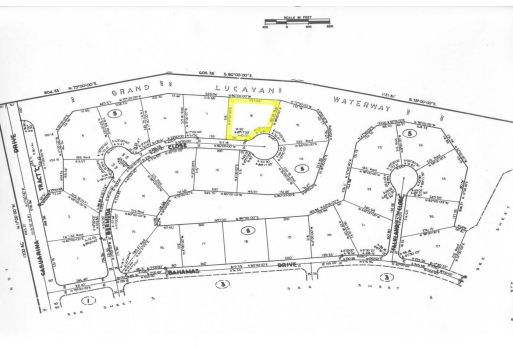

Colony Bay Waterfront Land

Great lot located in Colony Bay Subdivision on Bermuda Close. This lot is measured at 42,927 square...

Great lot located in Colony Bay Subdivision on Bermuda Close. This lot is measured at 42,927 square feet with over 200 feet on the water. Only 10 minute drive from downtown Freeport....read more on our website.

Lot Size: 42,927 sq ft
 Maint. Fees: -
 Subdivision: Colony Bay
 Features: Canal Front,
 Ocean front

James Sarles

Phone: (242) 727-8888
 jamesarlesrealty@gmail.com

\$160,000 ID# 51380 [View Online](#)
www.sarlesrealty.com