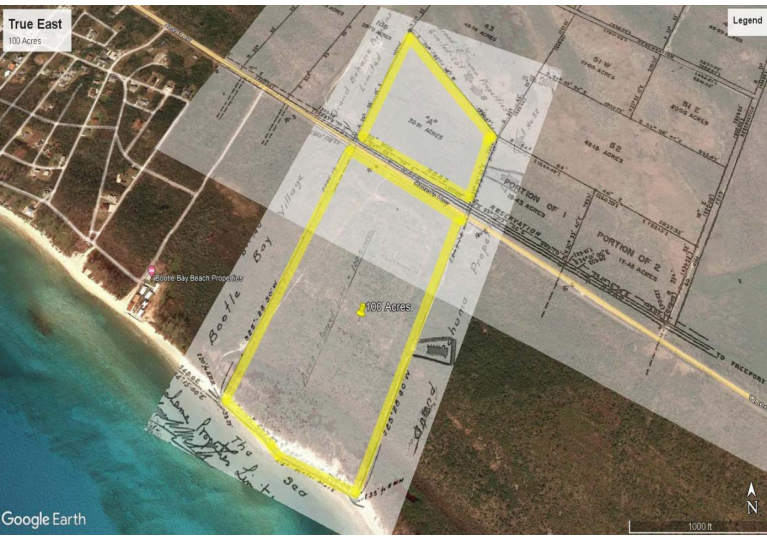

True East Commercial Land

One hundred (100) Acre Development located on the first tract to the east of Bootle Bay and...

One hundred (100) Acre Development located on the first tract to the east of Bootle Bay and approximately one mile from the Ginn Sur Mer project.

...read more on our website.

Lot Size: 100 Acres
 Living Area: 4,356,000
 Maint. Fees: -
 Subdivision: West End
 Features: Beach access,
 Ocean front

Shelly Gardiner

Phone:

gardinershelly@gmail.com

\$10,000,000 ID# 51158 [View Online](#)
www.sarlesrealty.com