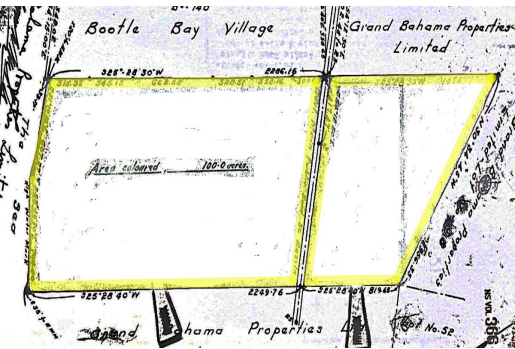

True East Commercial Land

One hundred (100) Acre Development located on the first tract to the east of Bootle Bay and...

One hundred (100) Acre Development located on the first tract to the east of Bootle Bay and approximately one mile from the Ginn Sur Mer project.

...read more on our website.

Lot Size: 100 Acres
 Living Area: 4,356,000
 Maint. Fees: -
 Subdivision: West End
 Features: Beach access,
 Ocean front

Shelly Gardiner

Phone:

gardinershelly@gmail.com

\$10,000,000 ID# 51158 [View Online](#)
www.sarlesrealty.com