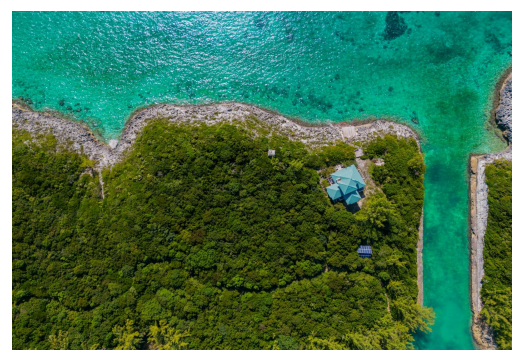

Rose Island #8211; Parcel 25

Paradise Awaits!

Don't miss this opportunity to own a piece of paradise on Rose Island, New Providence. Call Nikolai Sarles at 242 727 8887 for more information today!...read more on our website.

Lot Size: 31,383 sq ft
Maint. Fees: -
Features: Beach access,
Ocean front

Creighton Moxey

Phone:

creightonkmoxy@gmail.com

\$300.000 ID# 51144 [View Online](#)
www.sarlesrealty.com