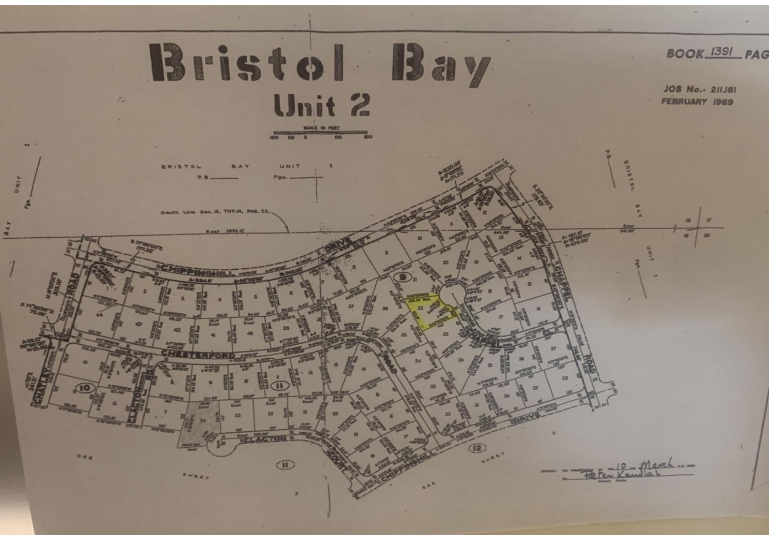

Multifamily, Hi-Rise Lot

Lovely Multi Family Lot Bristol Bay, Grand Bahama

This Multi Family Lot is good for a duplex or multi units. The area is beginning to build up and there are nice homes and apartments in the area....read more on our website.

Lot Size: 17,502 sq ft
Maint. Fees: 0
Subdivision: Bristol Bay

Denise Smith

Phone:

denisevsmith08@gmail.com

\$20,000 ID# 50728 [View Online](#)
www.sarlesrealty.com