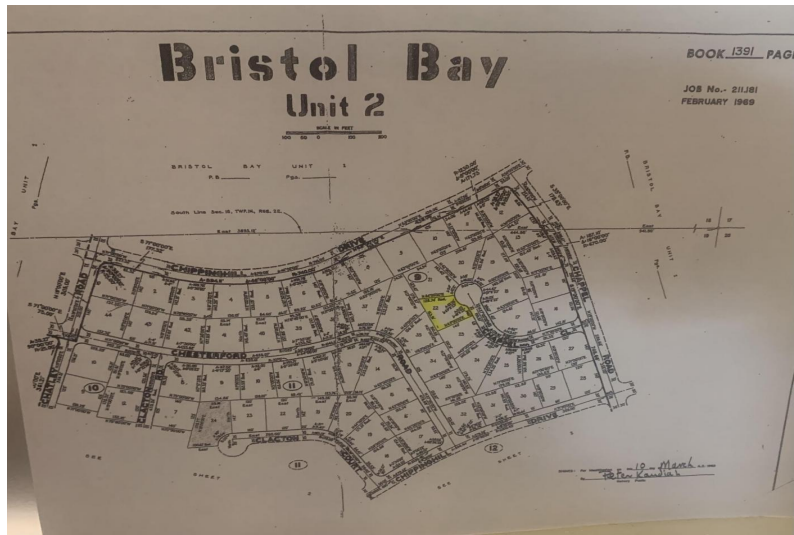

Multifamily, Hi-Rise Lot

Lovely Multi Family Lot Bristol Bay, Grand Bahama

This Multi Family Lot is good for a duplex or multi units. The area is beginning to build up and there are nice homes and apartments in the area....read more on our website.

Lot Size: 17,502 sq ft
Maint. Fees: 0
Subdivision: Bristol Bay

Denise Smith

Phone:

denisevsmith08@gmail.com

\$20,000 ID# 50728 [View Online](#)
www.sarlesrealty.com