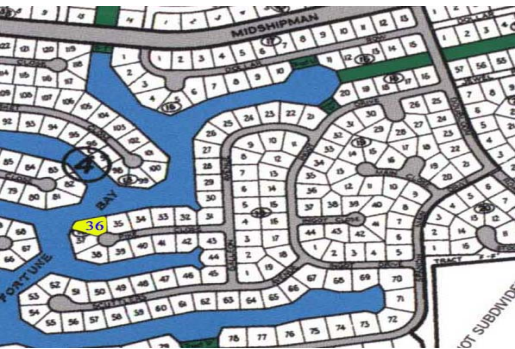

36 Pike's Waterfront Land

Build Your Dream Home

Take a look at this canal front lot, with 230 feet of water frontage, in the Fortune Bay area, situated on Pike's Close. Just minutes away from the popular Port Lucaya marketplace....read more on our website.

Lot Size: 20,184 sq ft
Maint. Fees: -
Subdivision: Fortune Bay
Features: Canal Front

Nikolai Sarles

Phone: (242)351-9081
nikolaisarles@gmail.com

\$209,000 ID# 50074 [View Online](#)
www.sarlesrealty.com