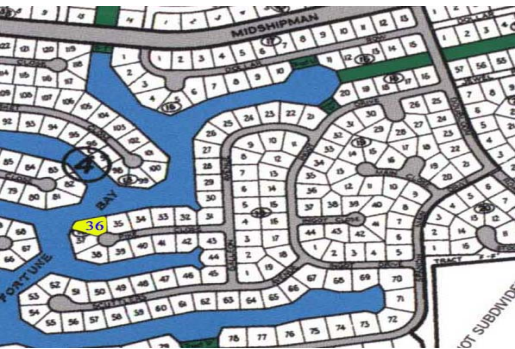

# 36 Pike's Waterfront Land

## Build Your Dream Home

Take a look at this canal front lot, with 230 feet of water frontage, in the Fortune Bay area, situated on Pike's Close. Just minutes away from the popular Port Lucaya marketplace....read more on our website.

Lot Size: 20,184 sq ft  
Maint. Fees: -  
Subdivision: Fortune Bay  
Features: Canal Front

Nikolai Sarles

Phone: (242)351-9081  
nikolaisarles@gmail.com

**\$209,000 ID# 50074** [View Online](#)  
[www.sarlesrealty.com](http://www.sarlesrealty.com)