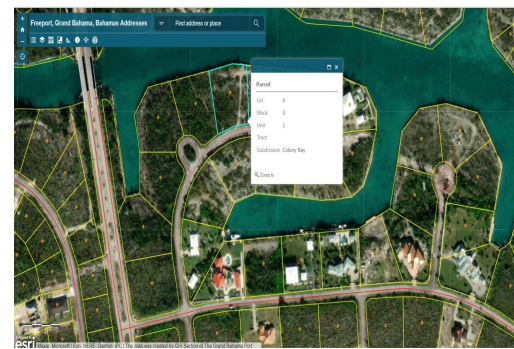

Colony Bay Waterfront Land

Large waterway lot just under the bridge. This great lot is located on the Grand Lucayan Waterway,...

Large waterway lot just under the bridge. This great lot is located on the Grand Lucayan Waterway, this lot is measured at 202' on the water and 193' on the road....read more on our website.

Lot Size: 43,142 sq ft
 Maint. Fees: 350 annually
 Subdivision: Colony Bay
 Features: Canal Front

James Sarles

Phone: (242) 727-8888
 jamesarlesrealty@gmail.com

\$297,000 ID# 49935 [View Online](#)
www.sarlesrealty.com