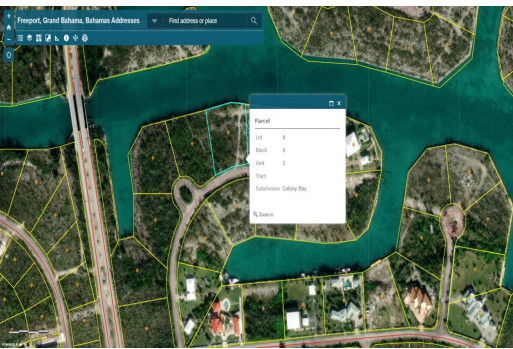

# Colony Bay Waterfront Land

**Large waterway lot just under the bridge. This great lot is located on the Grand Lucayan Waterway,...**

Large waterway lot just under the bridge. This great lot is located on the Grand Lucayan Waterway, this lot is measured at 202' on the water and 193' on the road....read more on our website.

Lot Size: 43,142 sq ft  
 Maint. Fees: 350 annually  
 Subdivision: Colony Bay  
 Features: Canal Front

James Sarles

Phone: (242) 727-8888  
 jamesarlesrealty@gmail.com

**\$297,000 ID# 49935 View Online**  
[www.sarlesrealty.com](http://www.sarlesrealty.com)