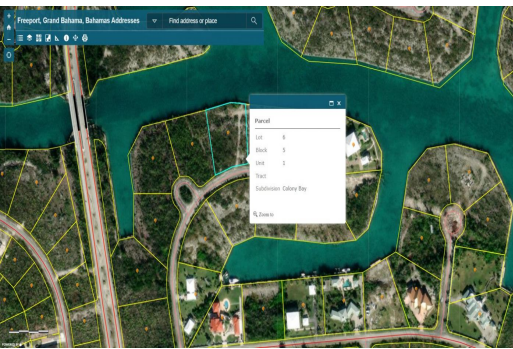

Colony Bay Waterfront Land

Large waterway lot just under the bridge. This great lot is located on the Grand Lucayan Waterway,...

Large waterway lot just under the bridge. This great lot is located on the Grand Lucayan Waterway, this lot is measured at 202' on the water and 193' on the road....read more on our website.

Lot Size: 43,142 sq ft
 Maint. Fees: 350 annually
 Subdivision: Colony Bay
 Features: Canal Front

James Sarles

Phone: (242) 727-8888
 jamesarlesrealty@gmail.com

\$297,000 ID# 49935 [View Online](#)
www.sarlesrealty.com