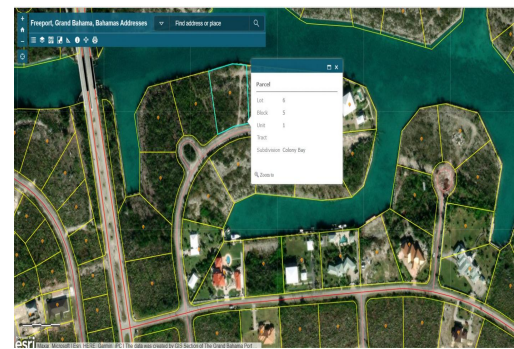

# Colony Bay Waterfront Land

**Large waterway lot just under the bridge. This great lot is located on the Grand Lucayan Waterway,...**

Large waterway lot just under the bridge. This great lot is located on the Grand Lucayan Waterway, this lot is measured at 202' on the water and 193' on the road....read more on our website.

Lot Size: 43,142 sq ft  
 Maint. Fees: 350 annually  
 Subdivision: Colony Bay  
 Features: Canal Front

James Sarles

Phone: (242) 727-8888  
 jamesarlesrealty@gmail.com

**\$297,000 ID# 49935 View Online**  
[www.sarlesrealty.com](http://www.sarlesrealty.com)