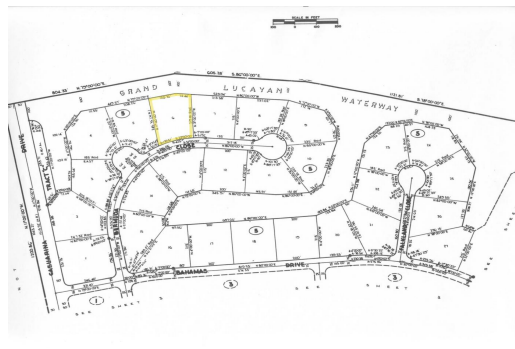

# Colony Bay Waterfront Land

**Large waterway lot just under the bridge. This great lot is located on the Grand Lucayan Waterway,...**

Large waterway lot just under the bridge. This great lot is located on the Grand Lucayan Waterway, this lot is measured at 202' on the water and 193' on the road....read more on our website.

Lot Size: 43,142 sq ft  
 Maint. Fees: 350 annually  
 Subdivision: Colony Bay  
 Features: Canal Front

James Sarles

Phone: (242) 727-8888  
 jamesarlesrealty@gmail.com

**\$297,000 ID# 49935 View Online**  
[www.sarlesrealty.com](http://www.sarlesrealty.com)