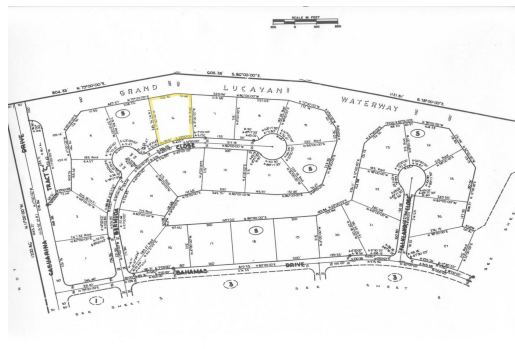

Colony Bay Waterfront Land

Large waterway lot just under the bridge. This great lot is located on the Grand Lucayan Waterway,...

Large waterway lot just under the bridge. This great lot is located on the Grand Lucayan Waterway, this lot is measured at 202' on the water and 193' on the road....read more on our website.

Lot Size: 43,142 sq ft
 Maint. Fees: 350 annually
 Subdivision: Colony Bay
 Features: Canal Front

James Sarles

Phone: (242) 727-8888
 jamesarlesrealty@gmail.com

\$297,000 ID# 49935 [View Online](#)
www.sarlesrealty.com