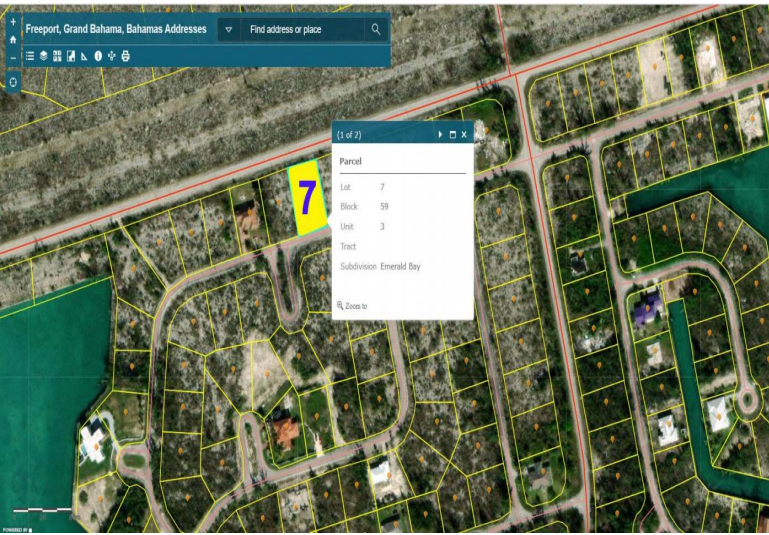

# 7 Dagenham Circle

**Located in Emerald Bay this lot is situated on Dagenham Circle This lot is zoned single family and...**

Located in Emerald Bay this lot is situated on Dagenham Circle This lot is zoned single family and measured at 100 x 155 Call to today for more information

Just minutes from the airport this is a great and affordable opportunity to invest in

...read more on our website.

Lot Size: 15572 sq ft  
 Maint. Fees: -  
 Subdivision: Emerald Bay

Denise Smith

Phone:

denisevsmith08@gmail.com