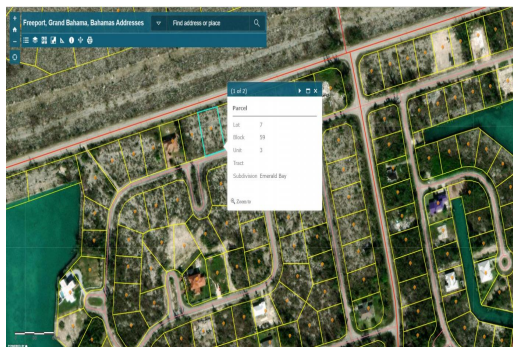

# 7 Dagenham Circle

**Located in Emerald Bay, this lot is situated on Dagenham Circle. This lot is zoned single family...**

Located in Emerald Bay, this lot is situated on Dagenham Circle. This lot is zoned single family and measured at 100 x 155 Call to today for more information.

Just minutes from the airport, this is a great and affordable opportunity to invest in....read more on our website.

Lot Size: 15,572 sq ft  
Maint. Fees: -  
Subdivision: Emerald Bay

Denise Smith

Phone:

denisevsmith08@gmail.com