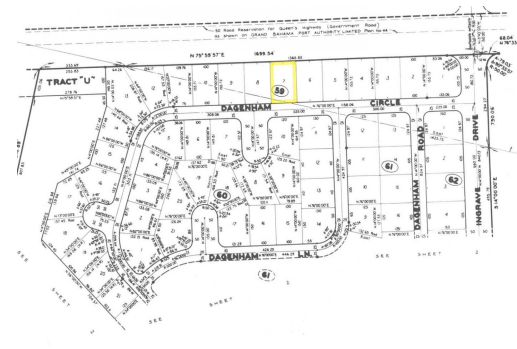

# 7 Dagenham Circle

**Located in Emerald Bay this lot is situated on Dagenham Circle This lot is zoned single family and...**

Located in Emerald Bay this lot is situated on Dagenham Circle This lot is zoned single family and measured at 100 x 155 Call to today for more information

Just minutes from the airport this is a great and affordable opportunity to invest in

...read more on our website.

Lot Size: 15572 sq ft  
 Maint. Fees: -  
 Subdivision: Emerald Bay

Denise Smith

Phone:

denisevsmith08@gmail.com