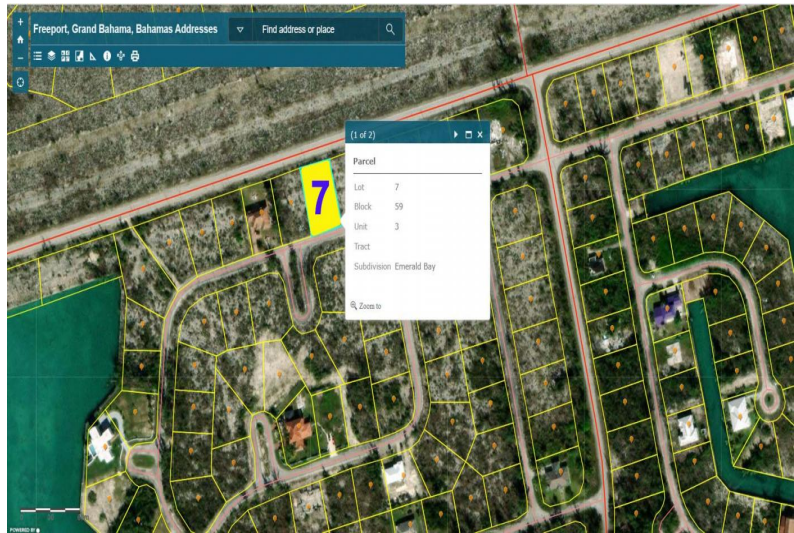

# 7 Dagenham Circle

**Located in Emerald Bay, this lot is situated on Dagenham Circle. This lot is zoned single family...**

Located in Emerald Bay, this lot is situated on Dagenham Circle. This lot is zoned single family and measured at 100 x 155 Call to today for more information.

Just minutes from the airport, this is a great and affordable opportunity to invest in....read more on our website.

Lot Size: 15,572 sq ft  
Maint. Fees: -  
Subdivision: Emerald Bay

Denise Smith

Phone:

denisevsmith08@gmail.com