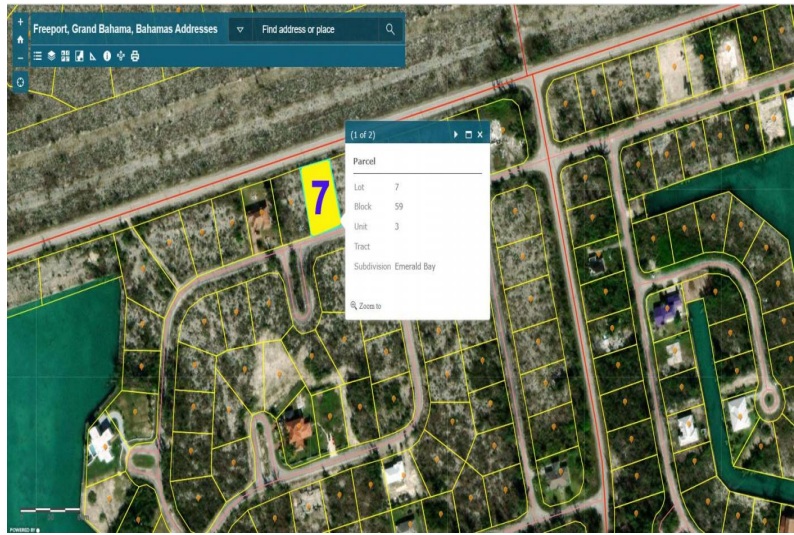

# 7 Dagenham Circle

**Located in Emerald Bay this lot is situated on Dagenham Circle This lot is zoned single family and...**

Located in Emerald Bay this lot is situated on Dagenham Circle This lot is zoned single family and measured at 100 x 155 Call to today for more information

Just minutes from the airport this is a great and affordable opportunity to invest in

...read more on our website.

Lot Size: 15572 sq ft  
 Maint. Fees: -  
 Subdivision: Emerald Bay

Denise Smith

Phone:

denisevsmith08@gmail.com