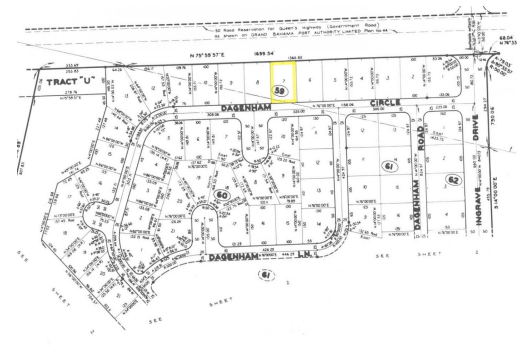

# 7 Dagenham Circle

**Located in Emerald Bay, this lot is situated on Dagenham Circle. This lot is zoned single family...**

Located in Emerald Bay, this lot is situated on Dagenham Circle. This lot is zoned single family and measured at 100 x 155 Call to today for more information.

Just minutes from the airport, this is a great and affordable opportunity to invest in....read more on our website.

Lot Size: 15,572 sq ft  
Maint. Fees: -  
Subdivision: Emerald Bay

Denise Smith

Phone:

denisevsmith08@gmail.com