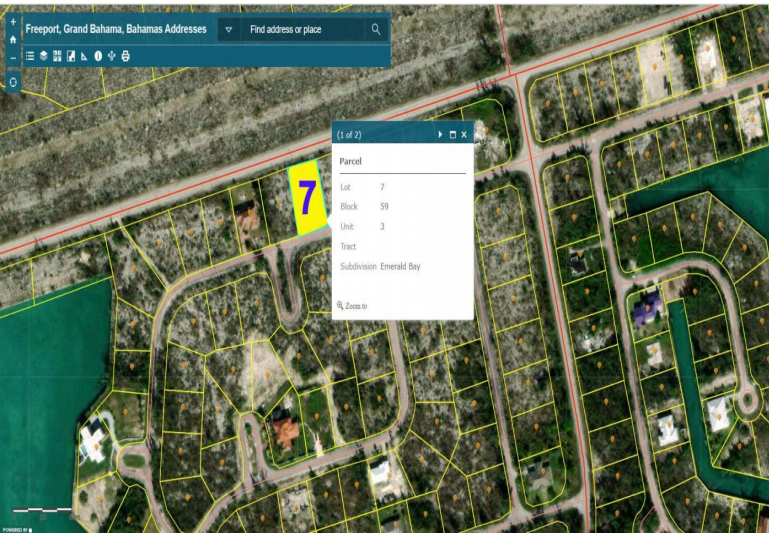

# 7 Dagenham Circle

**Located in Emerald Bay, this lot is situated on Dagenham Circle. This lot is zoned single family...**

Located in Emerald Bay, this lot is situated on Dagenham Circle. This lot is zoned single family and measured at 100 x 155 Call to today for more information.

Just minutes from the airport, this is a great and affordable opportunity to invest in....read more on our website.

Lot Size: 15,572 sq ft  
Maint. Fees: -  
Subdivision: Emerald Bay

Denise Smith

Phone:

denisevsmith08@gmail.com