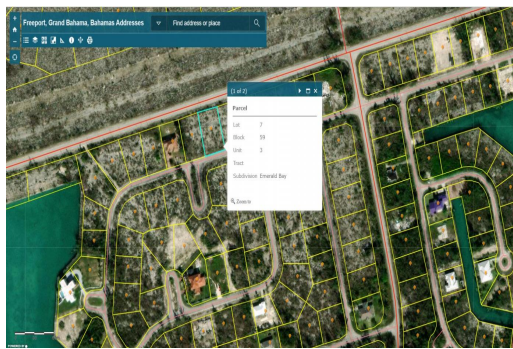

# 7 Dagenham Circle

**Located in Emerald Bay this lot is situated on Dagenham Circle This lot is zoned single family and...**

Located in Emerald Bay this lot is situated on Dagenham Circle This lot is zoned single family and measured at 100 x 155 Call to today for more information

Just minutes from the airport this is a great and affordable opportunity to invest in

...read more on our website.

Lot Size: 15572 sq ft  
 Maint. Fees: -  
 Subdivision: Emerald Bay

Denise Smith

Phone:

denisevsmith08@gmail.com