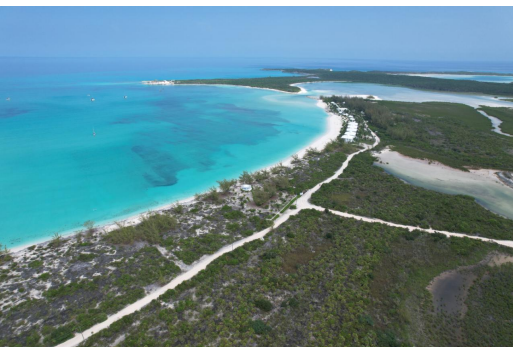

Breathtaking Long Island Beachfront Lot!

Lots/Acreage in Long Island

It's my pleasure to introduce you to a lot that anyone with an appreciation for the earth and what it has to offer values. This lot is located on the picturesque Cape Santa Maria Beach, which has been recognized as a consensus top ten beach in the world. The lot boasts of 180 feet of beach frontage and a total area of 1.37 acres, making it the perfect location for the development of a beachfront dream home. The waters at Cape Santa Maria presents a great opportunity for exploring the ecological wonders of Long Island via kayak, paddle board, or snorkelling. The island possesses some of the greatest ecological wonders in the world and a rich history, which have both attracted increased investment to the island from the public and private...read more on our website.