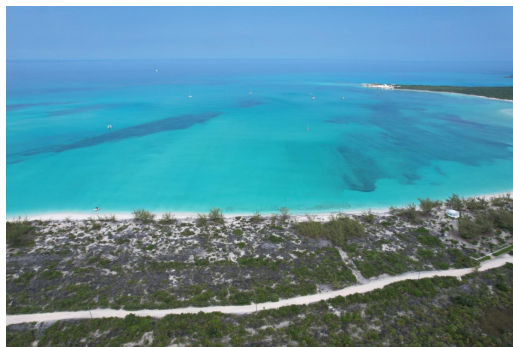

Breathtaking Long Island Beachfront Lot!

Lots/Acreage in Long Island

It's my pleasure to introduce you to a lot that anyone with an appreciation for the earth and what it has to offer values. This lot is located on the picturesque Cape Santa Maria Beach, which has been recognized as a consensus top ten beach in the world. The lot boasts of 180 feet of beach frontage and a total area of 1.37 acres, making it the perfect location for the development of a beachfront dream home. The waters at Cape Santa Maria presents a great opportunity for exploring the ecological wonders of Long Island via kayak, paddle board, or snorkelling. The island possesses some of the greatest ecological wonders in the world and a rich history, which have both attracted increased investment to the island from the public and private...read more on our website.