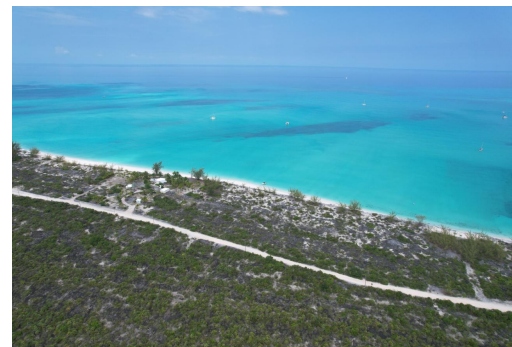

Breathtaking Long Island Beachfront Lot!

Lots/Acreage in Long Island

It's my pleasure to introduce you to a lot that anyone with an appreciation for the earth and what it has to offer values. This lot is located on the picturesque Cape Santa Maria Beach, which has been recognized as a consensus top ten beach in the world. The lot boasts of 180 feet of beach frontage and a total area of 1.37 acres, making it the perfect location for the development of a beachfront dream home. The waters at Cape Santa Maria presents a great opportunity for exploring the ecological wonders of Long Island via kayak, paddle board, or snorkelling. The island possesses some of the greatest ecological wonders in the world and a rich history, which have both attracted increased investment to the island from the public and private...read more on our website.