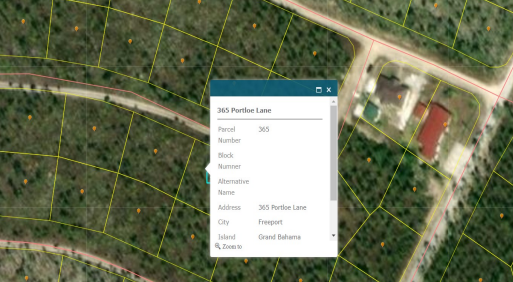

## Freeport Ridge Estates Lot

This property is located in Freeport Ridge Estates off of the Grand Bahama Highway and just minutes away from the newly opened Sir Jack Hayward Bridge. This development is in close proximity to the Grand Bahama Airport and the Grand Bahama Sports Complex....read more on our website.

Lot Size: 11,000 sq ft  
 Maint. Fees: -  
 Subdivision: Freeport Ridge

James Sarles

Phone: (242) 727-8888  
 jamesarlesrealty@gmail.com

**\$13,000 ID# 48653** [View Online](#)  
[www.sarlesrealty.com](http://www.sarlesrealty.com)