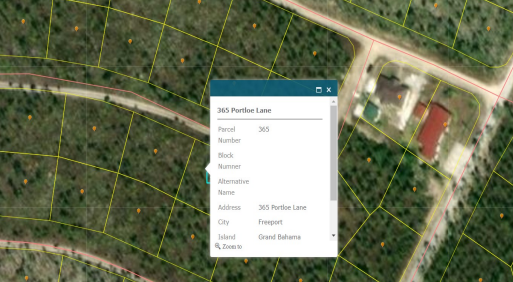

365 Freeport Ridge

Freeport Ridge Estates Lot

This property is located in Freeport Ridge Estates off of the Grand Bahama Highway and just minutes away from the newly opened Sir Jack Hayward Bridge. This development is in close proximity to the Grand Bahama Airport and the Grand Bahama Sports Complex....read more on our website.

Lot Size: 11,000 sq ft
 Maint. Fees: -
 Subdivision: Freeport Ridge

James Sarles

Phone: (242) 727-8888

jamesarlesrealty@gmail.com

\$13,000 ID# 48653 [View Online](#)
www.sarlesrealty.com