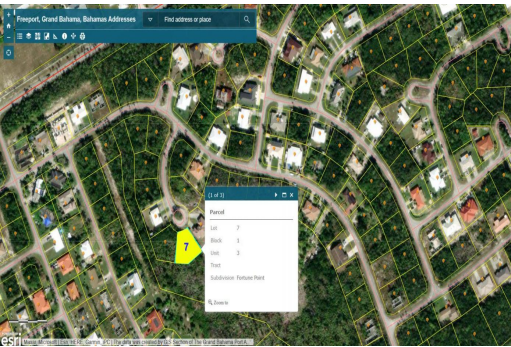

# Fortune Point Duplex Lot

## Duplex lot located at Privateer Close in the Fortune Point Subdivision, near Lucayan International...

Duplex lot located at Privateer Close in the Fortune Point Subdivision, near Lucayan International School. The lot is pie shaped and has a total area of 12,400 square feet.....read more on our website.

Lot Size: 12,401 sq ft  
Maint. Fees: -  
Subdivision: Fortune Point

Dwayne King

Phone:

[dwaynekingsales@gmail.com](mailto:dwaynekingsales@gmail.com)

**\$30,000 ID# 48446** [View Online](#)  
[www.sarlesrealty.com](http://www.sarlesrealty.com)