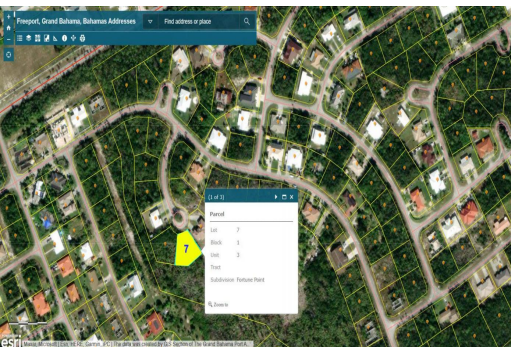

Fortune Point Duplex Lot

Duplex lot located at Privateer Close in the Fortune Point Subdivision, near Lucayan International...

Duplex lot located at Privateer Close in the Fortune Point Subdivision, near Lucayan International School. The lot is pie shaped and has a total area of 12,400 square feet....read more on our website.

Lot Size: 12,401 sq ft
Maint. Fees: -
Subdivision: Fortune Point

Dwayne King

Phone: (242)441-3877
dwaynekingales@gmail.com

\$30,000 ID# 48446 [View Online](#)
www.sarlesrealty.com