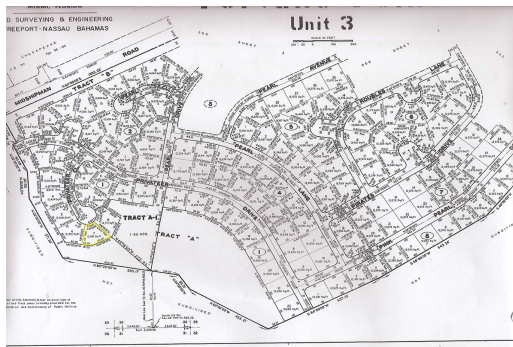

Fortune Point Duplex Lot

Duplex lot located at Privateer Close in the Fortune Point Subdivision, near Lucayan International...

Duplex lot located at Privateer Close in the Fortune Point Subdivision, near Lucayan International School. The lot is pie shaped and has a total area of 12,400 square feet.....read more on our website.

Lot Size: 12,401 sq ft
Maint. Fees: -
Subdivision: Fortune Point

Dwayne King

Phone: (242)441-3877* 646-7077
dwaynekingsales@gmail.com

\$30,000 ID# 48446 [View Online](#)
www.sarlesrealty.com