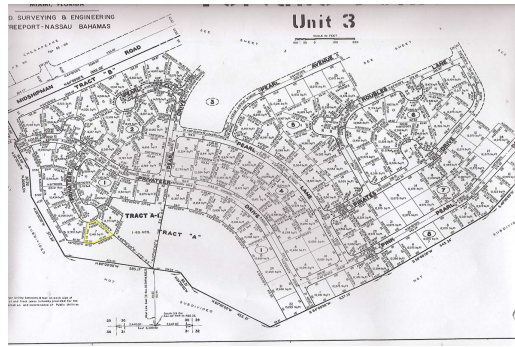

# Fortune Point Duplex Lot

## Duplex lot located at Privateer Close in the Fortune Point Subdivision, near Lucayan International...

Duplex lot located at Privateer Close in the Fortune Point Subdivision, near Lucayan International School. The lot is pie shaped and has a total area of 12,400 square feet.....read more on our website.

Lot Size: 12,401 sq ft  
Maint. Fees: -  
Subdivision: Fortune Point

Dwayne King

Phone:

[dwaynekingsales@gmail.com](mailto:dwaynekingsales@gmail.com)

**\$30,000 ID# 48446** [View Online](#)  
[www.sarlesrealty.com](http://www.sarlesrealty.com)