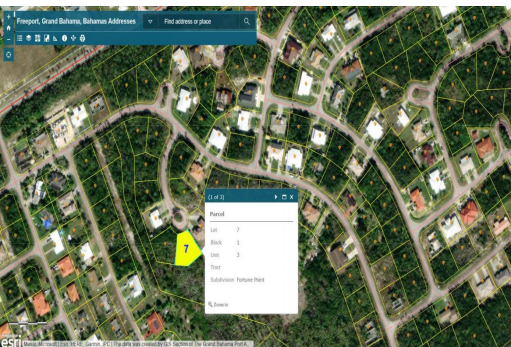

Fortune Point Duplex Lot

Duplex lot located at Privateer Close in the Fortune Point Subdivision, near Lucayan International...

Duplex lot located at Privateer Close in the Fortune Point Subdivision, near Lucayan International School. The lot is pie shaped and has a total area of 12,400 square feet.....read more on our website.

Lot Size: 12,401 sq ft
Maint. Fees: -
Subdivision: Fortune Point

Dwayne King

Phone: (242)441-3877* 646-7077
dwaynekingsales@gmail.com

\$30,000 ID# 48446 [View Online](#)
www.sarlesrealty.com