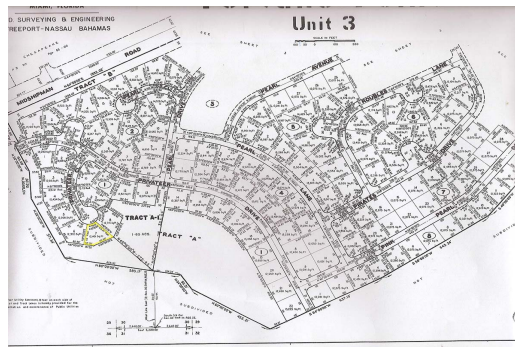

Fortune Point Duplex Lot

Duplex lot located at Privateer Close in the Fortune Point Subdivision, near Lucayan International...

Duplex lot located at Privateer Close in the Fortune Point Subdivision, near Lucayan International School. The lot is pie shaped and has a total area of 12,400 square feet....read more on our website.

Lot Size: 12,401 sq ft
Maint. Fees: -
Subdivision: Fortune Point

Dwayne King

Phone: (242)441-3877
dwaynekingales@gmail.com

\$30,000 ID# 48446 [View Online](#)
www.sarlesrealty.com