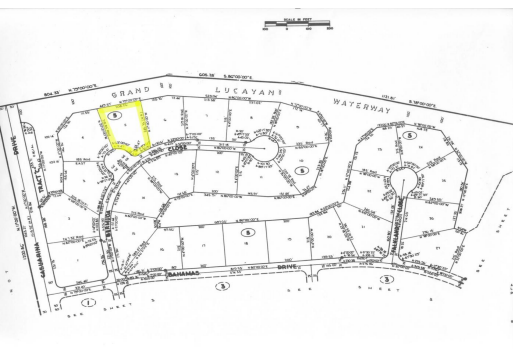

Colony Bay Waterfront Land

Great lot located in Colony Bay Subdivision on Bermuda Close. This lot is measured at 48,240 square...

Great lot located in Colony Bay Subdivision on Bermuda Close. This lot is measured at 48,240 square feet with over 200 feet on the water. Only 10 minute drive from downtown Freeport....read more on our website.

Maint. Fees: -
 Subdivision: Colony Bay
 Features: Canal Front

Nikolai Sarles

Phone: (242)351-9081
 nikolaisarles@gmail.com

\$99,900 ID# 48098 View Online
www.sarlesrealty.com