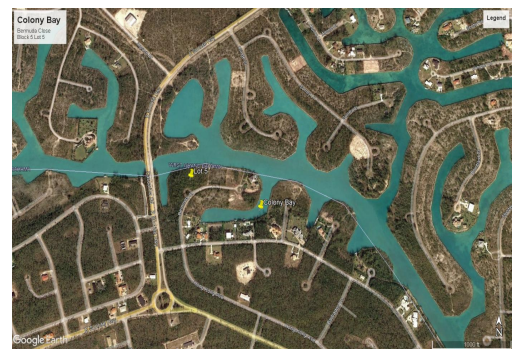

Colony Bay Waterfront Land

Great lot located in Colony Bay Subdivision on Bermuda Close. This lot is measured at 48,240 square...

Great lot located in Colony Bay Subdivision on Bermuda Close. This lot is measured at 48,240 square feet with over 200 feet on the water. Only 10 minute drive from downtown Freeport....read more on our website.

Maint. Fees: -
 Subdivision: Colony Bay
 Features: Canal Front

Nikolai Sarles

Phone: (242)351-9081
 nikolaisarles@gmail.com

\$99,900 ID# 48098 View Online
www.sarlesrealty.com