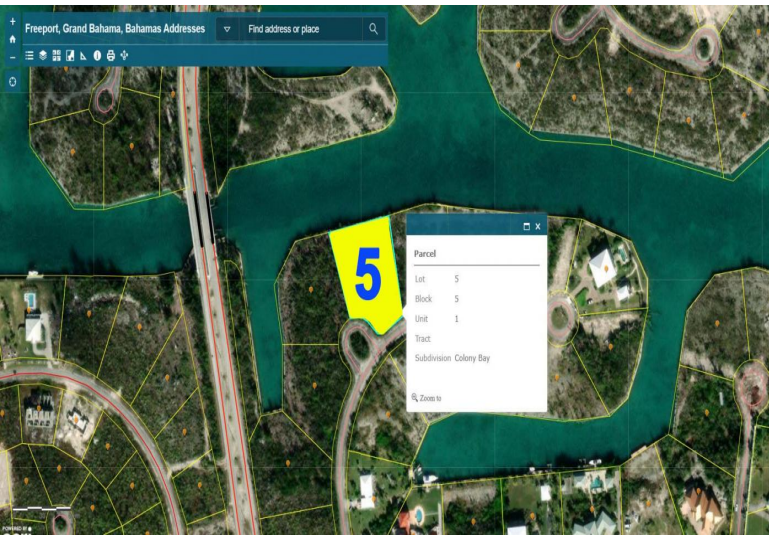

Colony Bay Waterfront Land

Great lot located in Colony Bay Subdivision on Bermuda Close. This lot is measured at 48,240 square...

Great lot located in Colony Bay Subdivision on Bermuda Close. This lot is measured at 48,240 square feet with over 200 feet on the water. Only 10 minute drive from downtown Freeport....read more on our website.

Maint. Fees: -
 Subdivision: Colony Bay
 Features: Canal Front

Nikolai Sarles

Phone: (242)351-9081
 nikolaisarles@gmail.com

\$99,900 ID# 48098 View Online
www.sarlesrealty.com