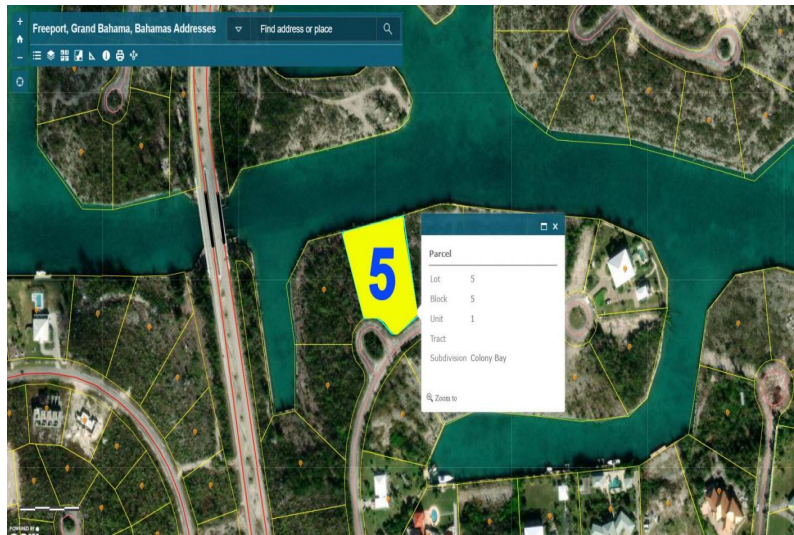

Colony Bay Waterfront Land

Great lot located in Colony Bay Subdivision on Bermuda Close. This lot is measured at 48,240 square...

Great lot located in Colony Bay Subdivision on Bermuda Close. This lot is measured at 48,240 square feet with over 200 feet on the water. Only 10 minute drive from downtown Freeport....read more on our website.

Maint. Fees: -
 Subdivision: Colony Bay
 Features: Canal Front

Nikolai Sarles

Phone: (242)351-9081
 nikolaisarles@gmail.com

\$99,900 ID# 48098 View Online
www.sarlesrealty.com