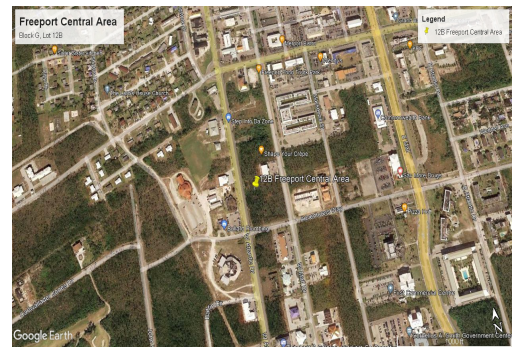

Commercial Land

Prime Location

...read more on our website.

Lot Size: 21,822 sq ft
 Maint. Fees: -
 Subdivision: Freeport

Tiffany Smith
 Phone: (242) 727-8066
 kekris4@gmail.com

\$260,000 ID# 46850 [View Online](#)
www.sarlesrealty.com