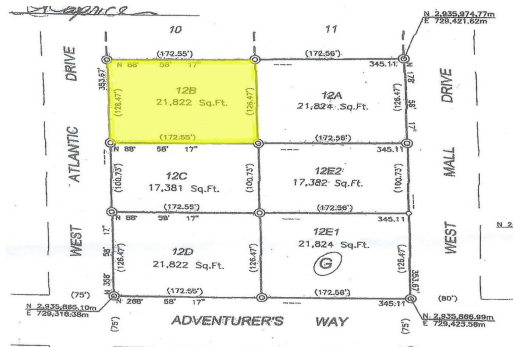

Commercial Land

Prime Location

...read more on our website.

Lot Size: 21,822 sq ft
 Maint. Fees: -
 Subdivision: Freeport

Tiffany Smith
 Phone: (242) 727-8066
 kekris4@gmail.com

\$260,000 ID# 46850 [View Online](#)
www.sarlesrealty.com