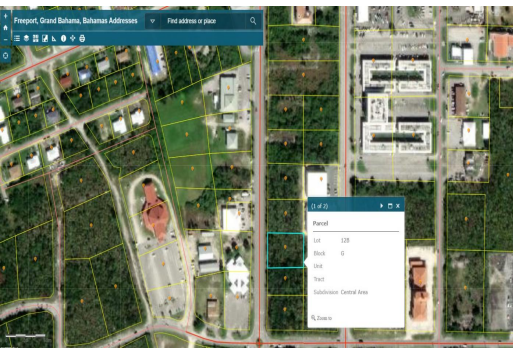

Commercial Land

Prime Location

...read more on our website.

Lot Size: 21,822 sq ft
 Maint. Fees: -
 Subdivision: Freeport

Tiffany Smith
 Phone:
 kekris4@gmail.com

\$260,000 ID# 46850 [View Online](#)
www.sarlesrealty.com