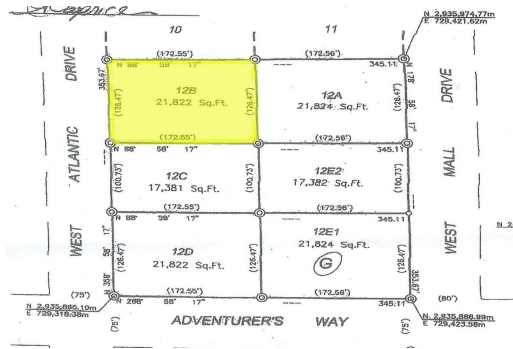

Commercial Land

Prime Location

...read more on our website.

Lot Size: 21,822 sq ft
 Maint. Fees: -
 Subdivision: Freeport

Tiffany Smith
 Phone:
 kekris4@gmail.com

\$260,000 ID# 46850 [View Online](#)
www.sarlesrealty.com