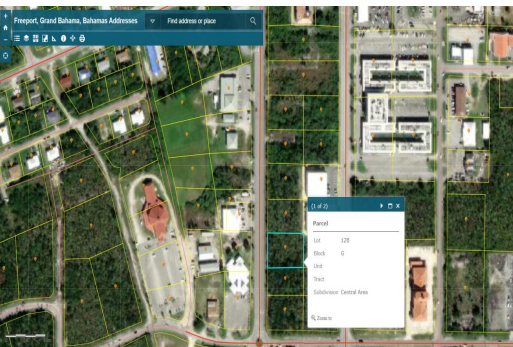

Commercial Land

Prime Location

...read more on our website.

Lot Size: 21,822 sq ft
 Maint. Fees: -
 Subdivision: Freeport

Tiffany Smith
 Phone: (242) 727-8066
 kekris4@gmail.com

\$260,000 ID# 46850 [View Online](#)
www.sarlesrealty.com