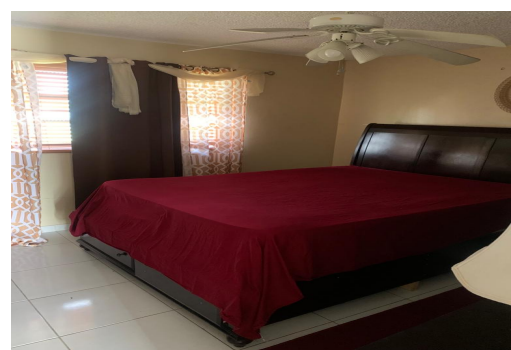

Bahamia South Duplex Rental

Duplex Rental unit Located in Bahamia on Stratford Way. Two bedroom, two bath available in South...

Duplex Rental unit Located in Bahamia on Stratford Way. Two bedroom, two bath available in South Bahamia with living room, kitchen, washer and dryer....read more on our website.

Bedrooms: 2
Bathrooms: 2
Maint. Fees: -
Subdivision: Bahamia

Shelly Gardiner

Phone:

gardinershelly@gmail.com

\$1,000 ID# 46672 [View Online](#)
www.sarlesrealty.com