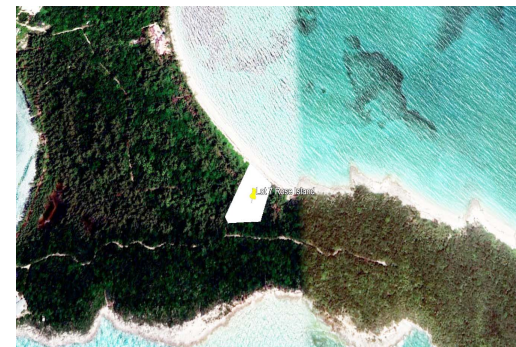

Rose Island – Parcel 7

Own a piece of Paradise

Only 15 minutes to Paradise Island and Nassau! Excellent Island Investment Opportunity....read more on our website.

Lot Size: 34,107 sq ft
 Maint. Fees: -
 Features: Beach access