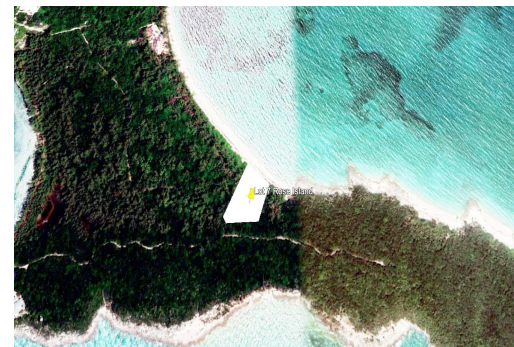

Rose Island – Parcel 7

Own a piece of Paradise

Only 15 minutes to Paradise Island and Nassau! Excellent Island Investment Opportunity....read more on our website.

Lot Size: 34,107 sq ft
 Maint. Fees: -
 Features: Beach access