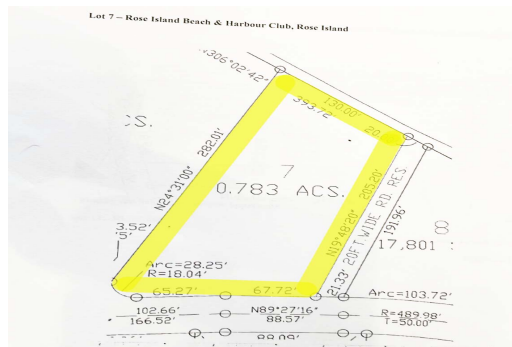

## Own a piece of Paradise

Only 15 minutes to Paradise Island and Nassau! Excellent Island Investment Opportunity....read more on our website.

Lot Size: 34,107 sq ft  
Maint. Fees: -  
Features: Beach access