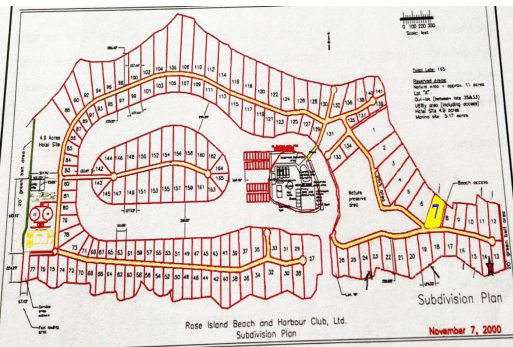

Rose Island – Parcel 7

Own a piece of Paradise

Only 15 minutes to Paradise Island and Nassau! Excellent Island Investment Opportunity....read more on our website.

Lot Size: 34,107 sq ft
 Maint. Fees: -
 Features: Beach access