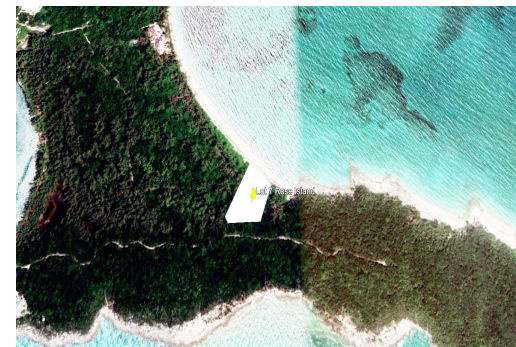

# Rose Island &#8211; Parcel 7

## Own a piece of Paradise

Only 15 minutes to Paradise Island and Nassau! Excellent Island Investment Opportunity....read more on our website.

Lot Size: 34,107 sq ft  
Maint. Fees: -  
Features: Beach access