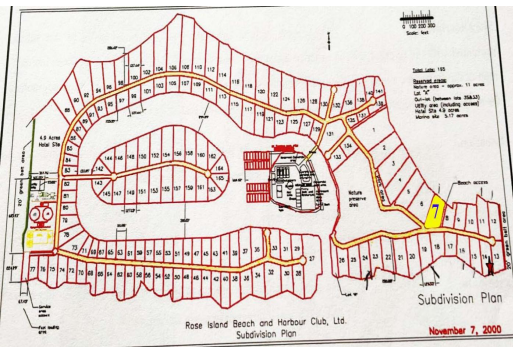

# Rose Island &#8211; Parcel 7

## Own a piece of Paradise

Only 15 minutes to Paradise Island and Nassau! Excellent Island Investment Opportunity....read more on our website.

Lot Size: 34,107 sq ft  
Maint. Fees: -  
Features: Beach access