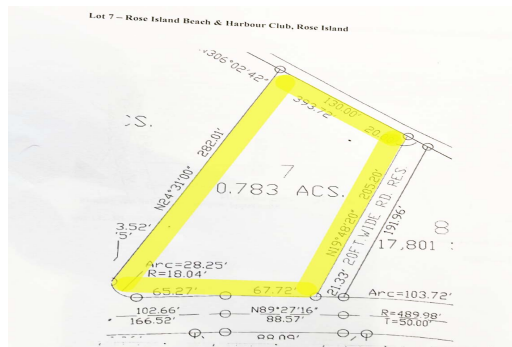

Rose Island – Parcel 7

Own a piece of Paradise

Only 15 minutes to Paradise Island and Nassau! Excellent Island Investment Opportunity....read more on our website.

Lot Size: 34,107 sq ft
 Maint. Fees: -
 Features: Beach access