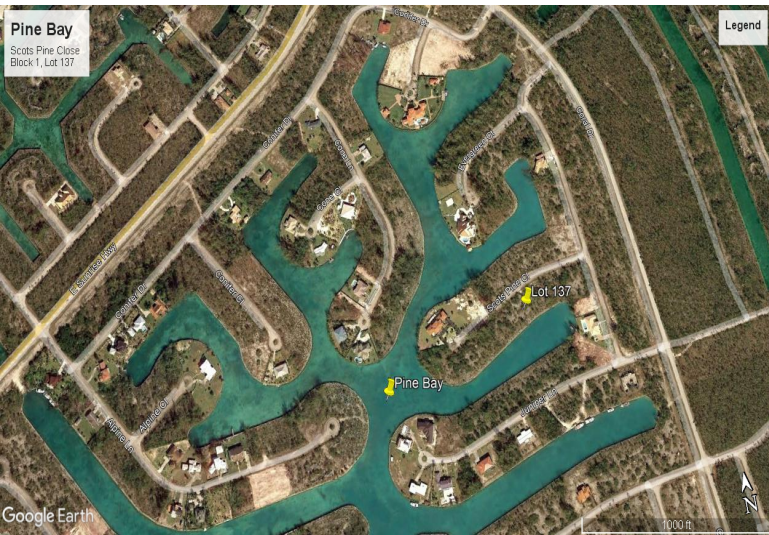

Pine Bay Waterfront Land

Waterfront land on Grand Bahama Island

This very large canal property is located in the Pine Bay area on Scots Pine Close and is just under half an acre. Pine Bay is quickly developing neighborhood with upscale homes on wide waterways. This lot boasts over 100 feet on the water. Call us today for more info....read more on our website.

Lot Size: 20,100 sq ft
Maint. Fees: -
Subdivision: grPine Bay
Features: Canal Front,
Ocean front

Nikolai Sarles

Phone: (242)351-9081
nikolaisarles@gmail.com

\$97,500 ID# 45981 [View Online](#)
www.sarlesrealty.com