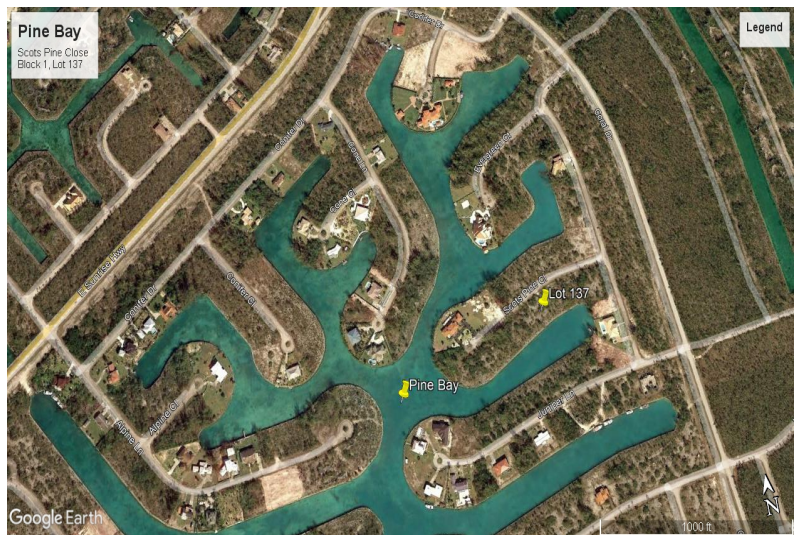

Pine Bay Waterfront Land

Waterfront land on Grand Bahama Island

This very large canal property is located in the Pine Bay area on Scots Pine Close and is just under half an acre. Pine Bay is quickly developing neighborhood with upscale homes on wide waterways. This lot boasts over 100 feet on the water. Call us today for more info....read more on our website.

Lot Size: 20,100 sq ft
Maint. Fees: -
Subdivision: grPine Bay
Features: Canal Front,
Ocean front

Nikolai Sarles

Phone: (242)351-9081
nikolaisarles@gmail.com

\$97,500 ID# 45981 [View Online](#)
www.sarlesrealty.com