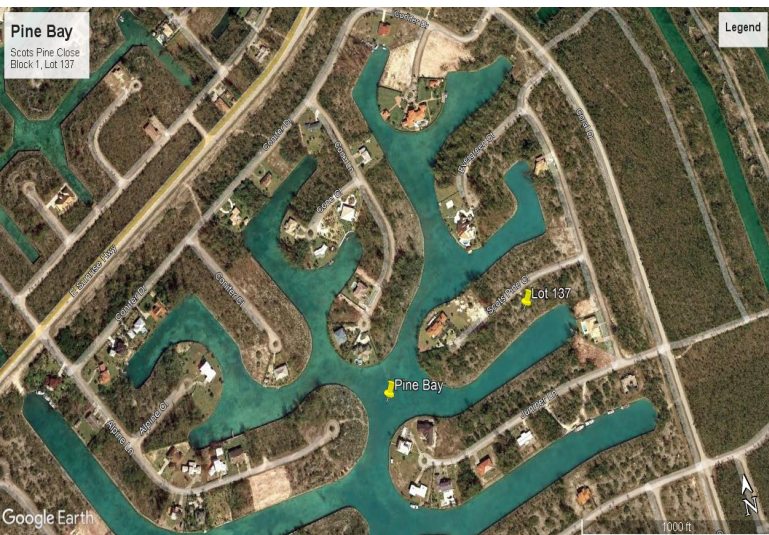

Pine Bay Waterfront Land

Waterfront land on Grand Bahama Island

This very large canal property is located in the Pine Bay area on Scots Pine Close and is just under half an acre. Pine Bay is quickly developing neighborhood with upscale homes on wide waterways. This lot boasts over 100 feet on the water. Call us today for more info....read more on our website.

Lot Size: 20,100 sq ft
Maint. Fees: -
Subdivision: grPine Bay
Features: Canal Front,
Ocean front

Nikolai Sarles

Phone: (242)351-9081
nikolaisarles@gmail.com

\$97,500 ID# 45981 [View Online](#)
www.sarlesrealty.com