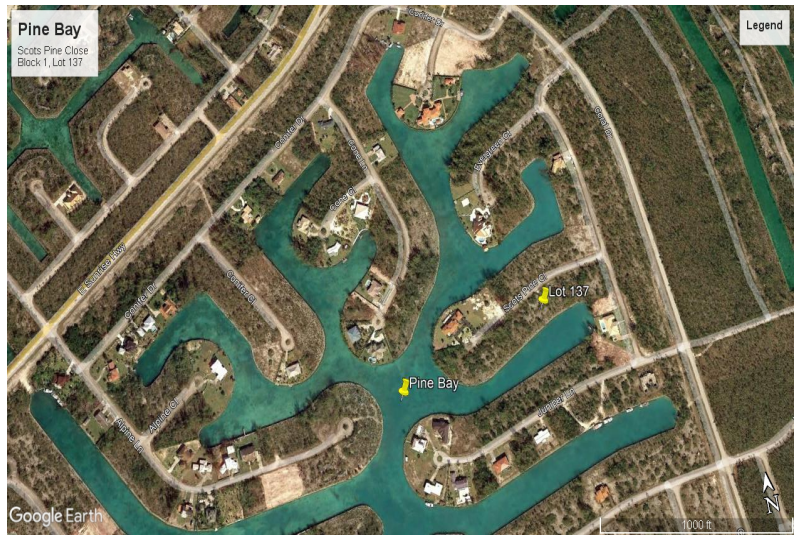

Pine Bay Waterfront Land

Waterfront land on Grand Bahama Island

This very large canal property is located in the Pine Bay area on Scots Pine Close and is just under half an acre. Pine Bay is quickly developing neighborhood with upscale homes on wide waterways. This lot boasts over 100 feet on the water. Call us today for more info....read more on our website.

Lot Size: 20,100 sq ft
Maint. Fees: -
Subdivision: grPine Bay
Features: Canal Front,
Ocean front

Nikolai Sarles

Phone: (242)351-9081
nikolaisarles@gmail.com

\$97,500 ID# 45981 [View Online](#)
www.sarlesrealty.com