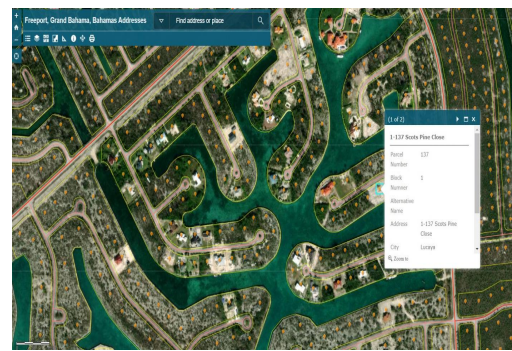

Pine Bay Waterfront Land

Waterfront land on Grand Bahama Island

This very large canal property is located in the Pine Bay area on Scots Pine Close and is just under half an acre. Pine Bay is quickly developing neighborhood with upscale homes on wide waterways. This lot boasts over 100 feet on the water. Call us today for more info....read more on our website.

Lot Size: 20,100 sq ft
Maint. Fees: -
Subdivision: grPine Bay
Features: Canal Front,
Ocean front

Nikolai Sarles

Phone: (242)351-9081
nikolaisarles@gmail.com

\$97,500 ID# 45981 [View Online](#)
www.sarlesrealty.com