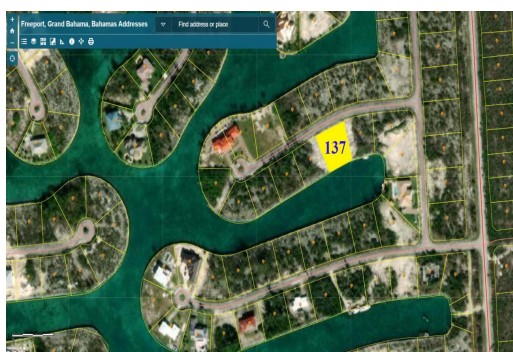

Pine Bay Waterfront Land

Waterfront land on Grand Bahama Island

This very large canal property is located in the Pine Bay area on Scots Pine Close and is just under half an acre. Pine Bay is quickly developing neighborhood with upscale homes on wide waterways. This lot boasts over 100 feet on the water. Call us today for more info....read more on our website.

Lot Size: 20,100 sq ft
Maint. Fees: -
Subdivision: grPine Bay
Features: Canal Front,
Ocean front

Nikolai Sarles

Phone: (242)351-9081
nikolaisarles@gmail.com

\$97,500 ID# 45981 [View Online](#)
www.sarlesrealty.com