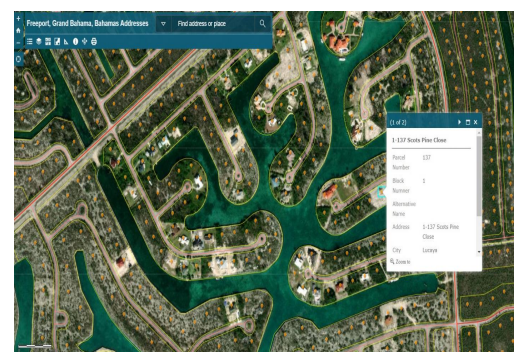

Pine Bay Waterfront Land

Waterfront land on Grand Bahama Island

This very large canal property is located in the Pine Bay area on Scots Pine Close and is just under half an acre. Pine Bay is quickly developing neighborhood with upscale homes on wide waterways. This lot boasts over 100 feet on the water. Call us today for more info....read more on our website.

Lot Size: 20,100 sq ft
 Maint. Fees: -
 Subdivision: Pine Bay
 Features: Canal Front,
 Ocean front

Allison Levarity
 Phone: 242-801-2452
 allison.levarity@gmail.com

\$97,500 ID# 45981 [View Online](#)
www.sarlesrealty.com