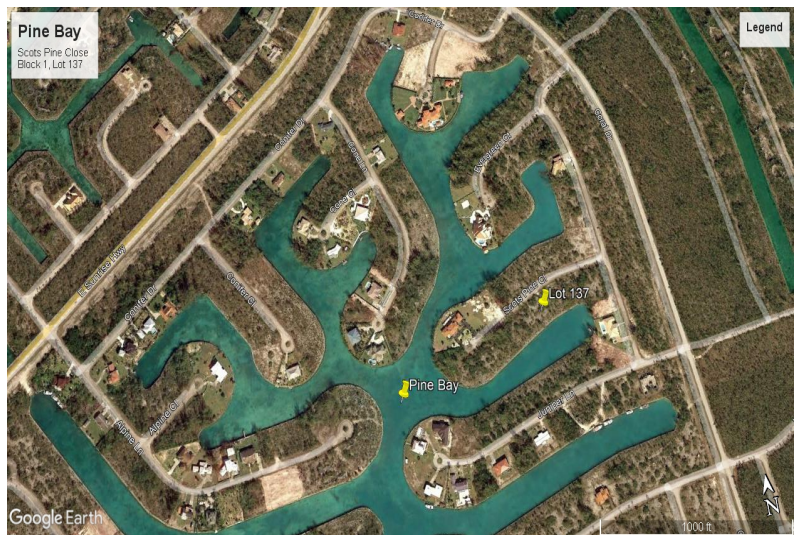

Pine Bay Waterfront Land

Waterfront land on Grand Bahama Island

This very large canal property is located in the Pine Bay area on Scots Pine Close and is just under half an acre. Pine Bay is quickly developing neighborhood with upscale homes on wide waterways. This lot boasts over 100 feet on the water. Call us today for more info....read more on our website.

Lot Size: 20,100 sq ft
 Maint. Fees: -
 Subdivision: Pine Bay
 Features: Canal Front,
 Ocean front

Allison Levarity
 Phone: 242-801-2452
 allison.levarity@gmail.com

\$97,500 ID# 45981 [View Online](#)
www.sarlesrealty.com