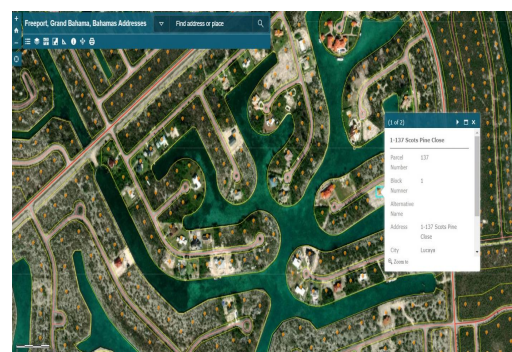

Pine Bay Waterfront Land

Waterfront land on Grand Bahama Island

This very large canal property is located in the Pine Bay area on Scots Pine Close and is just under half an acre. Pine Bay is quickly developing neighborhood with upscale homes on wide waterways. This lot boasts over 100 feet on the water. Call us today for more info....read more on our website.

Lot Size: 20,100 sq ft
Maint. Fees: -
Subdivision: grPine Bay
Features: Canal Front,
Ocean front

Nikolai Sarles

Phone: (242)351-9081
nikolaisarles@gmail.com

\$97,500 ID# 45981 [View Online](#)
www.sarlesrealty.com