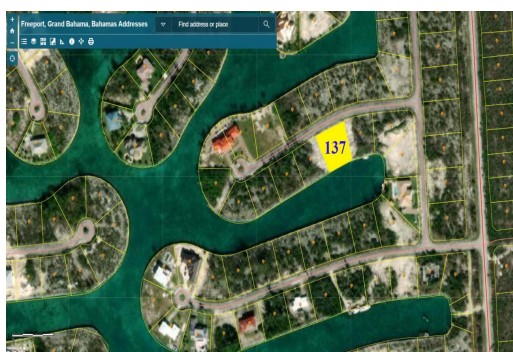

Pine Bay Waterfront Land

Waterfront land on Grand Bahama Island

This very large canal property is located in the Pine Bay area on Scots Pine Close and is just under half an acre. Pine Bay is quickly developing neighborhood with upscale homes on wide waterways. This lot boasts over 100 feet on the water. Call us today for more info....read more on our website.

Lot Size: 20,100 sq ft
 Maint. Fees: -
 Subdivision: Pine Bay
 Features: Canal Front,
 Ocean front

Allison Levarity
 Phone: 242-801-2452
 allison.levarity@gmail.com

\$97,500 ID# 45981 [View Online](#)
www.sarlesrealty.com