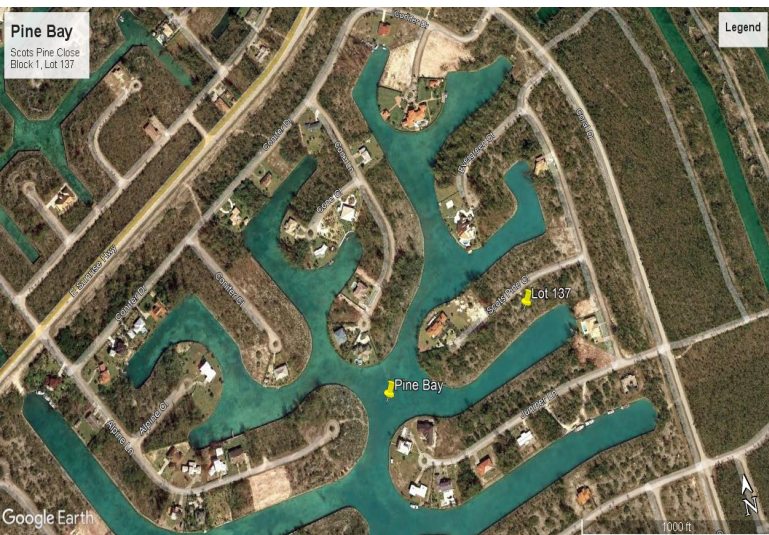

Pine Bay Waterfront Land

Waterfront land on Grand Bahama Island

This very large canal property is located in the Pine Bay area on Scots Pine Close and is just under half an acre. Pine Bay is quickly developing neighborhood with upscale homes on wide waterways. This lot boasts over 100 feet on the water. Call us today for more info....read more on our website.

Lot Size: 20,100 sq ft
 Maint. Fees: -
 Subdivision: Pine Bay
 Features: Canal Front,
 Ocean front

Allison Levarity
 Phone: 242-801-2452
 allison.levarity@gmail.com

\$97,500 ID# 45981 [View Online](#)
www.sarlesrealty.com