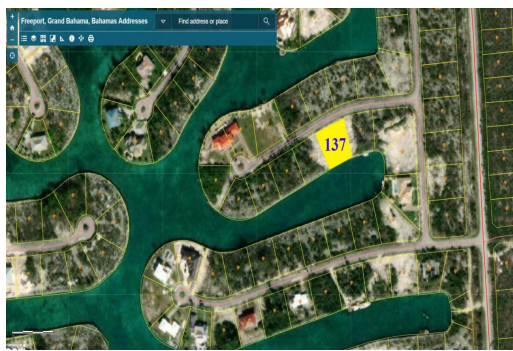

Pine Bay Waterfront Land

Waterfront land on Grand Bahama Island

This very large canal property is located in the Pine Bay area on Scots Pine Close and is just under half an acre. Pine Bay is quickly developing neighborhood with upscale homes on wide waterways. This lot boasts over 100 feet on the water. Call us today for more info....read more on our website.

Lot Size: 20,100 sq ft
Maint. Fees: -
Subdivision: grPine Bay
Features: Canal Front,
Ocean front

Nikolai Sarles

Phone: (242)351-9081
nikolaisarles@gmail.com

\$97,500 ID# 45981 [View Online](#)
www.sarlesrealty.com