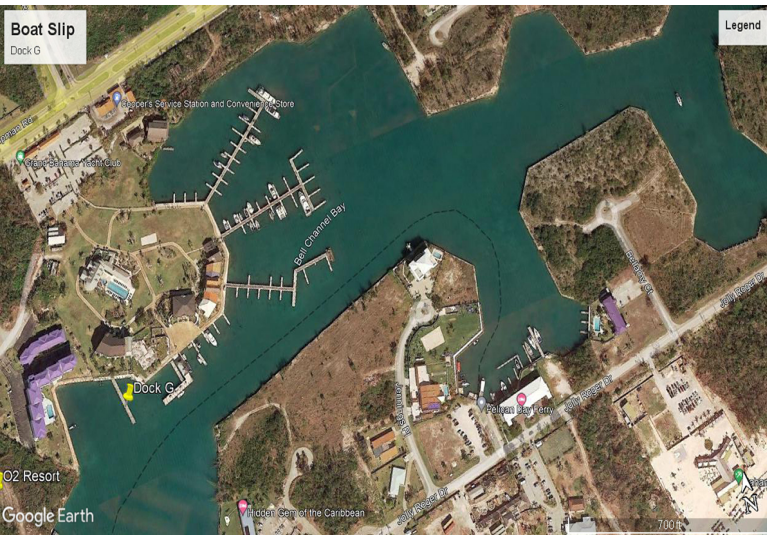

Boat Slip #8211; Dock G

Boat Slip for Sale near O2 Resort.

...read more on our website.

Bedrooms: 1
 Bathrooms: 1
 Lot Size: 26,572 sq ft
 Maint. Fees: -
 Subdivision: Bell Channel
 Bay Unit
 Features: Canal Front,
 Dock, Gated, Marina,
 Ocean front