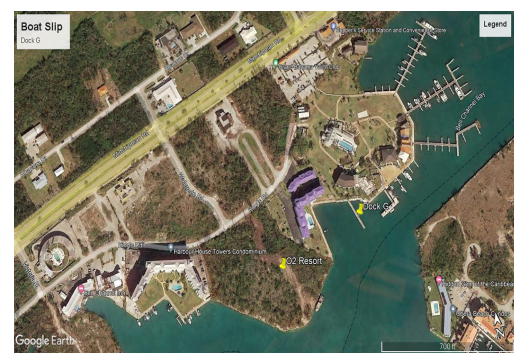

Boat Slip #8211; Dock G

Boat Slip for Sale near O2 Resort.

...read more on our website.

Bedrooms: 1
 Bathrooms: 1
 Lot Size: 26,572 sq ft
 Maint. Fees: -
 Subdivision: Bell Channel
 Bay Unit
 Features: Canal Front,
 Dock, Gated, Marina,
 Ocean front