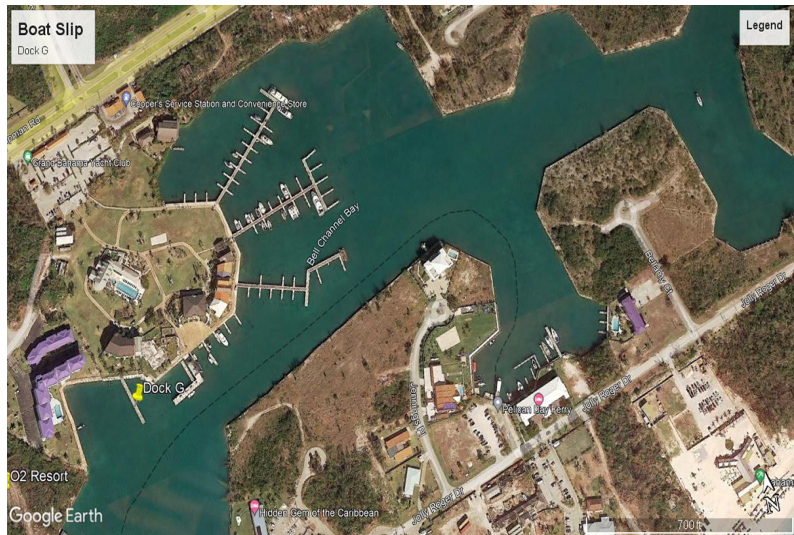

Boat Slip #8211; Dock G

Boat Slip for Sale near O2 Resort.

...read more on our website.

Bedrooms: 1
 Bathrooms: 1
 Lot Size: 26,572 sq ft
 Maint. Fees: -
 Subdivision: Bell Channel
 Bay Unit
 Features: Canal Front,
 Dock, Gated, Marina,
 Ocean front