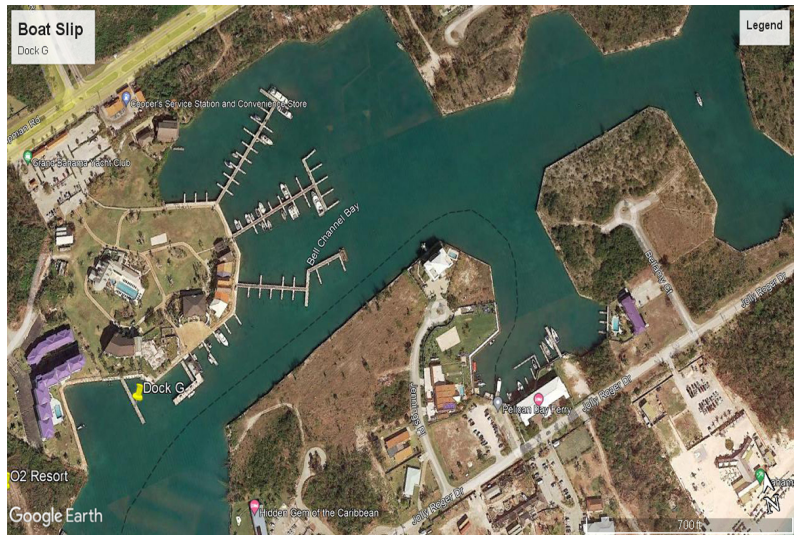

Boat Slip #8211; Dock G

Boat Slip for Sale near O2 Resort.

...read more on our website.

- Bedrooms: 1
- Bathrooms: 1
- Lot Size: 26,572 sq ft
- Maint. Fees: -
- Subdivision: Bell Channel Bay Unit
- Features: Canal Front, Dock, Gated, Marina, Ocean front