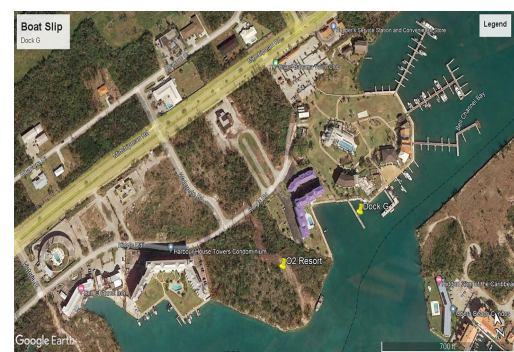

Boat Slip #8211; Dock G

Boat Slip for Sale near O2 Resort.

...read more on our website.

- Bedrooms: 1
- Bathrooms: 1
- Lot Size: 26,572 sq ft
- Maint. Fees: -
- Subdivision: Bell Channel Bay Unit
- Features: Canal Front, Dock, Gated, Marina, Ocean front