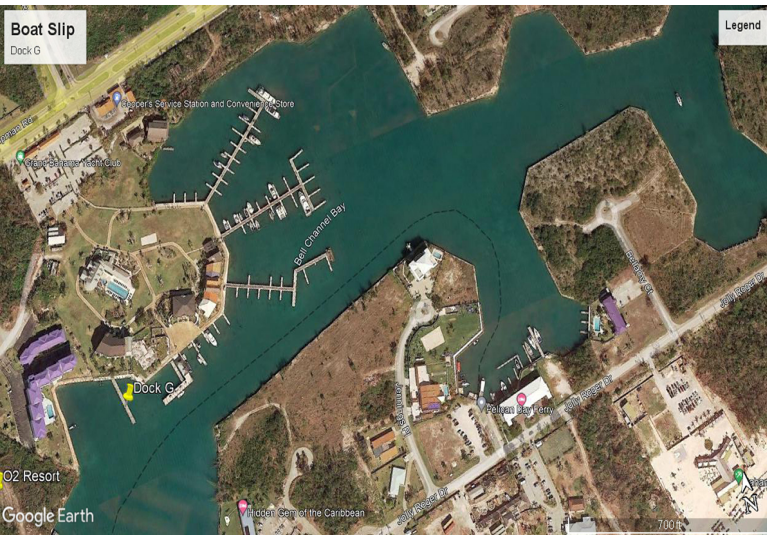

Boat Slip #8211; Dock G

Boat Slip for Sale near O2 Resort.

...read more on our website.

- Bedrooms: 1
- Bathrooms: 1
- Lot Size: 26,572 sq ft
- Maint. Fees: -
- Subdivision: Bell Channel Bay Unit
- Features: Canal Front, Dock, Gated, Marina, Ocean front