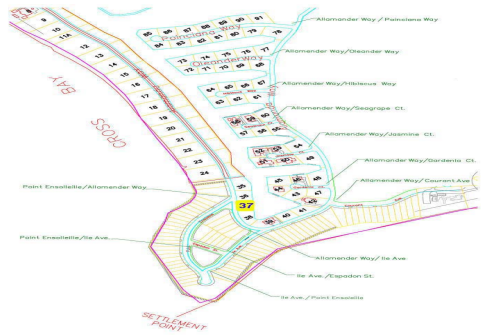

# The Isles at Old Bahama Bay

**This canal lot is located in the prestigious community of Old Bahama Bay and is one the few lots...**

This canal lot is located in the prestigious community of Old Bahama Bay and is one the few lots available for re-sale. The lot has a total of 13,195 Square Feet and 125 Feet on the canal front with boat dockage already in place. This community is located in the West End of Grand Bahama Island and is adjacent to the Ginn Development.

...read more on our website.

Lot Size: 13,195 sq ft  
Maint. Fees: -  
Subdivision: West End  
Features: Canal Front,  
Condo Fees/Home  
Owners Fees, Gated,  
Ocean front

Shelly Gardiner

Phone:

gardinershelly@gmail.com