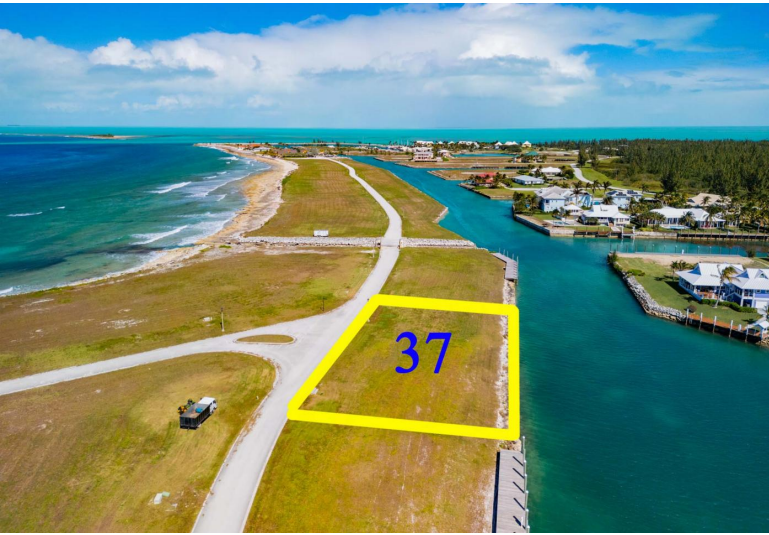

# The Isles at Old Bahama Bay

**This canal lot is located in the prestigious community of Old Bahama Bay and is one the few lots...**

This canal lot is located in the prestigious community of Old Bahama Bay and is one the few lots available for re-sale. The lot has a total of 13,195 Square Feet and 125 Feet on the canal front with boat dockage already in place. This community is located in the West End of Grand Bahama Island and is adjacent to the Ginn Development.

...read more on our website.

Lot Size: 13,195 sq ft  
Maint. Fees: -  
Subdivision: West End  
Features: Canal Front,  
Condo Fees/Home  
Owners Fees, Gated,  
Ocean front

Shelly Gardiner

Phone:

gardinershelly@gmail.com