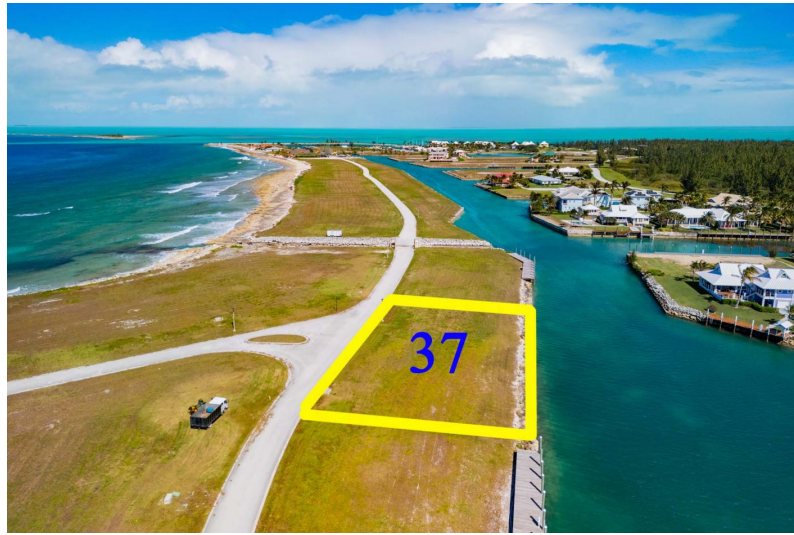

# The Isles at Old Bahama Bay

**This canal lot is located in the prestigious community of Old Bahama Bay and is one the few lots...**

This canal lot is located in the prestigious community of Old Bahama Bay and is one the few lots available for re-sale. The lot has a total of 13,195 Square Feet and 125 Feet on the canal front with boat dockage already in place. This community is located in the West End of Grand Bahama Island and is adjacent to the Ginn Development.

...read more on our website.

Lot Size: 13,195 sq ft  
Maint. Fees: -  
Subdivision: West End  
Features: Canal Front,  
Condo Fees/Home  
Owners Fees, Gated,  
Ocean front

Shelly Gardiner

Phone:

gardinershelly@gmail.com