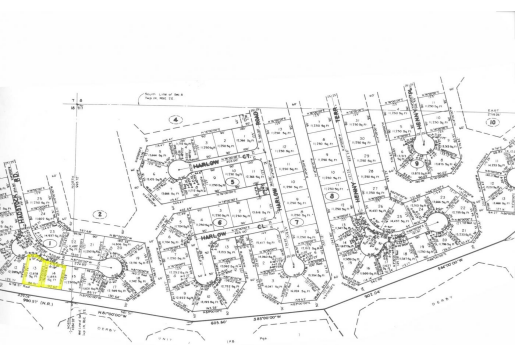

Derby Double Lots

Double Waterfront Lots!!! Buy both and build your dream home today!

Check out these double lots, located on the water, zoned single-family in Derby Bay, a subdivision off The Grand Lucayan Waterway. The property is easily accessed just 15 minutes from Port Lucaya Market Place and 20 minutes from Freeport International Airport....read more on our website.

Lot Size: 24,731 sq ft
Maint. Fees: .
Subdivision: Derby
Features: Canal Front

Tiffany Smith

Phone: (242) 727-8066
kekris4@gmail.com

\$100,000 ID# 44700 [View Online](#)
www.sarlesrealty.com