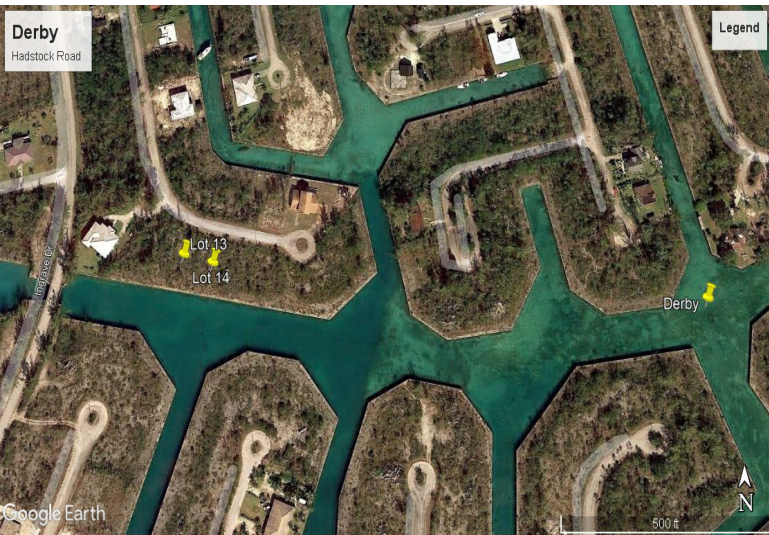

Derby Double Lots

Double Waterfront Lots!!! Buy both and build your dream home today!

Check out these double lots, located on the water, zoned single-family in Derby Bay, a subdivision off The Grand Lucayan Waterway. The property is easily accessed just 15 minutes from Port Lucaya Market Place and 20 minutes from Freeport International Airport....read more on our website.

Lot Size: 24,731 sq ft
Maint. Fees: .
Subdivision: Derby
Features: Canal Front

Tiffany Smith

Phone: (242) 727-8066
kekris4@gmail.com

\$100,000 ID# 44700 [View Online](#)
www.sarlesrealty.com