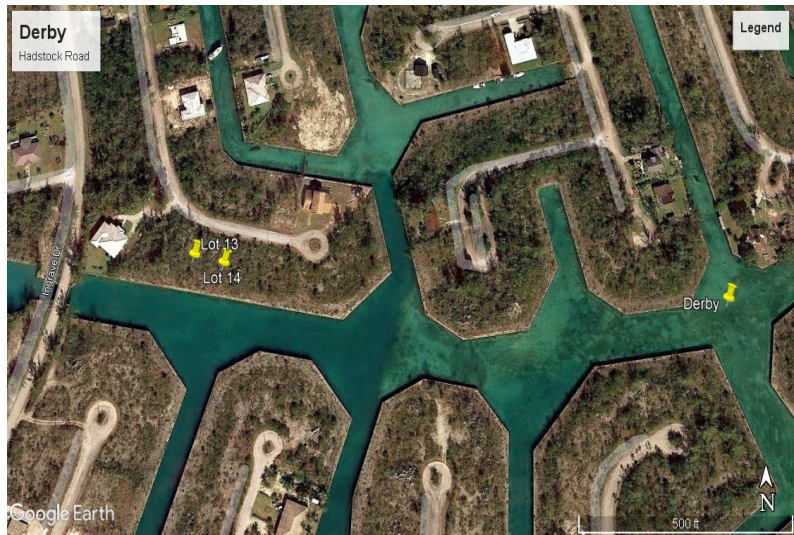

Derby Double Lots

Double Waterfront Lots!!! Buy both and build your dream home today!

Check out these double lots, located on the water, zoned single-family in Derby Bay, a subdivision off The Grand Lucayan Waterway. The property is easily accessed just 15 minutes from Port Lucaya Market Place and 20 minutes from Freeport International Airport....read more on our website.

Lot Size: 24,731 sq ft
Maint. Fees: .
Subdivision: Derby
Features: Canal Front

Tiffany Smith

Phone: (242) 727-8066
kekris4@gmail.com

\$100,000 ID# 44700 [View Online](#)
www.sarlesrealty.com