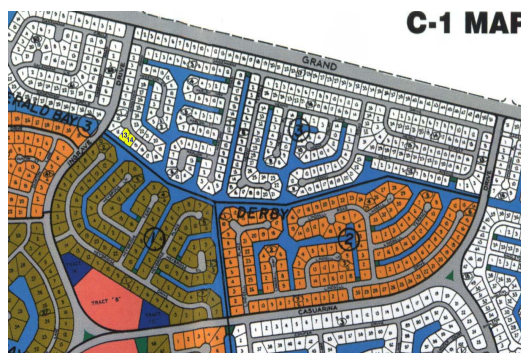

Derby Double Lots

Double Waterfront Lots!!! Buy both and build your dream home today!

Check out these double lots, located on the water, zoned single-family in Derby Bay, a subdivision off The Grand Lucayan Waterway. The property is easily accessed just 15 minutes from Port Lucaya Market Place and 20 minutes from Freeport International Airport....read more on our website.

Lot Size: 24,731 sq ft
Maint. Fees: .
Subdivision: Derby
Features: Canal Front

Tiffany Smith

Phone: (242) 727-8066
kekris4@gmail.com

\$100,000 ID# 44700 [View Online](#)
www.sarlesrealty.com