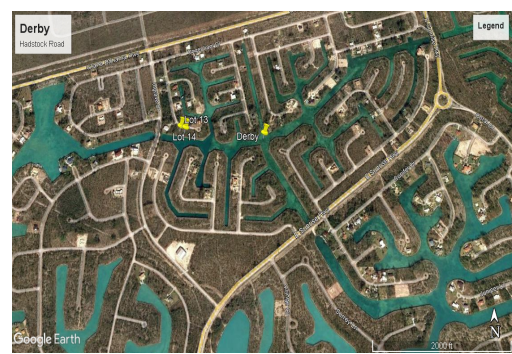

Derby Double Lots

Double Waterfront Lots!!! Buy both and build your dream home today!

Check out these double lots, located on the water, zoned single-family in Derby Bay, a subdivision off The Grand Lucayan Waterway. The property is easily accessed just 15 minutes from Port Lucaya Market Place and 20 minutes from Freeport International Airport....read more on our website.

Lot Size: 24,731 sq ft
Maint. Fees: .
Subdivision: Derby
Features: Canal Front

Tiffany Smith

Phone: (242) 727-8066
kekris4@gmail.com

\$100,000 ID# 44700 [View Online](#)
www.sarlesrealty.com