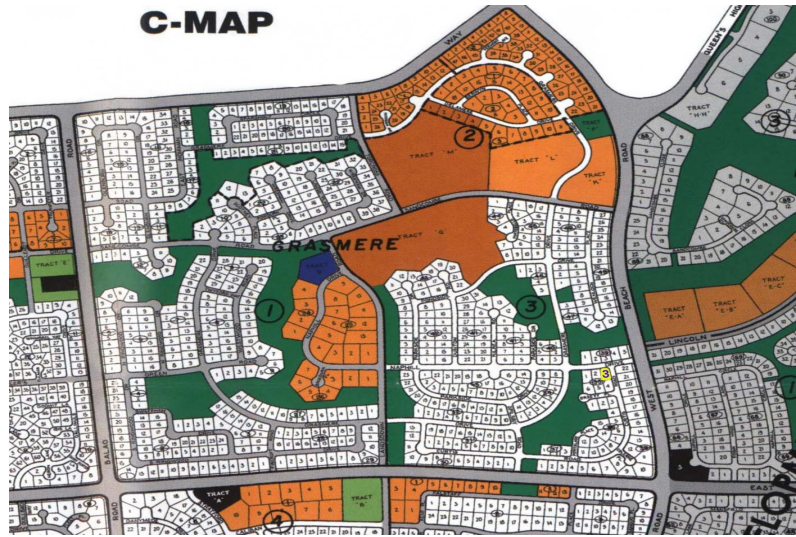

Grasmere Single Family Property

C-MAP

C-MAP

Affordable Residential Lot

This is a great opportunity to own a lot in Grasmere. The area is developed & all utilities are in place. Nice size property & great price. This is an excellent deal. Call in today to view the property....read more on our website.

Lot Size: 12,700 sq ft
 Maint. Fees: -
 Subdivision: Grasmere

Tiffany Smith

Phone: (242) 727-8066
 kekris4@gmail.com

\$17,900 ID# 44596 [View Online](#)
www.sarlesrealty.com