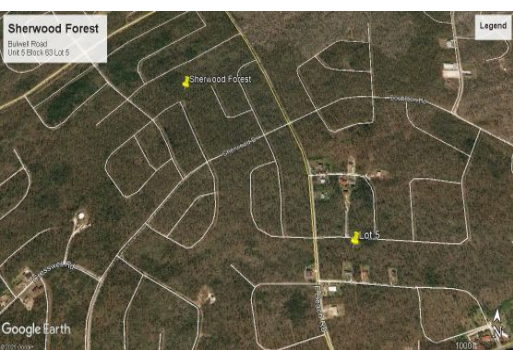

Single Family Lot In Sherwood Forest

SOLD!! Single Family Lot On Bulwell Road

DRASTICALLY REDUCED! Single family lot for sale. Great investment for first time buyer. Call Tiffany 727-8066 for viewing....read more on our website.

Lot Size: 12600
Maint. Fees: 0
Subdivision: Sherwood Forest

Tiffany Smith

Phone: (242) 727-8066
kekris4@gmail.com

\$13.500 ID# 43946 [View Online](#)
www.sarlesrealty.com