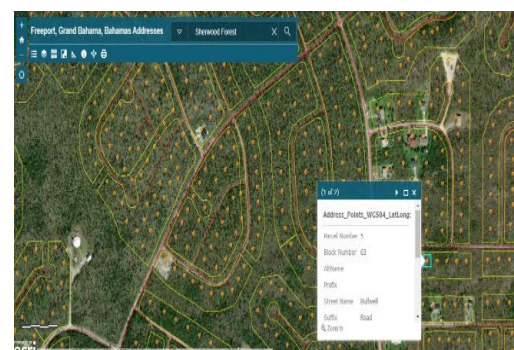

Single Family Lot In Sherwood Forest

SOLD!! Single Family Lot On Bulwell Road

DRASTICALLY REDUCED! Single family lot for sale. Great investment for first time buyer. Call Tiffany 727-8066 for viewing....read more on our website.

Lot Size: 12600
Maint. Fees: 0
Subdivision: Sherwood Forest

Tiffany Smith

Phone: (242) 727-8066
kekris4@gmail.com

\$13.500 ID# 43946 [View Online](#)
www.sarlesrealty.com