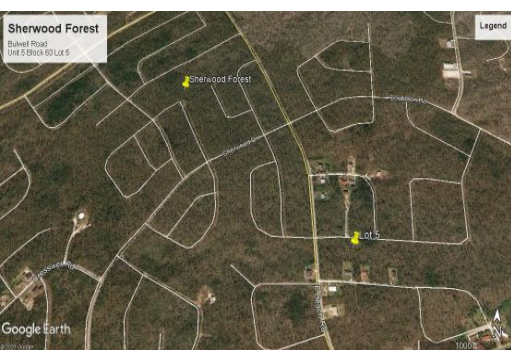

Single Family Lot In Sherwood Forest

SOLD!! Single Family Lot On Bulwell Road

DRASTICALLY REDUCED! Single family lot for sale. Great investment for first time buyer. Call Tiffany 727-8066 for viewing....read more on our website.

Lot Size: 12600
Maint. Fees: 0
Subdivision: Sherwood Forest

Tiffany Smith

Phone:
kekris4@gmail.com

\$13.500 ID# 43946 [View Online](#)
www.sarlesrealty.com