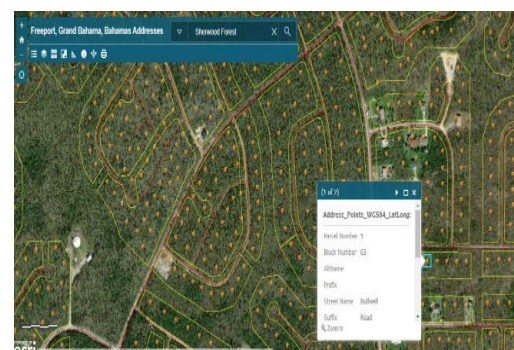

Single Family Lot In Sherwood Forest

SOLD!! Single Family Lot On Bulwell Road

DRASTICALLY REDUCED! Single family lot for sale. Great investment for first time buyer. Call Tiffany 727-8066 for viewing....read more on our website.

Lot Size: 12600
Maint. Fees: 0
Subdivision: Sherwood Forest

Tiffany Smith

Phone:
kekris4@gmail.com

\$13.500 ID# 43946 [View Online](#)
www.sarlesrealty.com