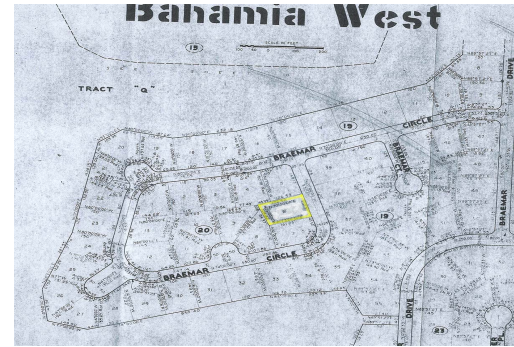

Bahama Single Family Lot

...read more on our website.

Lot Size: 16,900 sq ft

Maint. Fees: -

Subdivision: Bahama

West Replat

James Sarles

Phone: (242) 727-8888