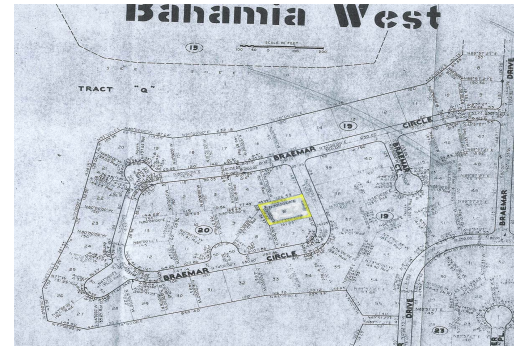

Bahama Single Family Lot

...read more on our website.

Lot Size: 16,900 sq ft

Maint. Fees: -

Subdivision: Bahamia

West Replat

James Sarles

Phone: (242) 727-8888