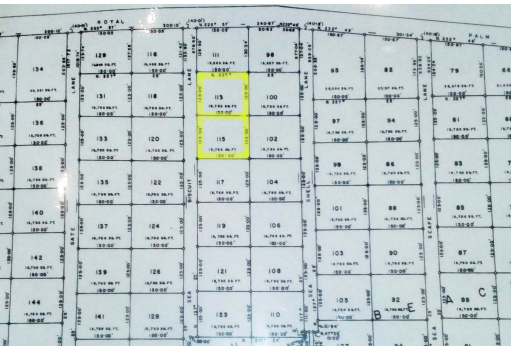

Lucayan Beach Double Lots

Double Lots in Lucayan Beach. Zoned Single family residential.

Double Lots in Lucayan Beach. Zoned Single family residential....read more on our website.

- Lot Size: 38,450 sq ft
- Maint. Fees: -
- Subdivision: Lucayan Beach
- Features: Beach access