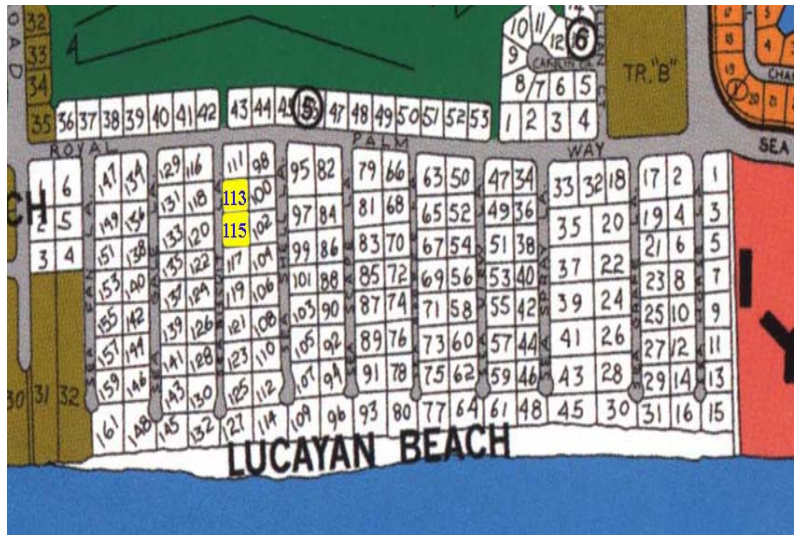

# Lucayan Beach Double Lots

## Double Lots in Lucayan Beach. Zoned Single family residential.

Double Lots in Lucayan Beach. Zoned Single family residential....read more on our website.

- Lot Size: 38,450 sq ft
- Maint. Fees: -
- Subdivision: Lucayan Beach
- Features: Beach access