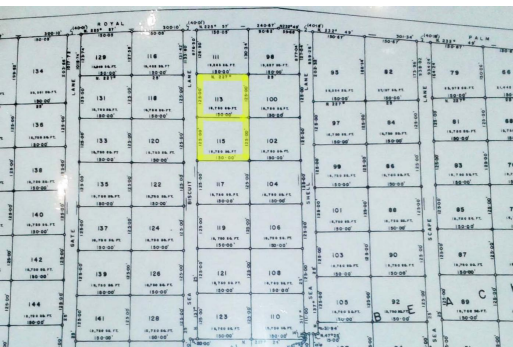

# Lucayan Beach Double Lots

## Double Lots in Lucayan Beach. Zoned Single family residential.

Double Lots in Lucayan Beach. Zoned Single family residential....read more on our website.

- Lot Size: 38,450 sq ft
- Maint. Fees: -
- Subdivision: Lucayan Beach
- Features: Beach access