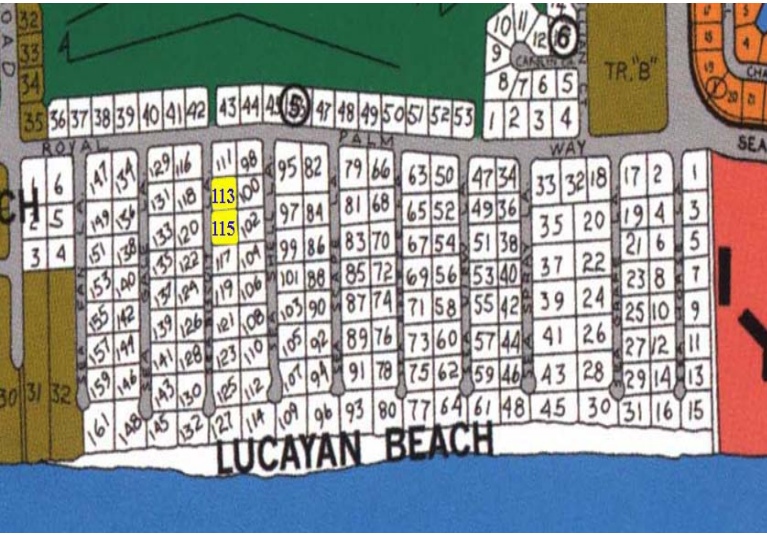

Lucayan Beach Double Lots

Double Lots in Lucayan Beach. Zoned Single family residential.

Double Lots in Lucayan Beach. Zoned Single family residential....read more on our website.

- Lot Size: 38,450 sq ft
- Maint. Fees: -
- Subdivision: Lucayan Beach
- Features: Beach access