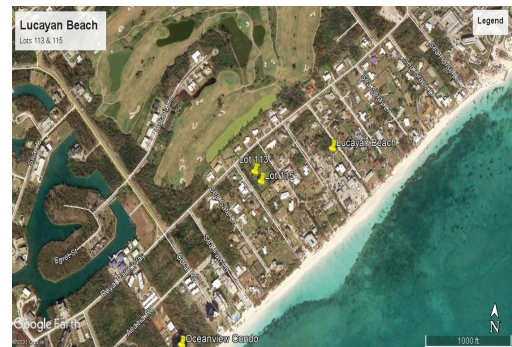

# Lucayan Beach Double Lots

## Double Lots in Lucayan Beach. Zoned Single family residential.

Double Lots in Lucayan Beach. Zoned Single family residential....read more on our website.

- Lot Size: 38,450 sq ft
- Maint. Fees: -
- Subdivision: Lucayan Beach
- Features: Beach access