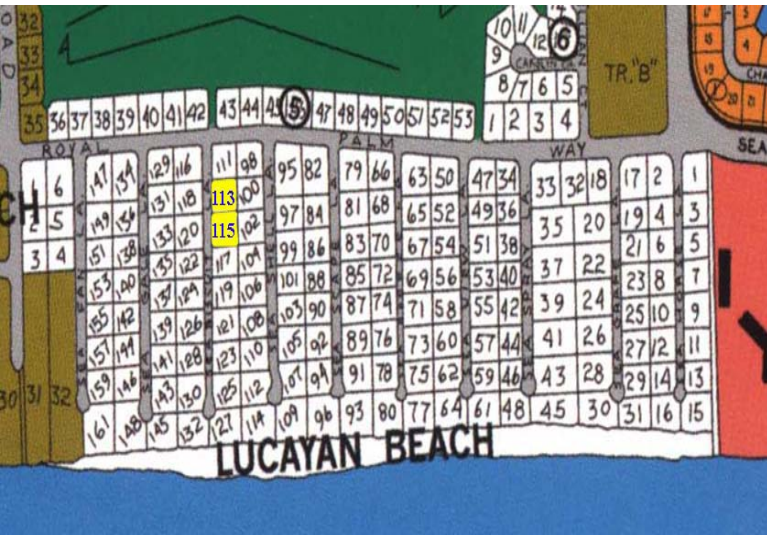

Lucayan Beach Double Lots

Double Lots in Lucayan Beach. Zoned Single family residential.

Double Lots in Lucayan Beach. Zoned Single family residential....read more on our website.

- Lot Size: 38,450 sq ft
- Maint. Fees: -
- Subdivision: Lucayan Beach
- Features: Beach access