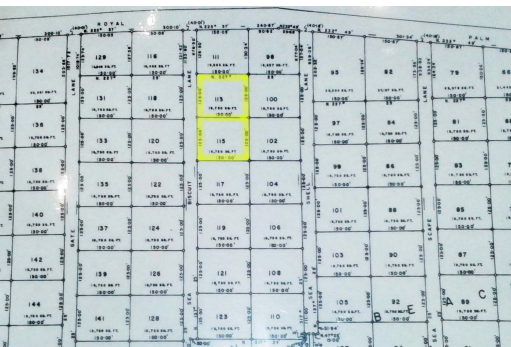

Lucayan Beach Double Lots

Double Lots in Lucayan Beach. Zoned Single family residential.

Double Lots in Lucayan Beach. Zoned Single family residential....read more on our website.

- Lot Size: 38,450 sq ft
- Maint. Fees: -
- Subdivision: Lucayan Beach
- Features: Beach access