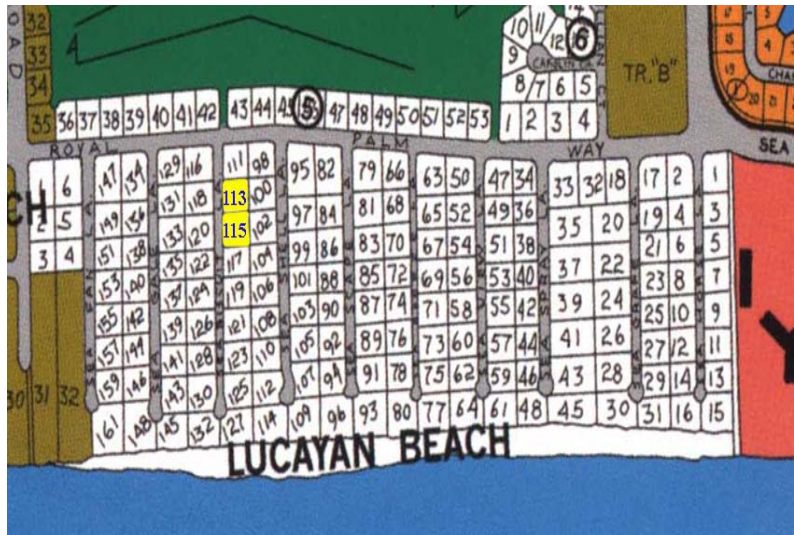

Lucayan Beach Double Lots

Double Lots in Lucayan Beach. Zoned Single family residential.

Double Lots in Lucayan Beach. Zoned Single family residential....read more on our website.

- Lot Size: 38,450 sq ft
- Maint. Fees: -
- Subdivision: Lucayan Beach
- Features: Beach access