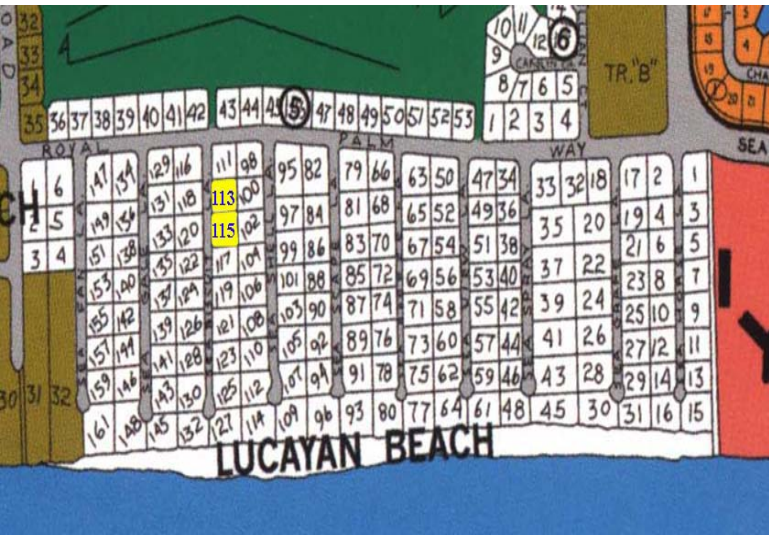

# Lucayan Beach Double Lots

## Double Lots in Lucayan Beach. Zoned Single family residential.

Double Lots in Lucayan Beach. Zoned Single family residential....read more on our website.

- Lot Size: 38,450 sq ft
- Maint. Fees: -
- Subdivision: Lucayan Beach
- Features: Beach access