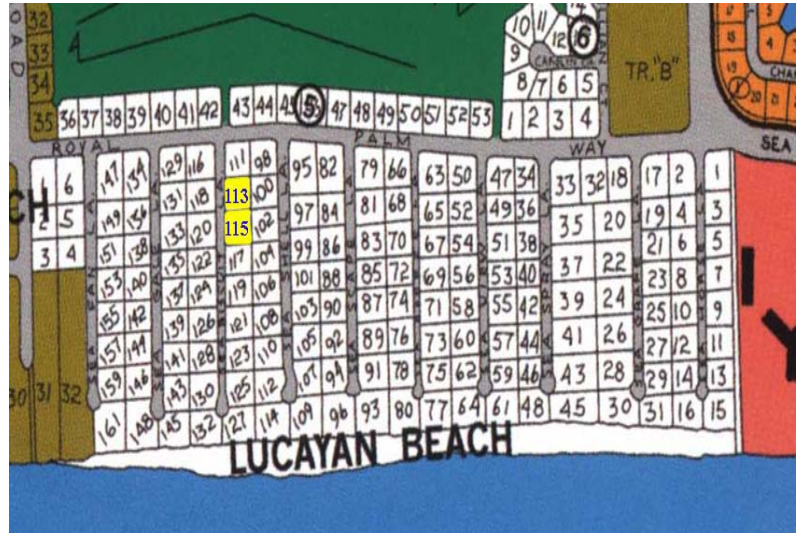

Lucayan Beach Double Lots

Double Lots in Lucayan Beach. Zoned Single family residential.

Double Lots in Lucayan Beach. Zoned Single family residential....read more on our website.

- Lot Size: 38,450 sq ft
- Maint. Fees: -
- Subdivision: Lucayan Beach
- Features: Beach access