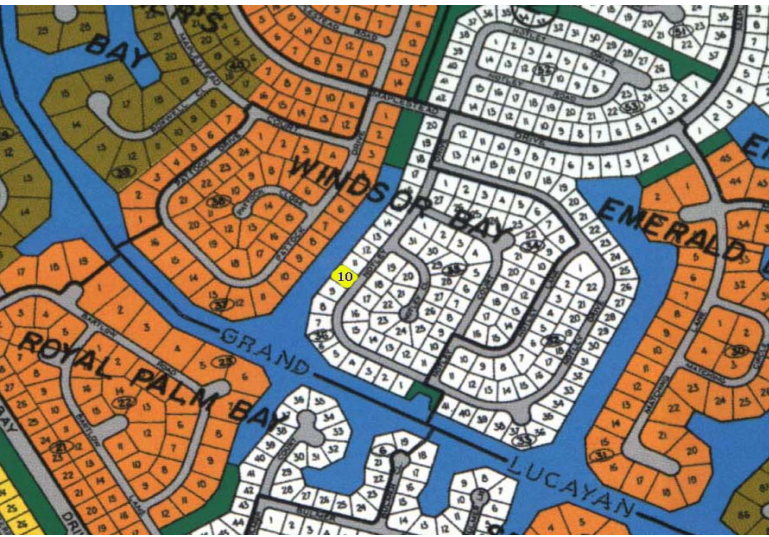

# Windsor Bay Waterfront Lot

## Affordable Property Near The Grand Lucayan Water Way

Affordable waterfront property located in Windsor Bay on Notley Drive. Zoned Single Family and priced to sell!!! Call us today.....read more on our website.

Lot Size: 12,500 sf  
Maint. Fees: -  
Subdivision: Windsor Bay  
Features: Canal Front

Ryan Cartwright

Phone:

rscartwright242@gmail.com

**\$59,000 ID# 39532** [View Online](#)  
[www.sarlesrealty.com](http://www.sarlesrealty.com)