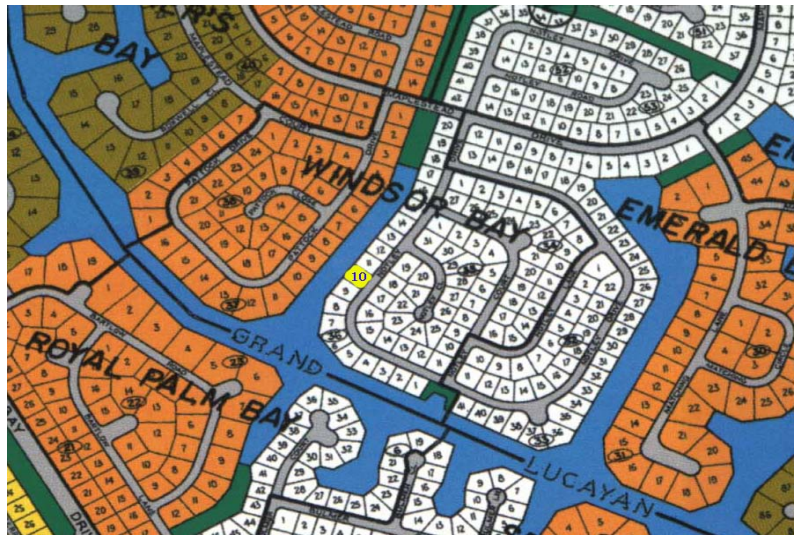

# Windsor Bay Waterfront Lot

## Affordable Property Near The Grand Lucayan Water Way

Affordable waterfront property located in Windsor Bay on Notley Drive. Zoned Single Family and priced to sell!!! Call us today.....read more on our website.

Lot Size: 12,500 sf  
Maint. Fees: -  
Subdivision: Windsor Bay  
Features: Canal Front

Ryan Cartwright

Phone:

rscartwright242@gmail.com

**\$59,000 ID# 39532** [View Online](#)  
[www.sarlesrealty.com](http://www.sarlesrealty.com)