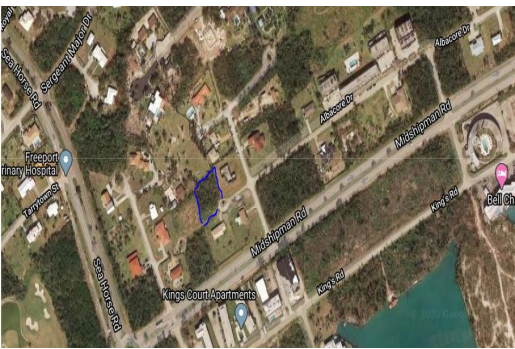

Perfect Lot for a Perfect House

Great Area for a Nice Family Home

This lot is in a prime area in Lucaya 3 minutes from Port Lucaya and on a culdesac....read more on our website.

Lot Size: 19,050 sq ft
Maint. Fees: -
Subdivision: Greening
Glade