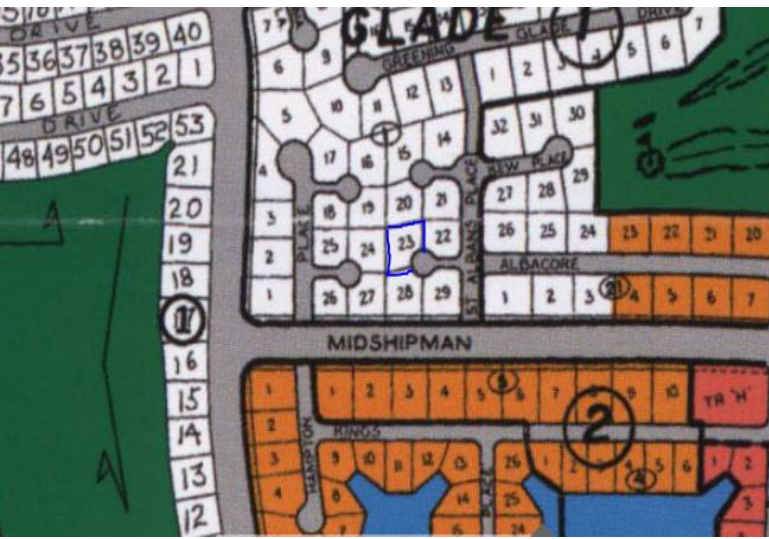

Perfect Lot for a Perfect House

Great Area for a Nice Family Home

This lot is in a prime area in Lucaya 3 minutes from Port Lucaya and on a culdesac....read more on our website.

Lot Size: 19,050 sq ft
Maint. Fees: -
Subdivision: Greening
Glade