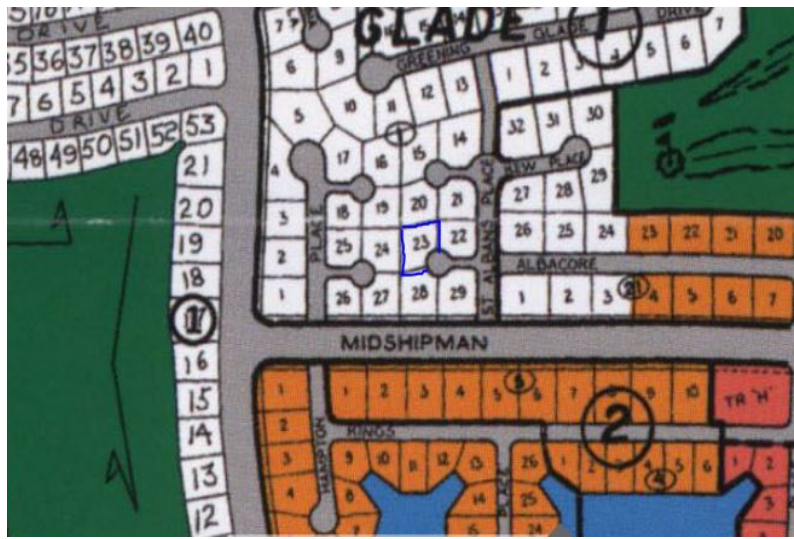

Perfect Lot for a Perfect House

Great Area for a Nice Family Home

This lot is in a prime area in Lucaya 3 minutes from Port Lucaya and on a culdesac....read more on our website.

Lot Size: 19,050 sq ft
Maint. Fees: -
Subdivision: Greening
Glade