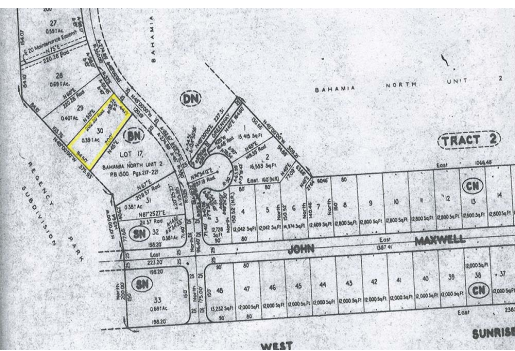

Ellis Lightfoot Ave Multifamily Land

Affordable multi family lot situated in Bahamia. Ideal for first time buyers. Call to make offers!

Affordable multi family lot situated in Bahamia. Ideal for first time buyers. Call to make offers!...read more on our website.

Lot Size: 16,988 sq ft
 Maint. Fees: \$488 sq ft
 Subdivision: Bahamia

Tiffany Smith

Phone:

kekris4@gmail.com

\$20,000 ID# 36414 View Online
www.sarlesrealty.com