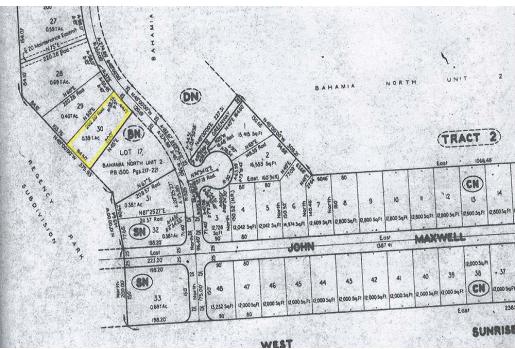

Ellis Lightfoot Ave Multifamily Land

Affordable multi family lot situated in Bahamia. Ideal for first time buyers. Call to make offers!

Affordable multi family lot situated in Bahamia. Ideal for first time buyers. Call to make offers!...read more on our website.

Lot Size: 16,988 sq ft
 Maint. Fees: \$488 sq ft
 Subdivision: Bahamia

Tiffany Smith

Phone:

kekris4@gmail.com

\$20,000 ID# 36414 View Online
www.sarlesrealty.com