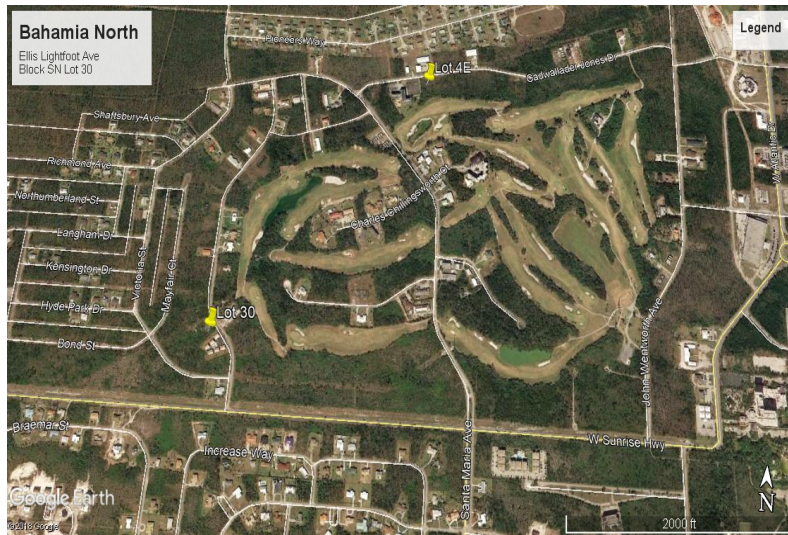

Ellis Lightfoot Ave Multifamily Land

Affordable multi family lot situated in Bahamia. Ideal for first time buyers. Call to make offers!

Affordable multi family lot situated in Bahamia. Ideal for first time buyers. Call to make offers!...read more on our website.

Lot Size: 16,988 sq ft
 Maint. Fees: \$488 sq ft
 Subdivision: Bahamia

Tiffany Smith
 Phone: (242) 727-8066
 kekris4@gmail.com

\$20,000 ID# 36414 View Online
www.sarlesrealty.com