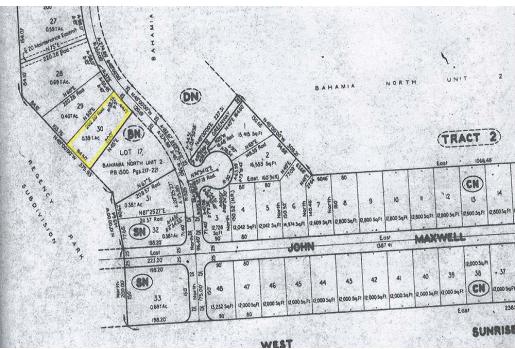

Ellis Lightfoot Ave Multifamily Land

Affordable multi family lot situated in Bahamia. Ideal for first time buyers. Call to make offers!

Affordable multi family lot situated in Bahamia. Ideal for first time buyers. Call to make offers!...read more on our website.

Lot Size: 16,988 sq ft
 Maint. Fees: \$488 sq ft
 Subdivision: Bahamia

Tiffany Smith
 Phone: (242) 727-8066
 kekris4@gmail.com

\$20,000 ID# 36414 View Online
www.sarlesrealty.com