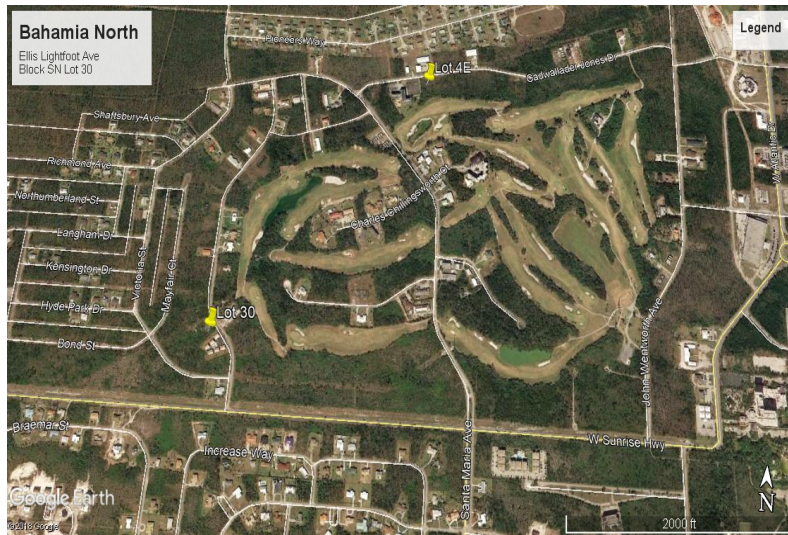

Ellis Lightfoot Ave Multifamily Land

Affordable multi family lot situated in Bahamia. Ideal for first time buyers. Call to make offers!

Affordable multi family lot situated in Bahamia. Ideal for first time buyers. Call to make offers!...read more on our website.

Lot Size: 16,988 sq ft
 Maint. Fees: \$488 sq ft
 Subdivision: Bahamia

Tiffany Smith

Phone:

kekris4@gmail.com

\$20,000 ID# 36414 View Online
www.sarlesrealty.com