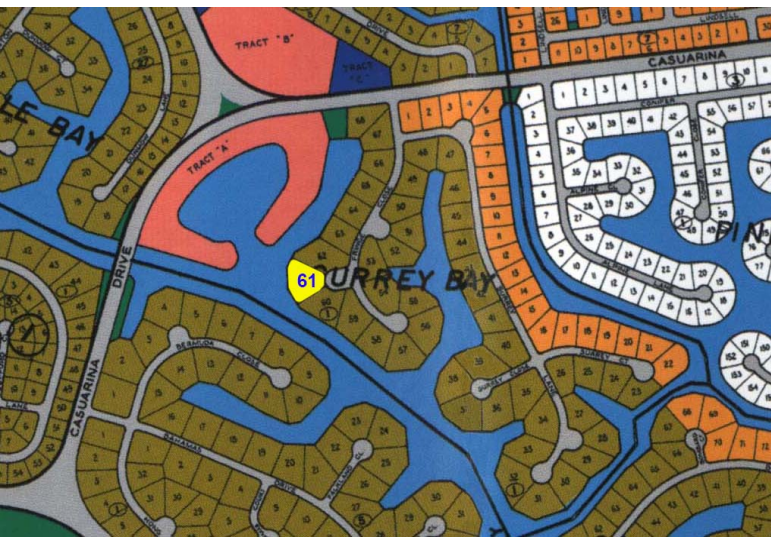

61 Fringe Close Canal Lot

GREAT CANAL DEAL!

Surrey Bay Lot! Close to 300 feet of canal frontage. Area is prime for development. Lot next door also available for sale! Call Nikolai Sarles at 242 727 8887 for more information today! DO NOT MISS THIS DEAL!
...read more on our website.

Lot Size: 43,417 sq ft
Living Area: 43,417
Maint. Fees: Service Charge: \$350 yearly
Subdivision: Surrey Bay
Features: Canal Front

Tiffany Smith
Phone:
kekris4@gmail.com

\$102,500 ID# 35867 [View Online](#)
www.sarlesrealty.com