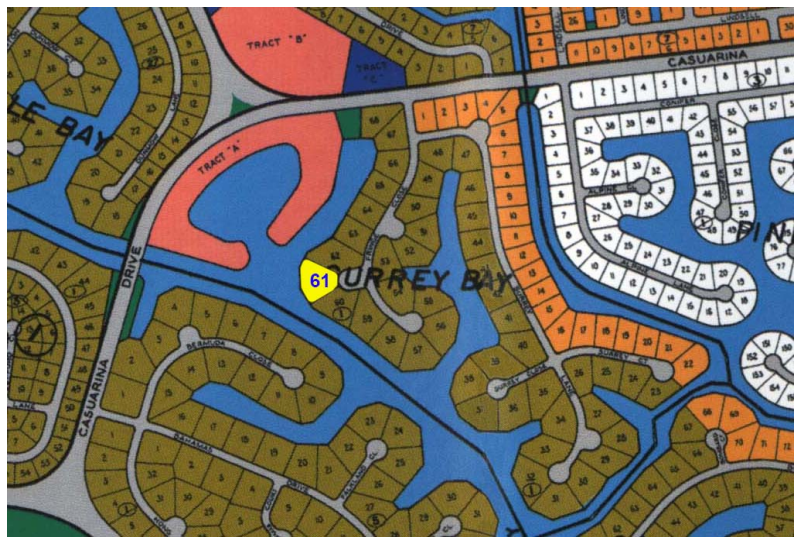

61 Fringe Close Canal Lot

GREAT CANAL DEAL!

Surrey Bay Lot! Close to 300 feet of canal frontage. Area is prime for development. Lot next door also available for sale! Call Nikolai Sarles at 242 727 8887 for more information today! DO NOT MISS THIS DEAL!
...read more on our website.

Lot Size: 43,417 sq ft
Living Area: 43,417
Maint. Fees: Service Charge: \$350 yearly
Subdivision: Surrey Bay
Features: Canal Front

Tiffany Smith
Phone:
kekris4@gmail.com

\$102,500 ID# 35867 [View Online](#)
www.sarlesrealty.com