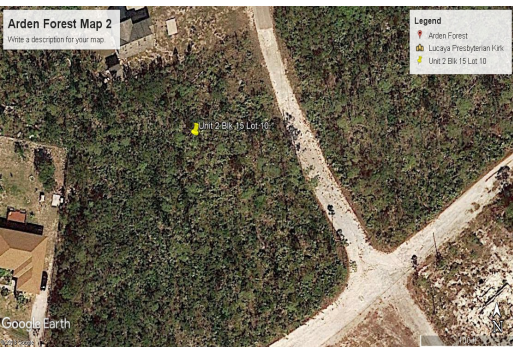

# Priced To Sell! Arden Forest Lot

## Motivated Seller! Arden Forest Lot

Great Investment opportunity, even an ideal location for your first home. This single-family lot is approximately 22,200 square feet, which is about .51 acres. Located just off a paved road, this lot is close to homes, so getting full utilities will not be a problem. Call for viewing and to make offers. This lot won't be available long! ...read more on our website.

Lot Size: 22,200 sq ft  
Living Area: 22,200 sq ft  
Subdivision: Arden Forest

Tiffany Smith

Phone:

kekris4@gmail.com

**\$35,000 ID# 34582** [View Online](#)  
[www.sarlesrealty.com](http://www.sarlesrealty.com)