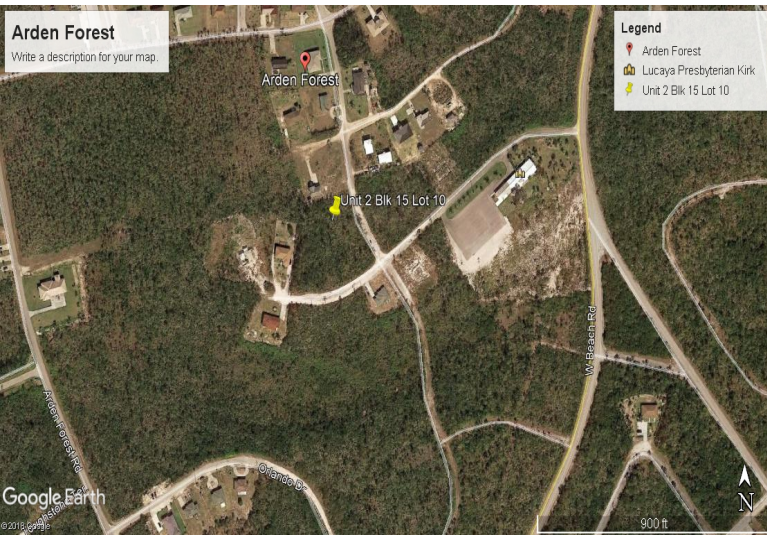

# Priced To Sell! Arden Forest Lot

## Motivated Seller! Arden Forest Lot

Great Investment opportunity, even an ideal location for your first home. This single-family lot is approximately 22,200 square feet, which is about .51 acres. Located just off a paved road, this lot is close to homes, so getting full utilities will not be a problem. Call for viewing and to make offers. This lot won't be available long! ...read more on our website.

Lot Size: 22,200 sq ft  
Living Area: 22,200 sq ft  
Subdivision: Arden Forest

Tiffany Smith

Phone:

kekris4@gmail.com

**\$35,000 ID# 34582** [View Online](#)  
[www.sarlesrealty.com](http://www.sarlesrealty.com)