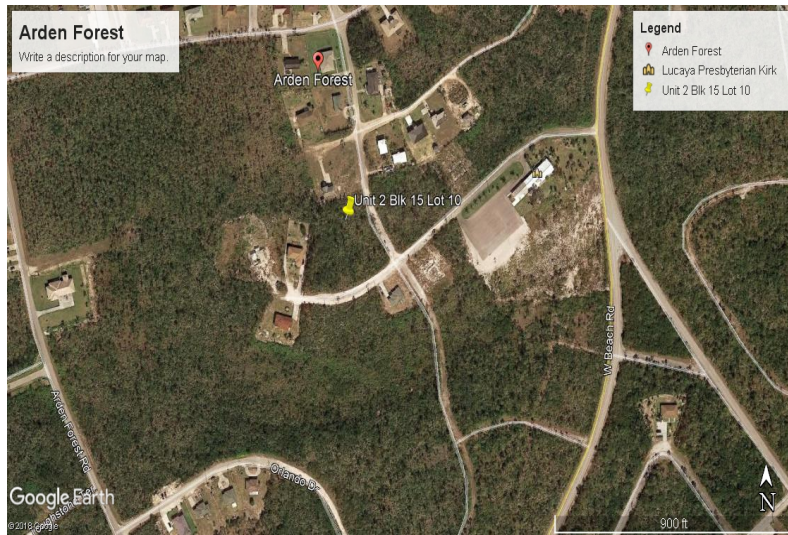

# Priced To Sell! Arden Forest Lot

## Motivated Seller! Arden Forest Lot

Great Investment opportunity, even an ideal location for your first home. This single-family lot is approximately 22,200 square feet, which is about .51 acres. Located just off a paved road, this lot is close to homes, so getting full utilities will not be a problem. Call for viewing and to make offers. This lot won't be available long! ...read more on our website.

Lot Size: 22,200 sq ft  
Living Area: 22,200 sq ft  
Subdivision: Arden Forest

Tiffany Smith

Phone:

kekris4@gmail.com

**\$35,000 ID# 34582** [View Online](#)  
[www.sarlesrealty.com](http://www.sarlesrealty.com)