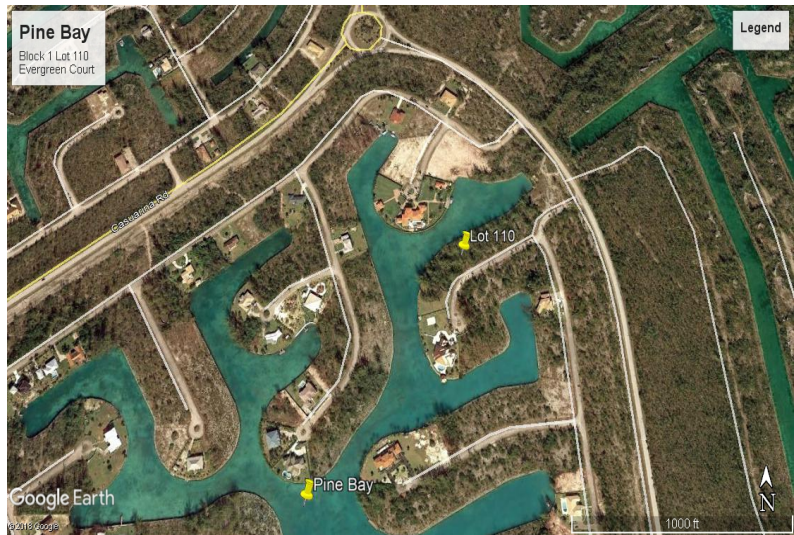

Pine Bay Waterfront Land

Great Single Family canal property with wide canals.

This very large canal property is located in the Pine Bay area on Evergreen Court and is just under half an acre. Pine Bay is quickly developing neighborhood with upscale homes on wide waterways. This lot boasts over 149 feet on the water. Call us today for more info....read more on our website.

Lot Size: 19,605 sq ft or
0.45 Acre
Maint. Fees: Paid in Full
Subdivision: grPine Bay
Features: Canal Front

Nikolai Sarles

Phone: (242)351-9081
nikolaisarles@gmail.com

\$65,000 ID# 34394 [View Online](#)
www.sarlesrealty.com