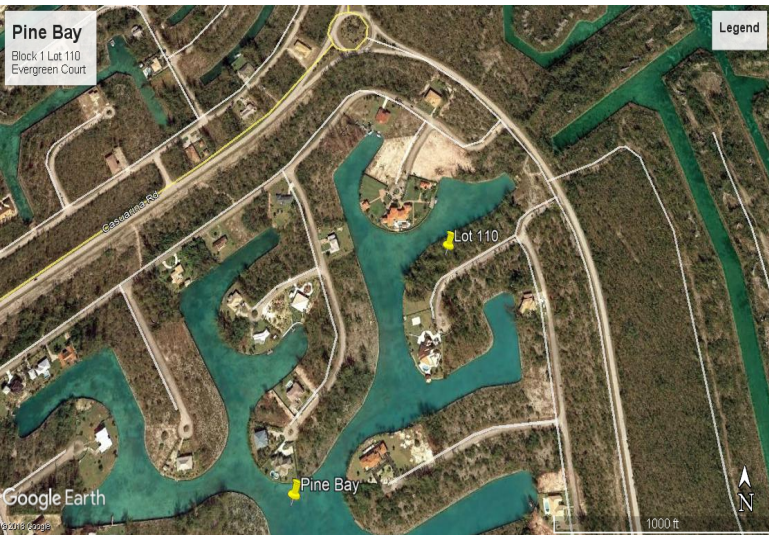

Pine Bay Waterfront Land

Great Single Family canal property with wide canals.

This very large canal property is located in the Pine Bay area on Evergreen Court and is just under half an acre. Pine Bay is quickly developing neighborhood with upscale homes on wide waterways. This lot boasts over 149 feet on the water. Call us today for more info....read more on our website.

Lot Size: 19,605 sq ft or
0.45 Acre
Maint. Fees: Paid in Full
Subdivision: grPine Bay
Features: Canal Front

Nikolai Sarles

Phone: (242)351-9081
nikolaisarles@gmail.com

\$65,000 ID# 34394 [View Online](#)
www.sarlesrealty.com