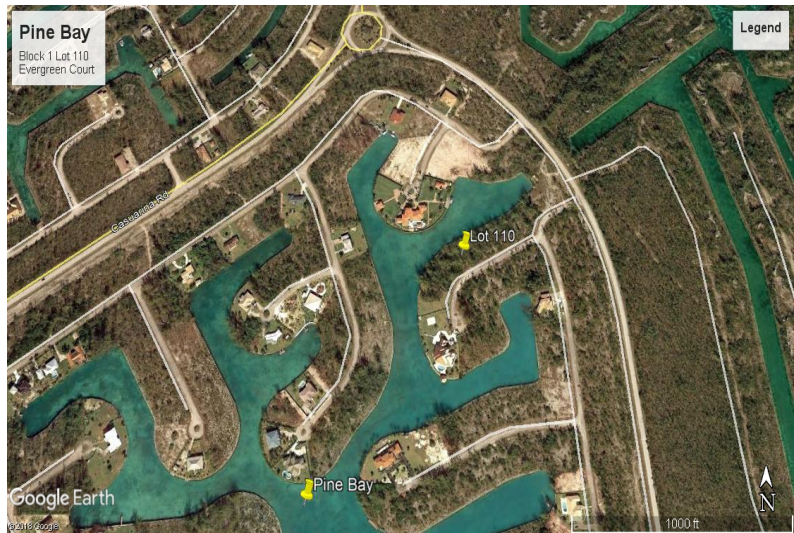

Pine Bay Waterfront Land

Great Single Family canal property with wide canals.

This very large canal property is located in the Pine Bay area on Evergreen Court and is just under half an acre. Pine Bay is quickly developing neighborhood with upscale homes on wide waterways. This lot boasts over 149 feet on the water. Call us today for more info....read more on our website.

Lot Size: 19,605 sq ft or
0.45 Acre
Maint. Fees: Paid in Full
Subdivision: grPine Bay
Features: Canal Front

Nikolai Sarles

Phone: (242)351-9081
nikolaisarles@gmail.com

\$65,000 ID# 34394 [View Online](#)
www.sarlesrealty.com