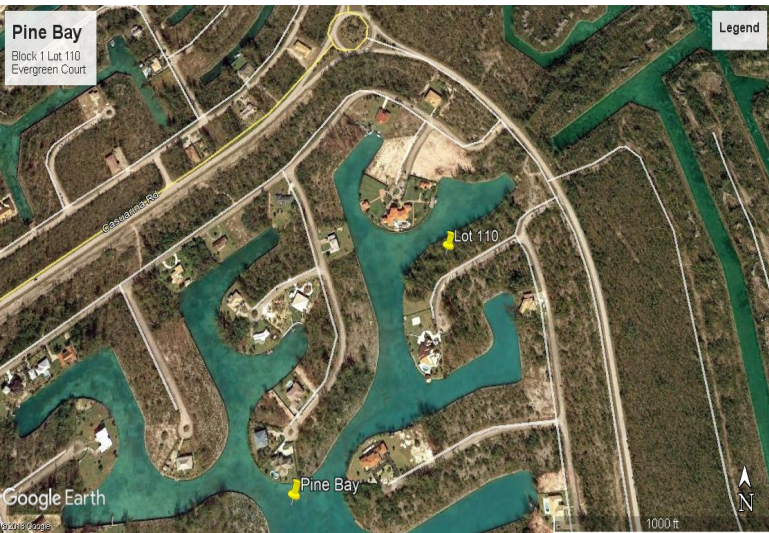

Pine Bay Waterfront Land

Great Single Family canal property with wide canals.

This very large canal property is located in the Pine Bay area on Evergreen Court and is just under half an acre. Pine Bay is quickly developing neighborhood with upscale homes on wide waterways. This lot boasts over 149 feet on the water. Call us today for more info....read more on our website.

Lot Size: 19,605 sq ft or
0.45 Acre
Maint. Fees: Paid in Full
Subdivision: grPine Bay
Features: Canal Front

Nikolai Sarles

Phone: (242)351-9081
nikolaisarles@gmail.com

\$65,000 ID# 34394 [View Online](#)
www.sarlesrealty.com