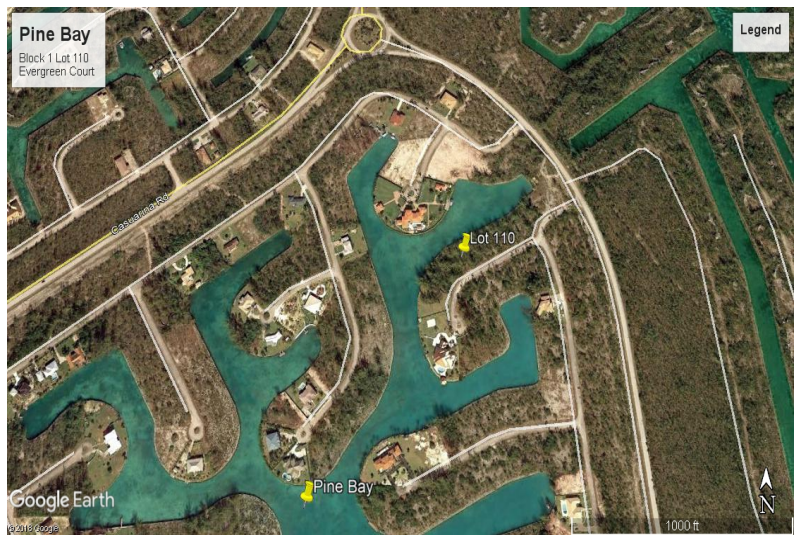

Pine Bay Waterfront Land

Great Single Family canal property with wide canals.

This very large canal property is located in the Pine Bay area on Evergreen Court and is just under half an acre. Pine Bay is quickly developing neighborhood with upscale homes on wide waterways. This lot boasts over 149 feet on the water. Call us today for more info....read more on our website.

- Lot Size: 19,605 sq ft or 0.45 Acre
- Maint. Fees: Paid in Full
- Subdivision: Pine Bay
- Features: Canal Front

Dwayne King

Phone: (242)441-3877
dwaynekingales@gmail.com

\$65,000 ID# 34394 [View Online](#)
www.sarlesrealty.com