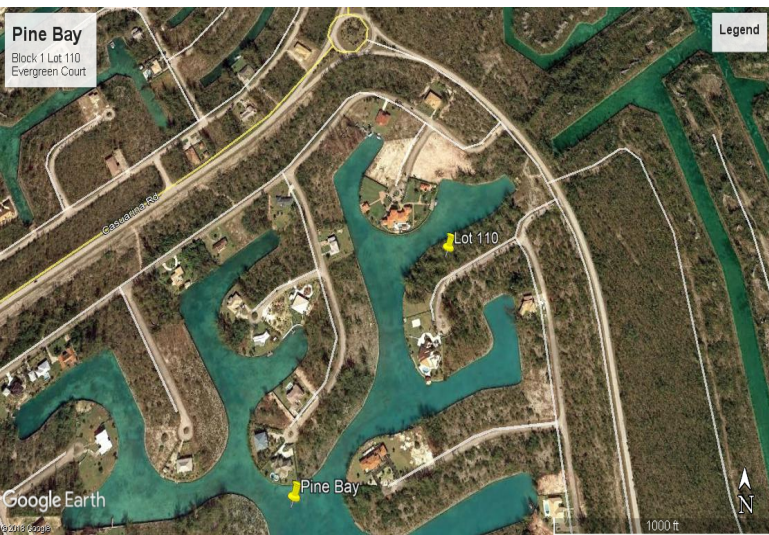

Pine Bay Waterfront Land

Great Single Family canal property with wide canals.

This very large canal property is located in the Pine Bay area on Evergreen Court and is just under half an acre. Pine Bay is quickly developing neighborhood with upscale homes on wide waterways. This lot boasts over 149 feet on the water. Call us today for more info....read more on our website.

- Lot Size: 19,605 sq ft or 0.45 Acre
- Maint. Fees: Paid in Full
- Subdivision: Pine Bay
- Features: Canal Front

Dwayne King

Phone: (242)441-3877
 dwaynekingsales@gmail.com

\$65,000 ID# 34394 [View Online](#)
www.sarlesrealty.com