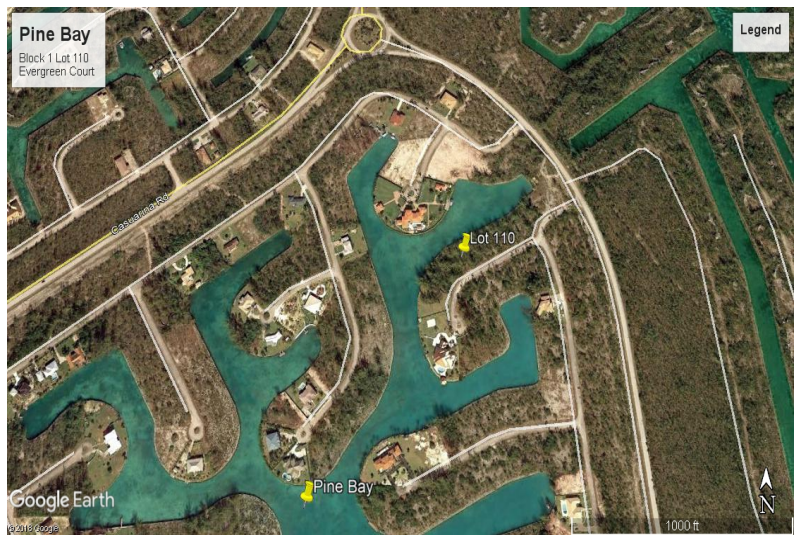

Pine Bay Waterfront Land

Great Single Family canal property with wide canals.

This very large canal property is located in the Pine Bay area on Evergreen Court and is just under half an acre. Pine Bay is quickly developing neighborhood with upscale homes on wide waterways. This lot boasts over 149 feet on the water. Call us today for more info....read more on our website.

- Lot Size: 19,605 sq ft or 0.45 Acre
- Maint. Fees: Paid in Full
- Subdivision: Pine Bay
- Features: Canal Front

Dwayne King

Phone: (242)441-3877
 dwaynekingsales@gmail.com

\$65,000 ID# 34394 [View Online](#)
www.sarlesrealty.com