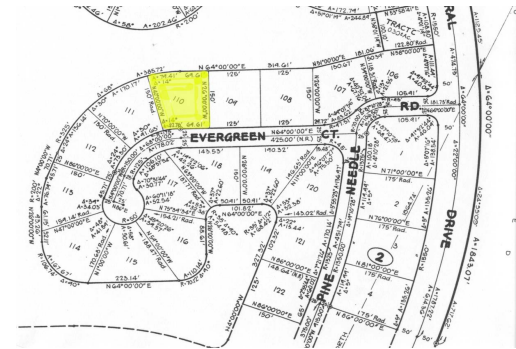

Pine Bay Waterfront Land

Great Single Family canal property with wide canals.

This very large canal property is located in the Pine Bay area on Evergreen Court and is just under half an acre. Pine Bay is quickly developing neighborhood with upscale homes on wide waterways. This lot boasts over 149 feet on the water. Call us today for more info....read more on our website.

Lot Size: 19,605 sq ft or
0.45 Acre
Maint. Fees: Paid in Full
Subdivision: grPine Bay
Features: Canal Front

Nikolai Sarles

Phone: (242)351-9081
nikolaisarles@gmail.com

\$65,000 ID# 34394 [View Online](#)
www.sarlesrealty.com