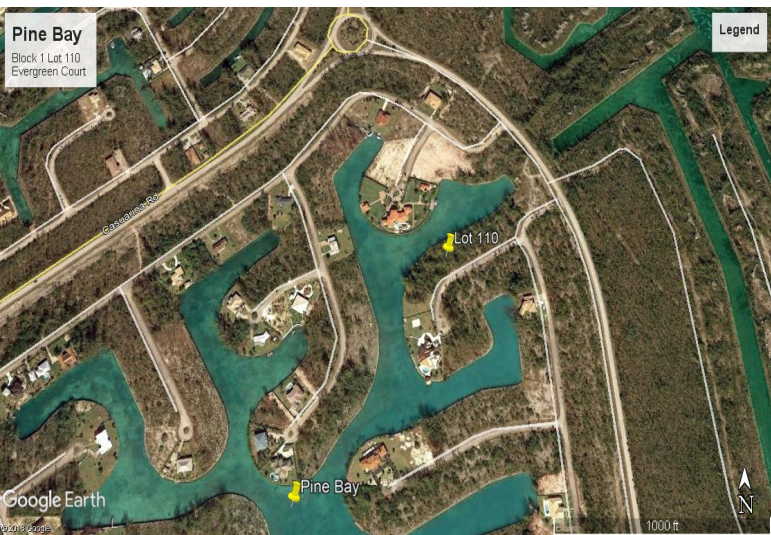

Pine Bay Waterfront Land

Great Single Family canal property with wide canals.

This very large canal property is located in the Pine Bay area on Evergreen Court and is just under half an acre. Pine Bay is quickly developing neighborhood with upscale homes on wide waterways. This lot boasts over 149 feet on the water. Call us today for more info....read more on our website.

- Lot Size: 19,605 sq ft or 0.45 Acre
- Maint. Fees: Paid in Full
- Subdivision: Pine Bay
- Features: Canal Front

Dwayne King

Phone: (242)441-3877
dwaynekingales@gmail.com

\$65,000 ID# 34394 [View Online](#)
www.sarlesrealty.com