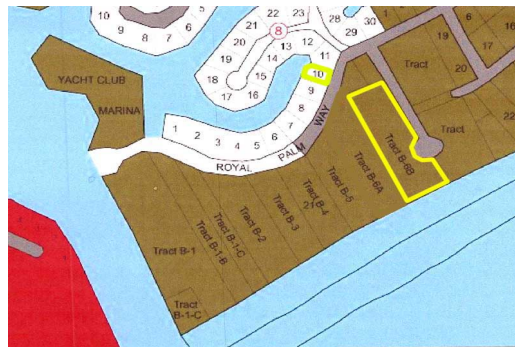

Bahama Reef Ocean Front Property

Beach Front Land! Canal Lot also available.

Multifamily water front land with 200 on the Beach. Over 3 acres of endless possibilities. Measures 837' by 200'. Adjacent canal lot also available boasting 125 feet on the water.....read more on our website.

Lot Size: 3..84 Acres
 Maint. Fees: -
 Subdivision: Bahama Reef
 Yacht and Country Club
 Features: Beach access

Nikolai Sarles

Phone: (242)351-9081
 nikolaisarles@gmail.com

\$3.550,000 ID# 34285 [View Online](#)
www.sarlesrealty.com