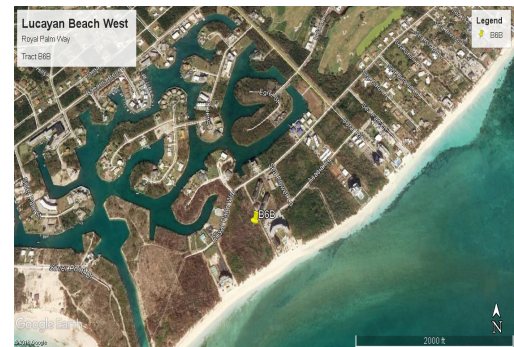

Bahama Reef Ocean Front Property

Beach Front Land! Canal Lot also available.

Multifamily water front land with 200 on the Beach. Over 3 acres of endless possibilities. Measures 837' by 200'. Adjacent canal lot also available boasting 125 feet on the water.....read more on our website.

Lot Size: 3..84 Acres
 Maint. Fees: -
 Subdivision: Bahama Reef
 Yacht and Country Club
 Features: Beach access

Nikolai Sarles

Phone: (242)351-9081
 nikolaisarles@gmail.com

\$3.550,000 ID# 34285 [View Online](#)
www.sarlesrealty.com