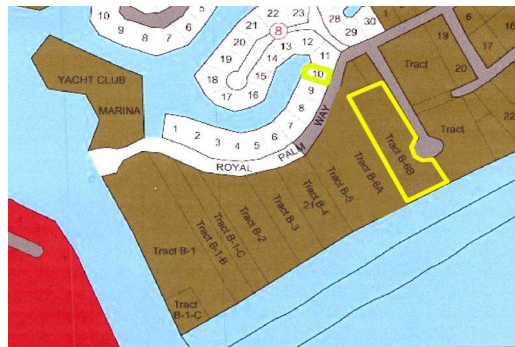

# Bahama Reef Ocean Front Property

## Beach Front Land! Canal Lot also available.

Multifamily water front land with 200 on the Beach. Over 3 acres of endless possibilities. Measures 837' by 200'. Adjacent canal lot also available boasting 125 feet on the water.....read more on our website.

Lot Size: 3..84 Acres  
Maint. Fees: -  
Subdivision: Bahama Reef  
Yacht and Country Club  
Features: Beach access

Nikolai Sarles

Phone: (242)351-9081  
nikolaisarles@gmail.com

**\$3.550,000 ID# 34285** [View Online](#)  
[www.sarlesrealty.com](http://www.sarlesrealty.com)