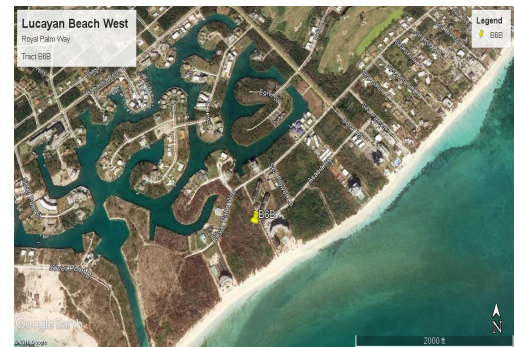

# Bahama Reef Ocean Front Property

## Beach Front Land! Canal Lot also available.

Multifamily water front land with 200 on the Beach. Over 3 acres of endless possibilities. Measures 837' by 200'. Adjacent canal lot also available boasting 125 feet on the water.....read more on our website.

Lot Size: 3..84 Acres  
Maint. Fees: -  
Subdivision: Bahama Reef  
Yacht and Country Club  
Features: Beach access

Nikolai Sarles

Phone: (242)351-9081  
nikolaisarles@gmail.com

**\$3.550,000 ID# 34285** [View Online](#)  
[www.sarlesrealty.com](http://www.sarlesrealty.com)