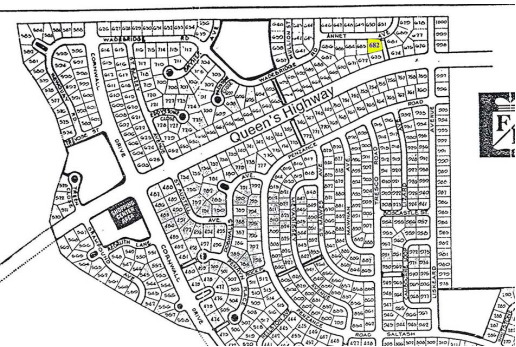

Motivated Seller! Multi-family Lot

MOTIVATED SELLER! Freepoint Ridge Estates

This property is located in Freepoint Ridge Estates off of the Grand Bahama Highway and just minutes away from the newly opened Sir Jack Hayward Bridge. This development is in close proximity to the Grand Bahama Airport and the Grand Bahama Sports Complex....read more on our website.

Lot Size: 30,719 sq ft
Maint. Fees: 0
Subdivision: Freepoint Ridge

Tiffany Smith

Phone: (242) 727-8066
kekris4@gmail.com

\$10,000 ID# 34233 [View Online](#)
www.sarlesrealty.com