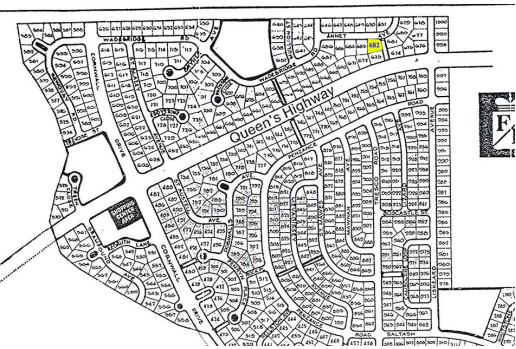

Motivated Seller! Multi-family Lot

MOTIVATED SELLER! Freepoint Ridge Estates

This property is located in Freepoint Ridge Estates off of the Grand Bahama Highway and just minutes away from the newly opened Sir Jack Hayward Bridge. This development is in close proximity to the Grand Bahama Airport and the Grand Bahama Sports Complex....read more on our website.

Lot Size: 30,719 sq ft
Maint. Fees: 0
Subdivision: Freepoint Ridge

Tiffany Smith

Phone:

kekris4@gmail.com

\$10,000 ID# 34233 [View Online](#)
www.sarlesrealty.com