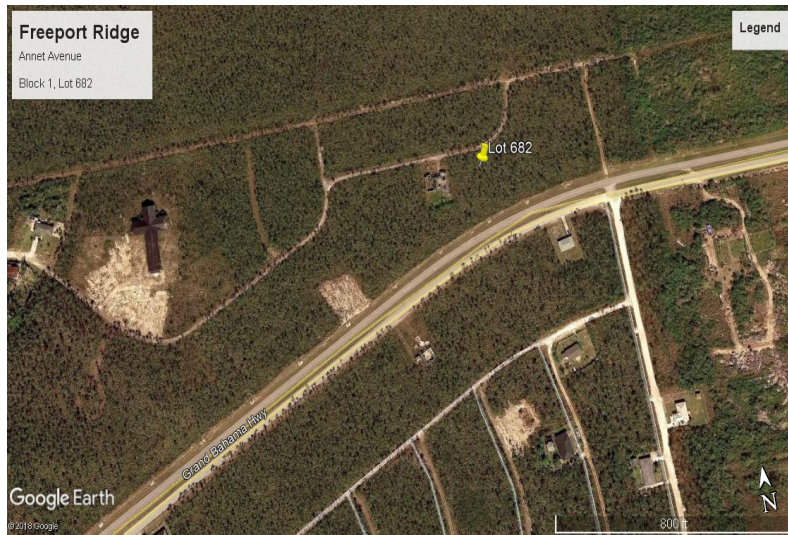

Motivated Seller! Multi-family Lot

MOTIVATED SELLER! Freeport Ridge Estates

This property is located in Freeport Ridge Estates off of the Grand Bahama Highway and just minutes away from the newly opened Sir Jack Hayward Bridge. This development is in close proximity to the Grand Bahama Airport and the Grand Bahama Sports Complex.

...read more on our website.

Lot Size: 13302.41
Living Area: 0
Maint. Fees: NONE
Subdivision: Freeport
Ridge

Tiffany Smith

Phone:

kekris4@gmail.com

\$12,500 ID# 34233 [View Online](#)
www.sarlesrealty.com