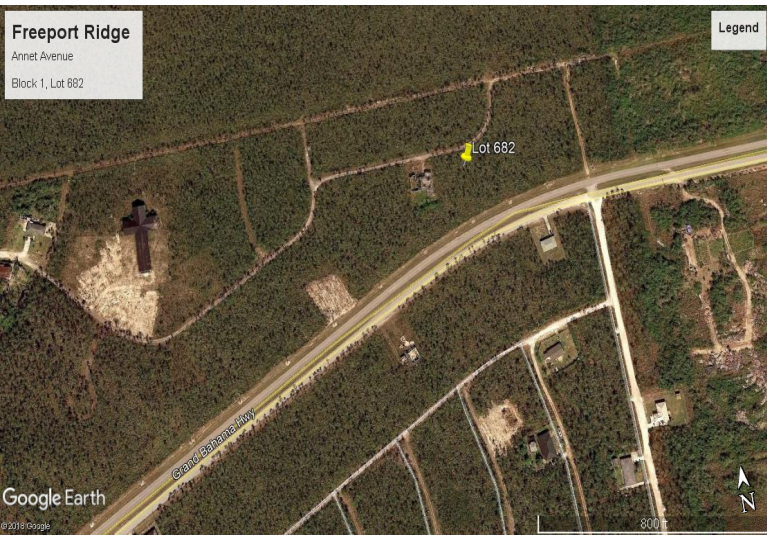

Motivated Seller! Multi-family Lot

MOTIVATED SELLER! Freeport Ridge Estates

This property is located in Freeport Ridge Estates off of the Grand Bahama Highway and just minutes away from the newly opened Sir Jack Hayward Bridge. This development is in close proximity to the Grand Bahama Airport and the Grand Bahama Sports Complex.

...read more on our website.

Lot Size: 30,719 sq ft

Living Area: 0

Subdivision: Freeport Ridge

Ridge

Tiffany Smith

Phone:

kekris4@gmail.com