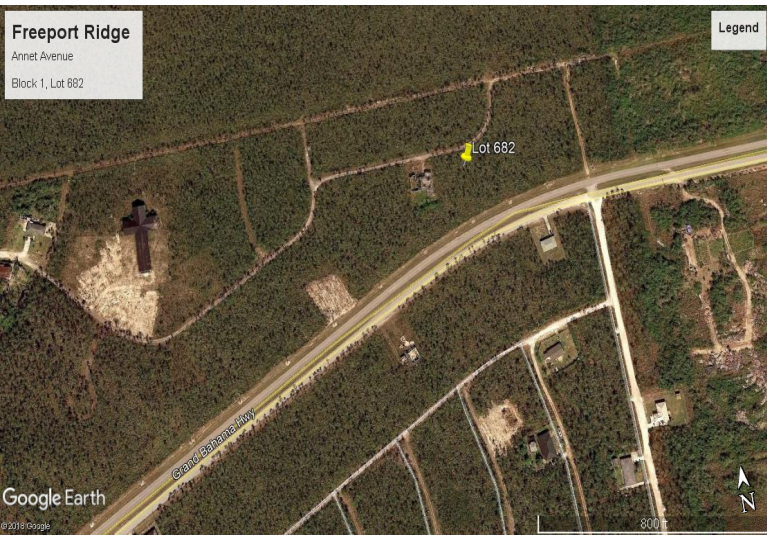

Motivated Seller! Multi-family Lot

MOTIVATED SELLER! Freepoint Ridge Estates

This property is located in Freepoint Ridge Estates off of the Grand Bahama Highway and just minutes away from the newly opened Sir Jack Hayward Bridge. This development is in close proximity to the Grand Bahama Airport and the Grand Bahama Sports Complex....read more on our website.

Lot Size: 30,719 sq ft
Maint. Fees: 0
Subdivision: Freepoint Ridge

Tiffany Smith

Phone: (242) 727-8066
kekris4@gmail.com

\$10,000 ID# 34233 [View Online](#)
www.sarlesrealty.com