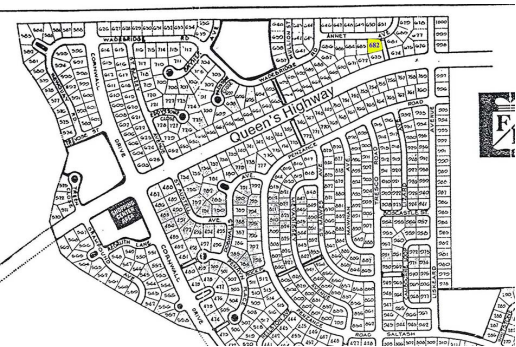

Motivated Seller! Multi-family Lot

MOTIVATED SELLER! Freeport Ridge Estates

This property is located in Freeport Ridge Estates off of the Grand Bahama Highway and just minutes away from the newly opened Sir Jack Hayward Bridge. This development is in close proximity to the Grand Bahama Airport and the Grand Bahama Sports Complex.

...read more on our website.

Lot Size: 13302.41
Living Area: 0
Maint. Fees: NONE
Subdivision: Freeport
Ridge

Tiffany Smith

Phone:

kekris4@gmail.com

\$12,500 ID# 34233 [View Online](#)
www.sarlesrealty.com