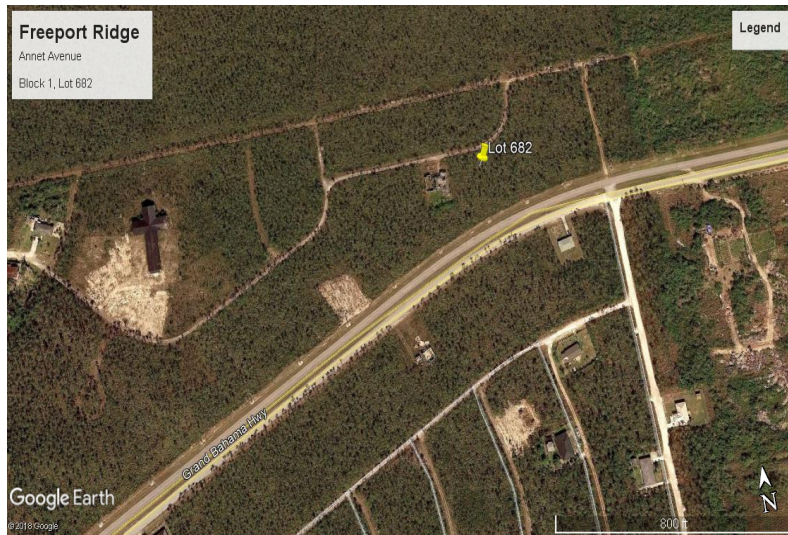

Motivated Seller! Multi-family Lot

MOTIVATED SELLER! Freeport Ridge Estates

This property is located in Freeport Ridge Estates off of the Grand Bahama Highway and just minutes away from the newly opened Sir Jack Hayward Bridge. This development is in close proximity to the Grand Bahama Airport and the Grand Bahama Sports Complex.

...read more on our website.

Lot Size: 30,719 sq ft

Living Area: 0

Subdivision: Freeport Ridge

Ridge

Tiffany Smith

Phone:

kekris4@gmail.com