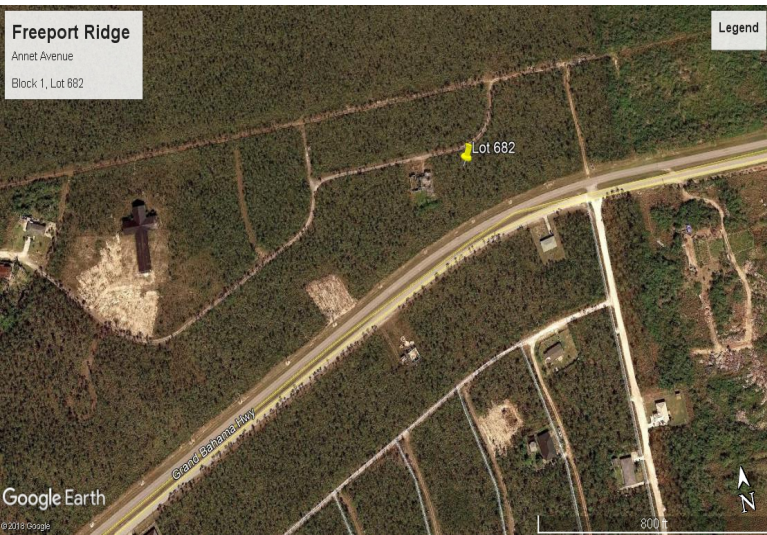

Motivated Seller! Multi-family Lot

MOTIVATED SELLER! Freeport Ridge Estates

This property is located in Freeport Ridge Estates off of the Grand Bahama Highway and just minutes away from the newly opened Sir Jack Hayward Bridge. This development is in close proximity to the Grand Bahama Airport and the Grand Bahama Sports Complex.

...read more on our website.

Lot Size: 13302.41
Living Area: 0
Maint. Fees: NONE
Subdivision: Freeport
Ridge

Tiffany Smith

Phone:

kekris4@gmail.com

\$12,500 ID# 34233 [View Online](#)
www.sarlesrealty.com