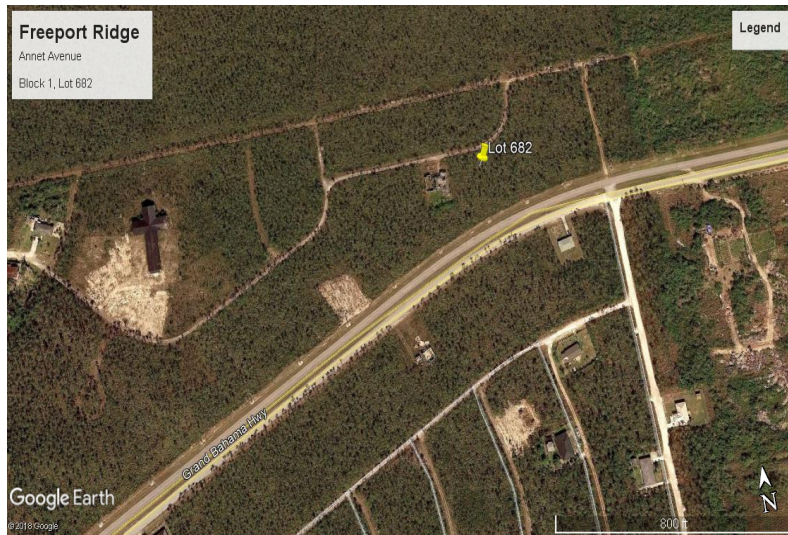

Motivated Seller! Multi-family Lot

MOTIVATED SELLER! Freepoint Ridge Estates

This property is located in Freepoint Ridge Estates off of the Grand Bahama Highway and just minutes away from the newly opened Sir Jack Hayward Bridge. This development is in close proximity to the Grand Bahama Airport and the Grand Bahama Sports Complex....read more on our website.

Lot Size: 30,719 sq ft
Maint. Fees: 0
Subdivision: Freepoint Ridge

Tiffany Smith

Phone:

kekris4@gmail.com

\$10,000 ID# 34233 [View Online](#)
www.sarlesrealty.com