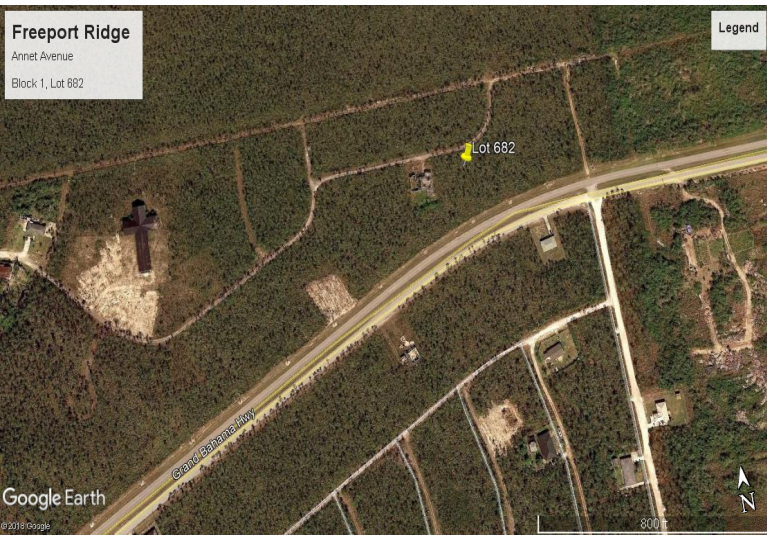

Motivated Seller! Multi-family Lot

MOTIVATED SELLER! Freepoint Ridge Estates

This property is located in Freepoint Ridge Estates off of the Grand Bahama Highway and just minutes away from the newly opened Sir Jack Hayward Bridge. This development is in close proximity to the Grand Bahama Airport and the Grand Bahama Sports Complex....read more on our website.

Lot Size: 30,719 sq ft
Maint. Fees: 0
Subdivision: Freepoint Ridge

Tiffany Smith

Phone:

kekris4@gmail.com

\$10,000 ID# 34233 [View Online](#)
www.sarlesrealty.com