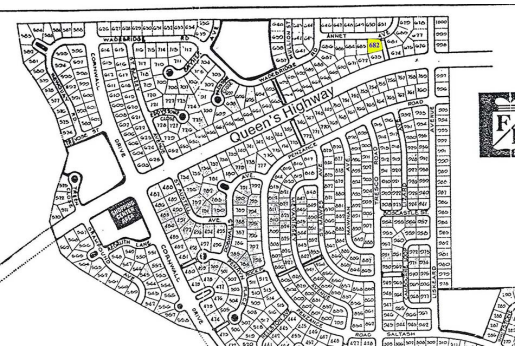

Motivated Seller! Multi-family Lot

MOTIVATED SELLER! Freepoint Ridge Estates

This property is located in Freepoint Ridge Estates off of the Grand Bahama Highway and just minutes away from the newly opened Sir Jack Hayward Bridge. This development is in close proximity to the Grand Bahama Airport and the Grand Bahama Sports Complex....read more on our website.

Lot Size: 30,719 sq ft
Maint. Fees: 0
Subdivision: Freepoint Ridge

Tiffany Smith

Phone:

kekris4@gmail.com

\$10,000 ID# 34233 [View Online](#)
www.sarlesrealty.com