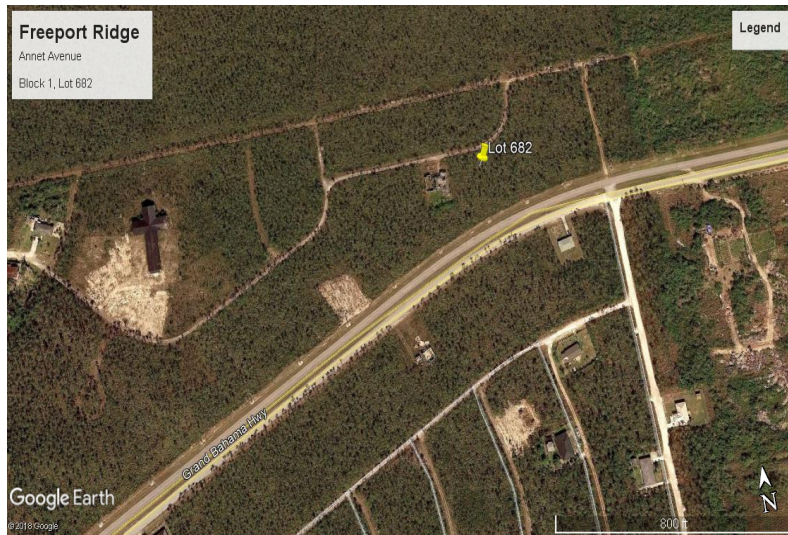

Motivated Seller! Multi-family Lot

MOTIVATED SELLER! Freepoint Ridge Estates

This property is located in Freepoint Ridge Estates off of the Grand Bahama Highway and just minutes away from the newly opened Sir Jack Hayward Bridge. This development is in close proximity to the Grand Bahama Airport and the Grand Bahama Sports Complex....read more on our website.

Lot Size: 30,719 sq ft
Maint. Fees: 0
Subdivision: Freepoint Ridge

Tiffany Smith

Phone: (242) 727-8066
kekris4@gmail.com

\$10,000 ID# 34233 [View Online](#)
www.sarlesrealty.com