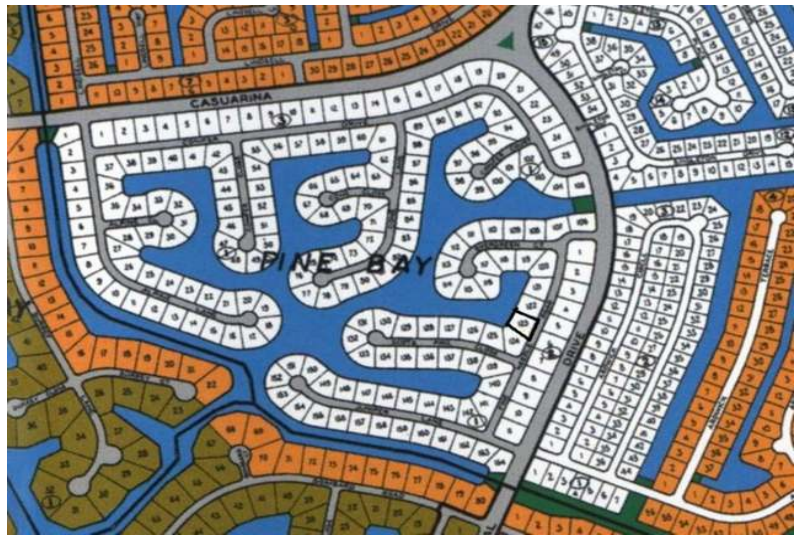

Lots/Acreage in Pine Bay

Lots/Acreage in Grand Bahama/Freeport

This canal front lot in Pine Bay is a great lot if you're looking to live on the water. This single-family lot has 100ft of canal front and is 19,117 square feet in size, just minutes away from Barbary Beach. This property is a great buy and won't be on the market long. Call today....read more on our website.

Bedrooms: 0
Bathrooms: 0
Lot Size: 19117
Living Area: 19117
Subdivision: grPine Bay
Features: None

James Sarles

Phone: (242) 727-8888

jamesarlesrealty@gmail.com

\$89,000 ID# 33827 [View Online](#)
www.sarlesrealty.com