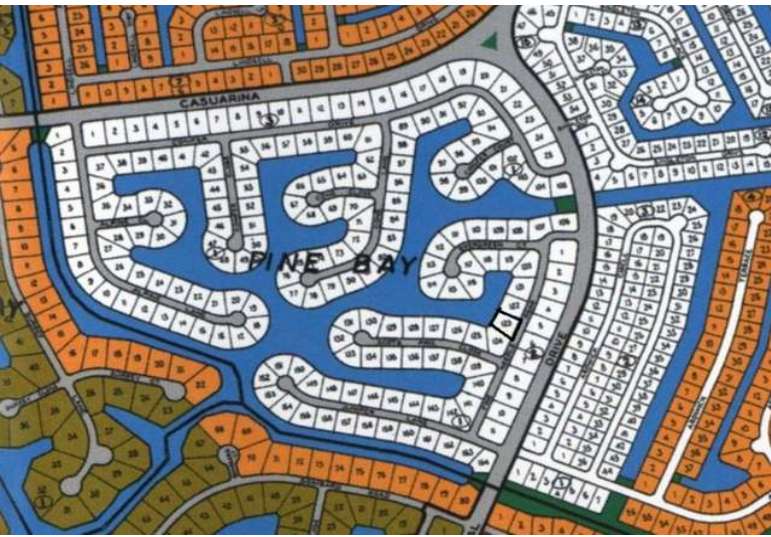

Lots/Acreage in Pine Bay

Lots/Acreage in Grand Bahama/Freeport

This canal front lot in Pine Bay is a great lot if you're looking to live on the water. This single-family lot has 100ft of canal front and is 19,117 square feet in size, just minutes away from Barbary Beach. This property is a great buy and won't be on the market long. Call today....read more on our website.

Bedrooms: 0
Bathrooms: 0
Lot Size: 19117
Living Area: 19117
Subdivision: grPine Bay
Features: None

James Sarles

Phone: (242) 727-8888

jamesarlesrealty@gmail.com

\$89,000 ID# 33827 [View Online](#)
www.sarlesrealty.com