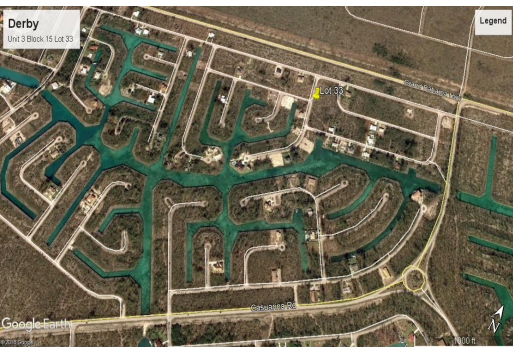

Derby Single Family Residential Lot

Amazing Deal!

Located in Derby Bay, just off The Grand Lucayan Waterway this single family lot is situated in a residential area and is ideal for the construction of a lovely single family home. Derby is a very quiet area and is slowly developing into one of Grand Bahamas sophisticated areas. This lot is measured at 12,483 square feet....read more on our website.

Lot Size: 12,483 sq ft
 Maint. Fees: -
 Subdivision: Derby

Ina Simmons
 Phone:
 inasimmons@gmail.com

\$14,000 ID# 32041 [View Online](#)
www.sarlesrealty.com