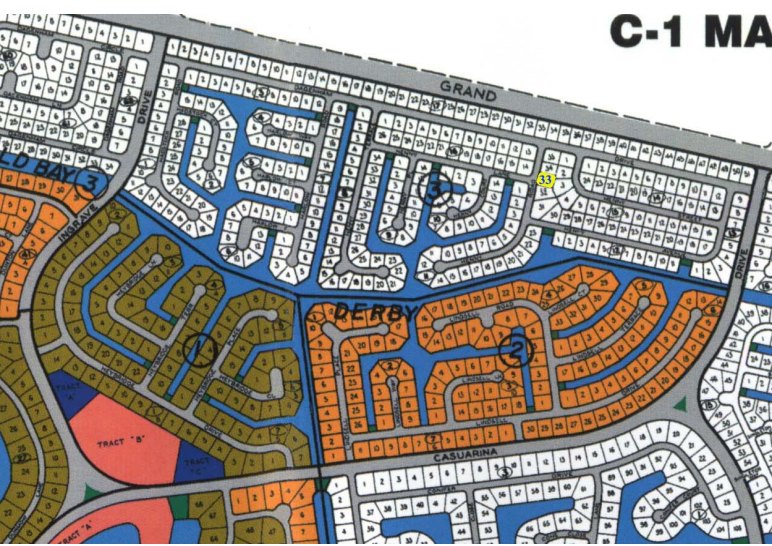

Derby Single Family Residential Lot

Amazing Deal!

Located in Derby Bay, just off The Grand Lucayan Waterway this single family lot is situated in a residential area and is ideal for the construction of a lovely single family home. Derby is a very quiet area and is slowly developing into one of Grand Bahamas sophisticated areas. This lot is measured at 12,483 square feet....read more on our website.

Lot Size: 12,483 sq ft
 Maint. Fees: -
 Subdivision: Derby

Ina Simmons
 Phone: (242)727-0707
 inasimmons@gmail.com

\$14,000 ID# 32041 [View Online](#)
www.sarlesrealty.com