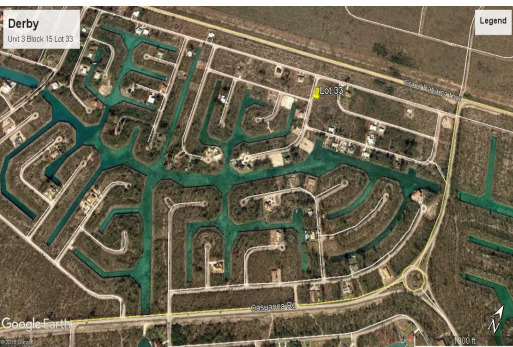

# Derby Single Family Residential Lot

## Amazing Deal!

Located in Derby Bay, just off The Grand Lucayan Waterway this single family lot is situated in a residential area and is ideal for the construction of a lovely single family home. Derby is a very quiet area and is slowly developing into one of Grand Bahamas sophisticated areas. This lot is measured at 12,483 square feet....read more on our website.

Lot Size: 12,483 sq ft  
 Maint. Fees: -  
 Subdivision: Derby

Ina Simmons

Phone: 242-727-0707  
 inasimmons@gmail.com

**\$14,000 ID# 32041** [View Online](#)  
[www.sarlesrealty.com](http://www.sarlesrealty.com)