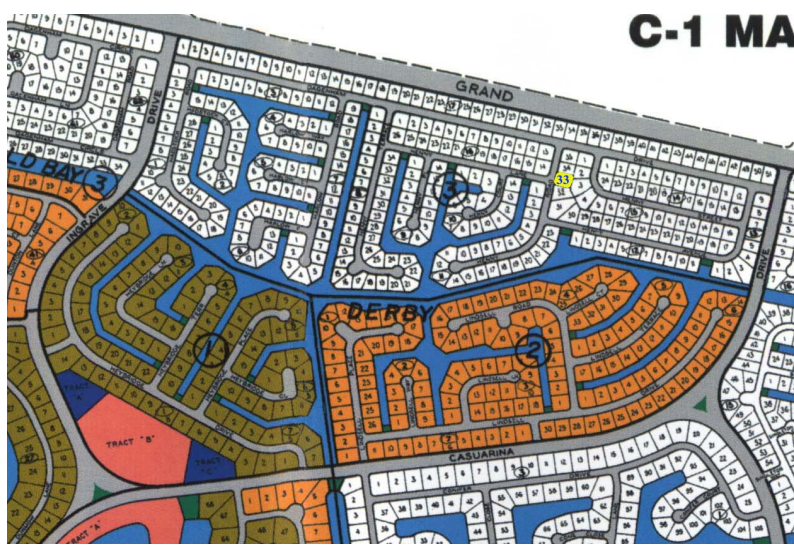

Derby Single Family Residential Lot

Amazing Deal!

Located in Derby Bay, just off The Grand Lucayan Waterway this single family lot is situated in a residential area and is ideal for the construction of a lovely single family home. Derby is a very quiet area and is slowly developing into one of Grand Bahamas sophisticated areas. This lot is measured at 12,483 square feet....read more on our website.

Lot Size: 12,483 sq ft
 Maint. Fees: -
 Subdivision: Derby

Ina Simmons
 Phone: (242)727-0707
 inasimmons@gmail.com

\$14,000 ID# 32041 [View Online](#)
www.sarlesrealty.com