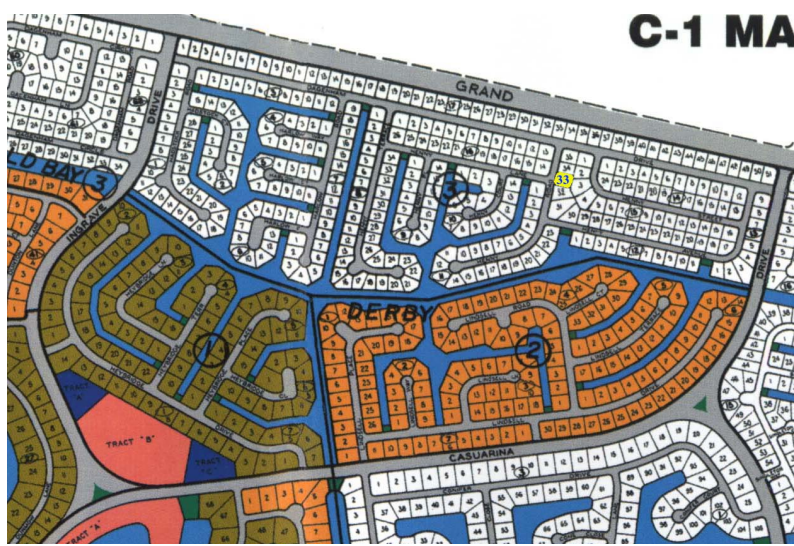

Derby Single Family Residential Lot

Amazing Deal!

Located in Derby Bay, just off The Grand Lucayan Waterway this single family lot is situated in a residential area and is ideal for the construction of a lovely single family home. Derby is a very quiet area and is slowly developing into one of Grand Bahamas sophisticated areas. This lot is measured at 12,483 square feet....read more on our website.

Lot Size: 12,483 sq ft
 Maint. Fees: -
 Subdivision: Derby

Ina Simmons
 Phone:
 inasimmons@gmail.com

\$14,000 ID# 32041 [View Online](#)
www.sarlesrealty.com