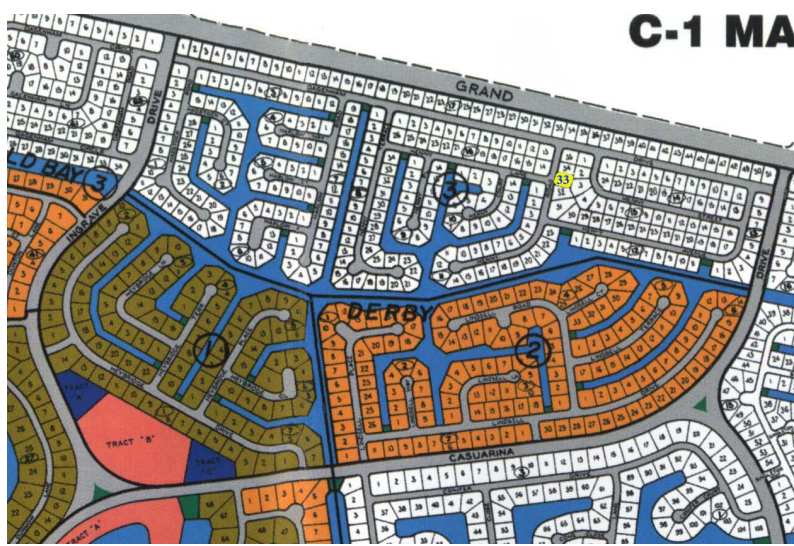

# Derby Single Family Residential Lot

## Amazing Deal!

Located in Derby Bay, just off The Grand Lucayan Waterway this single family lot is situated in a residential area and is ideal for the construction of a lovely single family home. Derby is a very quiet area and is slowly developing into one of Grand Bahamas sophisticated areas. This lot is measured at 12,483 square feet....read more on our website.

Lot Size: 12,483 sq ft  
 Maint. Fees: -  
 Subdivision: Derby

Ina Simmons

Phone: 242-727-0707  
 inasimmons@gmail.com

**\$14,000 ID# 32041** [View Online](#)  
[www.sarlesrealty.com](http://www.sarlesrealty.com)