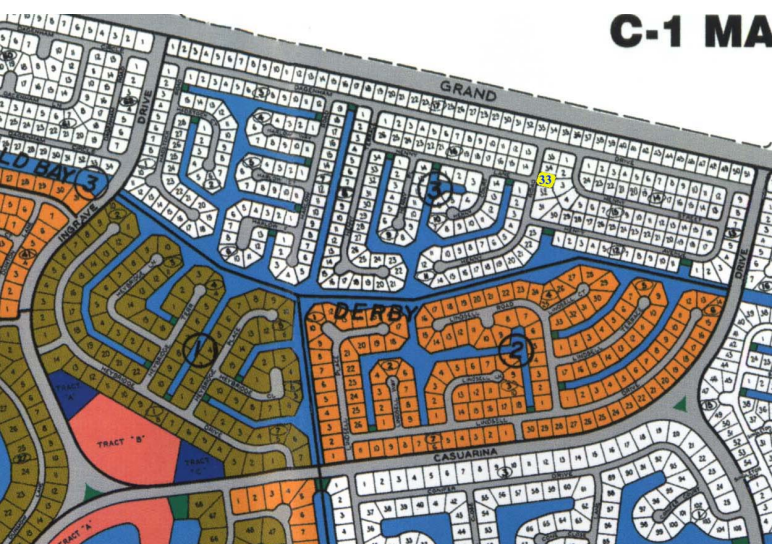

# Derby Single Family Residential Lot

## Amazing Deal!

Located in Derby Bay, just off The Grand Lucayan Waterway this single family lot is situated in a residential area and is ideal for the construction of a lovely single family home. Derby is a very quiet area and is slowly developing into one of Grand Bahamas sophisticated areas. This lot is measured at 12,483 square feet....read more on our website.

Lot Size: 12,483 sq ft  
 Maint. Fees: -  
 Subdivision: Derby

Ina Simmons

Phone: 242-727-0707  
 inasimmons@gmail.com

**\$14,000 ID# 32041** [View Online](#)  
[www.sarlesrealty.com](http://www.sarlesrealty.com)