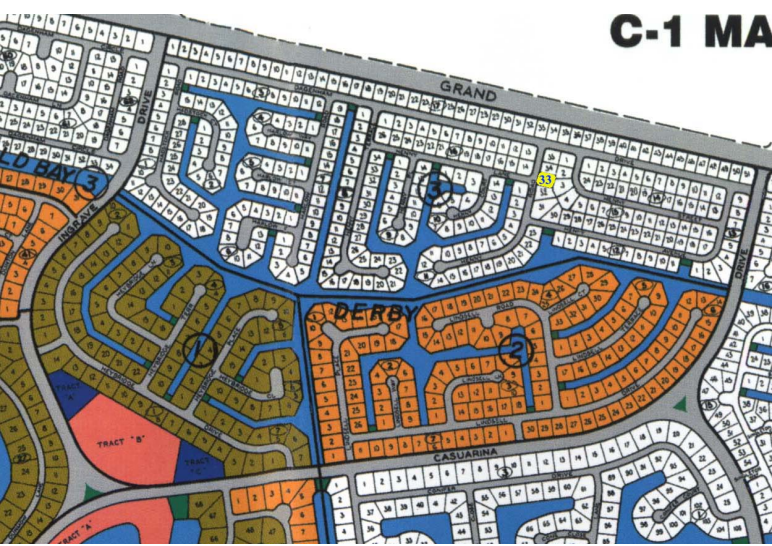

Derby Single Family Residential Lot

Amazing Deal!

Located in Derby Bay, just off The Grand Lucayan Waterway this single family lot is situated in a residential area and is ideal for the construction of a lovely single family home. Derby is a very quiet area and is slowly developing into one of Grand Bahamas sophisticated areas. This lot is measured at 12,483 square feet....read more on our website.

Lot Size: 12,483 sq ft
 Maint. Fees: -
 Subdivision: Derby

Ina Simmons
 Phone:
 inasimmons@gmail.com

\$14,000 ID# 32041 [View Online](#)
www.sarlesrealty.com