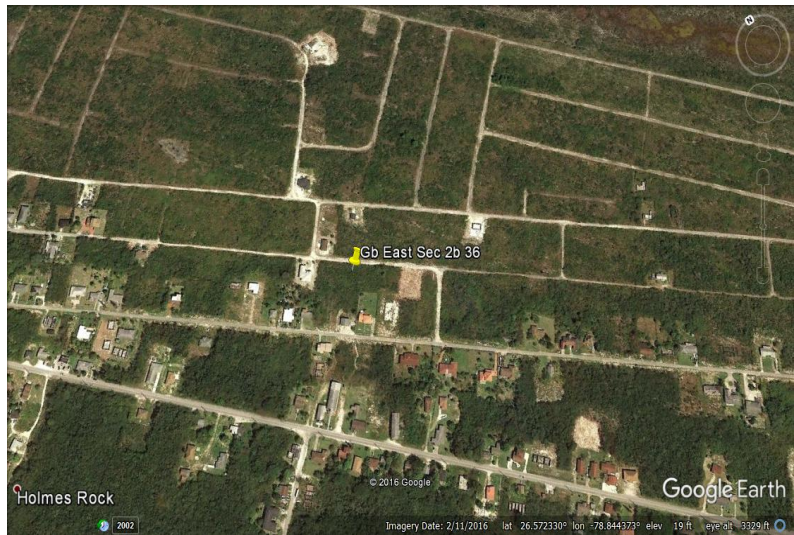

Grand Bahama East 2B

This single family lot is located in the western end of the island in the community of Holmes Rock....

This single family lot is located in the western end of the island in the community of Holmes Rock. Holmes Rock is a quaint settlement with rich family heritage and values. There are nearby homes surrounding this lot. Will be great for anyone trying to get back to their roots....read more on our website.