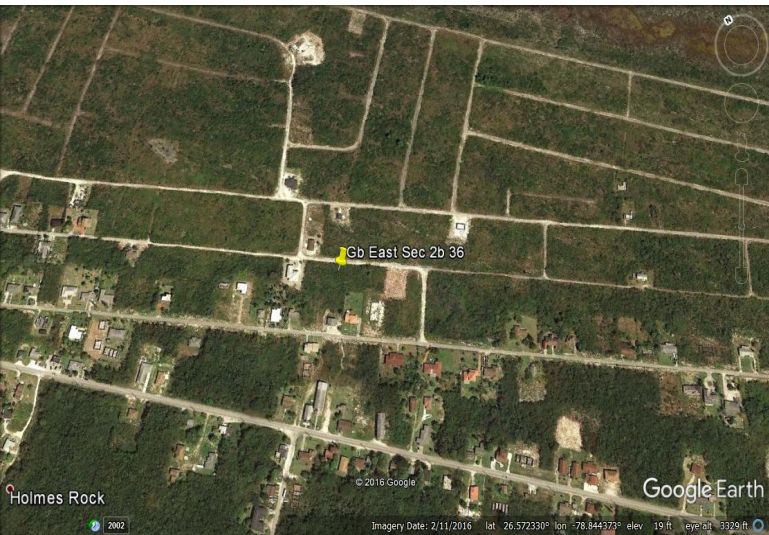

Grand Bahama East 2B

This single family lot is located in the western end of the island in the community of Holmes Rock....

This single family lot is located in the western end of the island in the community of Holmes Rock. Holmes Rock is a quaint settlement with rich family heritage and values. There are nearby homes surrounding this lot. Will be great for anyone trying to get back to their roots....read more on our website.