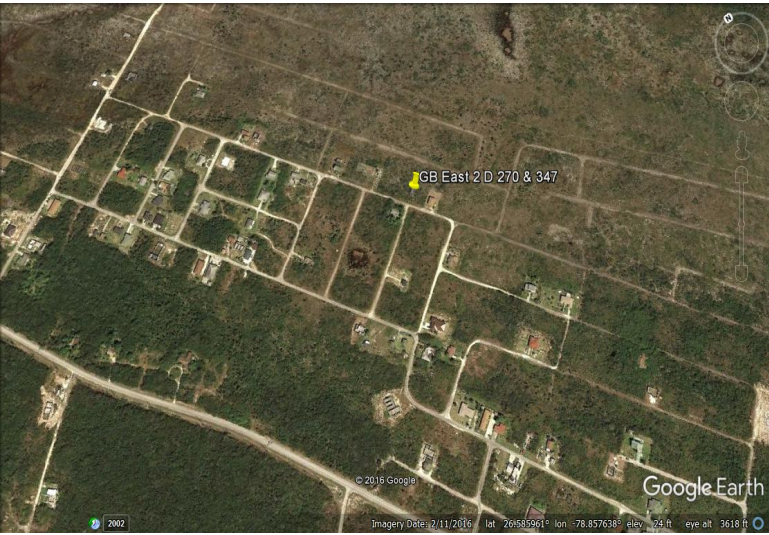

G B East Section D

...read more on our website.

Lot Size: 10,000 sq ft
Maint. Fees: -
Subdivision: Holmes Rock

James Sarles

Phone: (242) 727-8888
jamesarlesrealty@gmail.com

\$7,000 ID# 28905 View Online
www.sarlesrealty.com