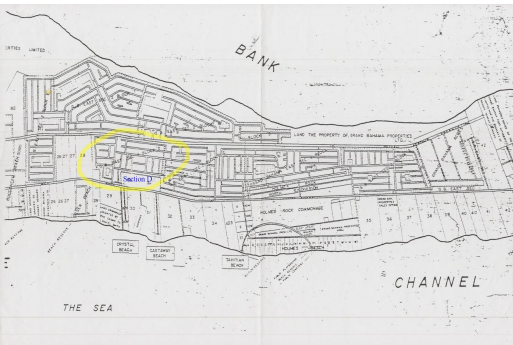

G B East Section D

...read more on our website.

Lot Size: 10,000 sq ft
Maint. Fees: -
Subdivision: Holmes Rock

James Sarles

Phone: (242) 727-8888
jamesarlesrealty@gmail.com

\$7,000 ID# 28905 View Online
www.sarlesrealty.com