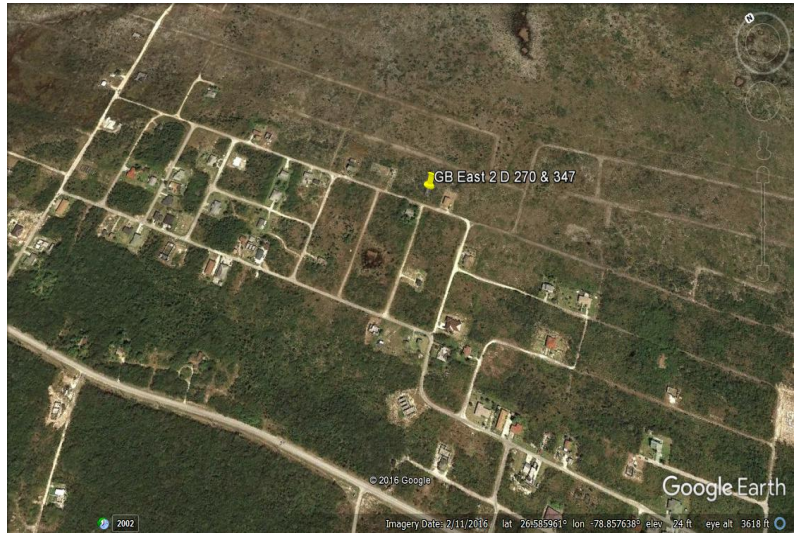

G B East Section D

...read more on our website.

Lot Size: 10,000 sq ft
Maint. Fees: -
Subdivision: Holmes Rock

James Sarles

Phone: (242) 727-8888
jamesarlesrealty@gmail.com

\$7,000 ID# 28905 View Online
www.sarlesrealty.com