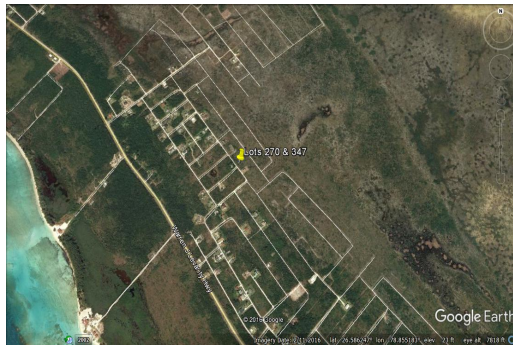

G B East Section D

...read more on our website.

Lot Size: 10,000 sq ft
Maint. Fees: -
Subdivision: Holmes Rock

James Sarles

Phone: (242) 727-8888
jamesarlesrealty@gmail.com

\$7,000 ID# 28905 View Online
www.sarlesrealty.com