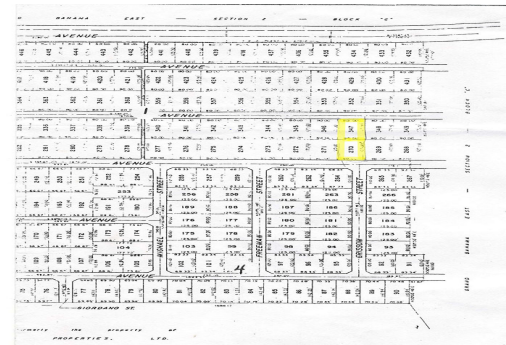

G B East Section D

...read more on our website.

Lot Size: 10,000 sq ft
Maint. Fees: -
Subdivision: Holmes Rock

James Sarles

Phone: (242) 727-8888
jamesarlesrealty@gmail.com

\$7,000 ID# 28905 View Online
www.sarlesrealty.com