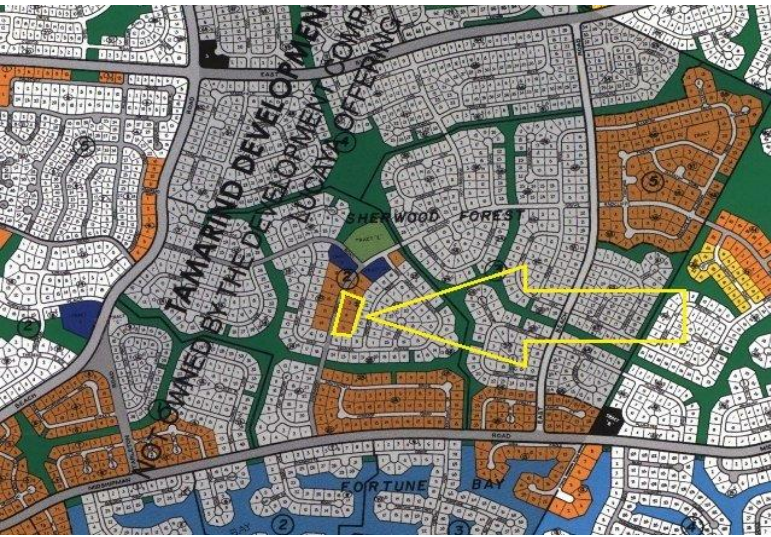

Large Multi Family Lots

2.2 acres multi-family land

2.19 acre multi-family lots great for apartment rental complex....read more on our website.

- Bedrooms: 1
- Bathrooms: 1
- Lot Size: 95641
- Maint. Fees: \$322.50 each lot per year
- Subdivision: Sherwood Forest