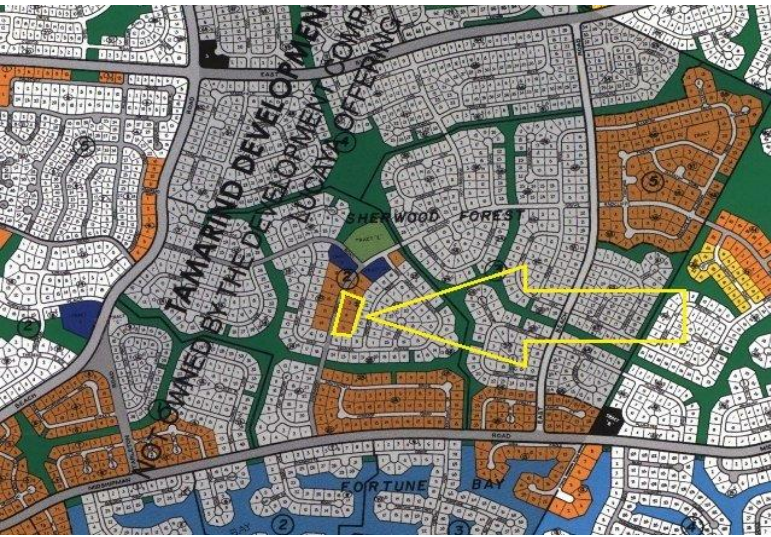

# Large Multi Family Lots

## 2.2 acres multi-family land

2.19 acre multi-family lots great for apartment rental complex....read more on our website.

- Bedrooms: 1
- Bathrooms: 1
- Lot Size: 95641
- Maint. Fees: \$322.50 each lot per year
- Subdivision: Sherwood Forest