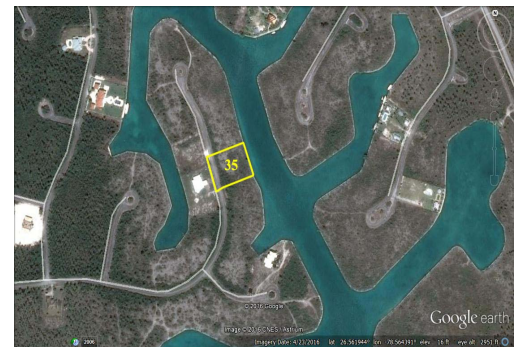

Pearl Bay Grand Lucayan Waterway Lot #8211; Make an offer

All offers Considered!!

Located on Black Pearl Close this Mult-family lot is measured at 43,000 square feet and boasts 200 feet of deep water canal frontage. This is a great location for boater's looking to lead a great island life, It is only ten minutes from the beach, Port Lucaya (the ideal place for shopping and dining), schools and minutes away from the airport.Motivated seller Must sell and will consider all offers....read more on our website.

Lot Size: 43,000 sq ft
Maint. Fees: -
Subdivision: Pearl Bay
Features: Canal Front

Ina Simmons
Phone: (242)727-0707
inasimmons@gmail.com

\$230,000 ID# 27015 [View Online](#)
www.sarlesrealty.com