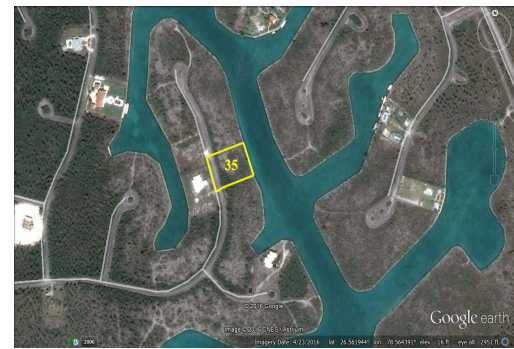

Pearl Bay Grand Lucayan Waterway Lot #8211; Make an offer

All offers Considered!!

Located on Black Pearl Close this Mult-family lot is measured at 43,000 square feet and boasts 200 feet of deep water canal frontage. This is a great location for boater's looking to lead a great island life, It is only ten minutes from the beach, Port Lucaya (the ideal place for shopping and dining), schools and minutes away from the airport.Motivated seller Must sell and will consider all offers....read more on our website.

Lot Size: 43,000 sq ft
Maint. Fees: -
Subdivision: Pearl Bay
Features: Canal Front

Ina Simmons
Phone:
inasimmons@gmail.com

\$230.000 ID# 27015 [View Online](#)
www.sarlesrealty.com