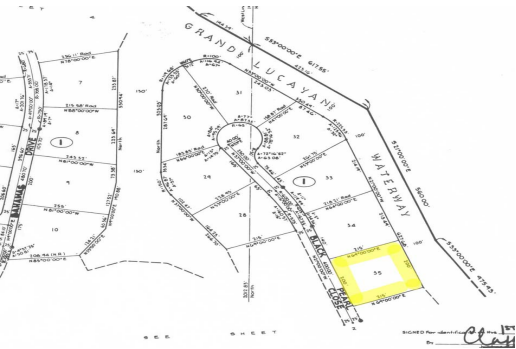

Pearl Bay Grand Lucayan Waterway Lot #8211; Make an offer

All offers Considered!!

Located on Black Pearl Close this Mult-family lot is measured at 43,000 square feet and boasts 200 feet of deep water canal frontage. This is a great location for boater's looking to lead a great island life, It is only ten minutes from the beach, Port Lucaya (the ideal place for shopping and dining), schools and minutes away from the airport.Motivated seller Must sell and will consider all offers....read more on our website.

Lot Size: 43,000 sq ft
Maint. Fees: -
Subdivision: Pearl Bay
Features: Canal Front

Ina Simmons
Phone:
inasimmons@gmail.com

\$230.000 ID# 27015 [View Online](#)
www.sarlesrealty.com