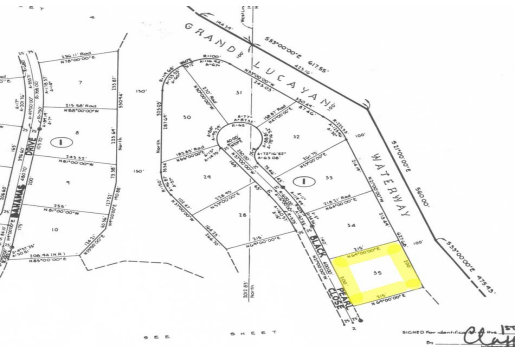

Pearl Bay Grand Lucayan Waterway Lot #8211; Make an offer

All offers Considered!!

Located on Black Pearl Close this Mult-family lot is measured at 43,000 square feet and boasts 200 feet of deep water canal frontage. This is a great location for boater's looking to lead a great island life, It is only ten minutes from the beach, Port Lucaya (the ideal place for shopping and dining), schools and minutes away from the airport.Motivated seller Must sell and will consider all offers....read more on our website.

Lot Size: 43,000 sq ft
Maint. Fees: -
Subdivision: Pearl Bay
Features: Canal Front

Ina Simmons
Phone: (242)727-0707
inasimmons@gmail.com

\$230,000 ID# 27015 [View Online](#)
www.sarlesrealty.com