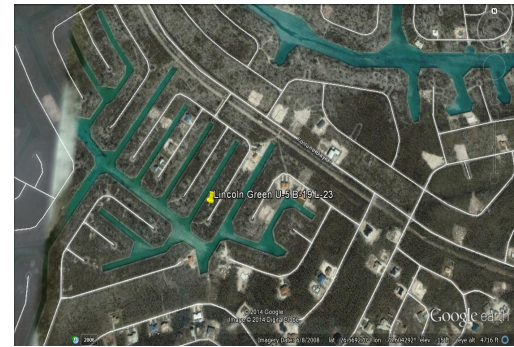

Lincoln Green Residential Land

Residential property situated on Fresh Water Canal in Lincoln Green Subdivision.

This lot is a part of Unit 5 in Lincoln Green and is situated on Morecambe Drive. Great lot for a family home! This lot is situated on a fresh water canal with 90 feet on the waterfront. Utilities are in the area and the service charges are reasonable.

Lincoln Green is Grand Bahama's largest subdivision with five separate areas that encompass single-family, duplex and multi-family zoning. A portion of the Lincoln Green subdivision sits on Grand Bahama's only fresh water canal property and has been rapidly expanding over the last few years. The Lincoln Green Subdivision sits east of Fortune Bay Drive....read more on our website.

Lot Size: 11,250 sq ft
Maint. Fees: Requested
Subdivision: Lincoln Green
Features: Canal Front

James Sarles

Phone: (242) 727-8888
jamesarlesrealty@gmail.com

\$34,000 ID# 8178 [View Online](#)
www.sarlesrealty.com