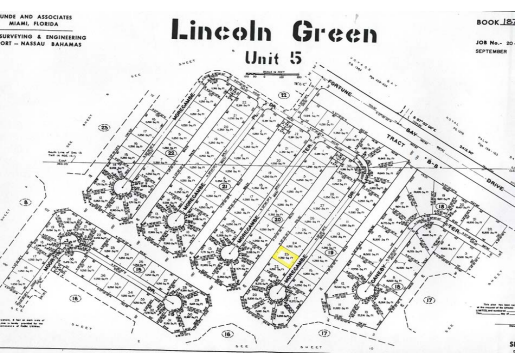

Lincoln Green Residential Land

Residential property situated on Fresh Water Canal in Lincoln Green Subdivision.

This lot is a part of Unit 5 in Lincoln Green and is situated on Morecambe Drive. Great lot for a family home! This lot is situated on a fresh water canal with 90 feet on the waterfront. Utilities are in the area and the service charges are reasonable.

Lincoln Green is Grand Bahama's largest subdivision with five separate areas that encompass single-family, duplex and multi-family zoning. A portion of the Lincoln Green subdivision sits on Grand Bahama's only fresh water canal property and has been rapidly expanding over the last few years. The Lincoln Green Subdivision sits east of Fortune Bay Drive....read more on our website.

Lot Size: 11,250 sq ft
Maint. Fees: Requested
Subdivision: Lincoln Green
Features: Canal Front

James Sarles

Phone: (242) 727-8888
jamesarlesrealty@gmail.com

\$34,000 ID# 8178 [View Online](#)
www.sarlesrealty.com