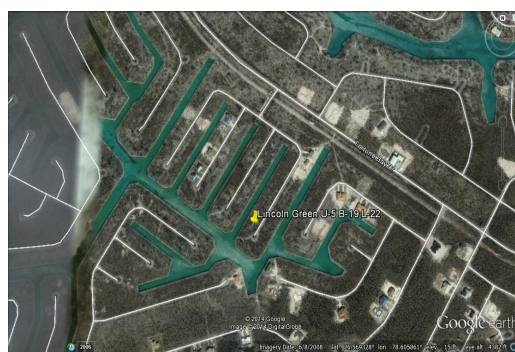

Lincoln Green Residential Land

Residential property situated on Fresh Water Canal in Lincoln Green Subdivision.

This lot is a part of Unit 5 in Lincoln Green and is situated on Morecambe Drive. Great lot for a family home! This lot is situated on a fresh water canal with 90 feet on the waterfront. Utilities are in the area and the service charges are reasonable.

Lincoln Green is Grand Bahama's largest subdivision with five separate areas that encompass single-family, duplex and multi-family zoning. A portion of the Lincoln Green subdivision sits on Grand Bahama's only fresh water canal property and has been rapidly expanding over the last few years. The Lincoln Green Subdivision sits east of Fortune Bay Drive....read more on our website.

Lot Size: 11,250 sq ft
Maint. Fees: Requested
Subdivision: Lincoln Green
Features: Canal Front

James Sarles

Phone: (242) 727-8888
jamesarlesrealty@gmail.com

\$34,000 ID# 8177 [View Online](#)
www.sarlesrealty.com