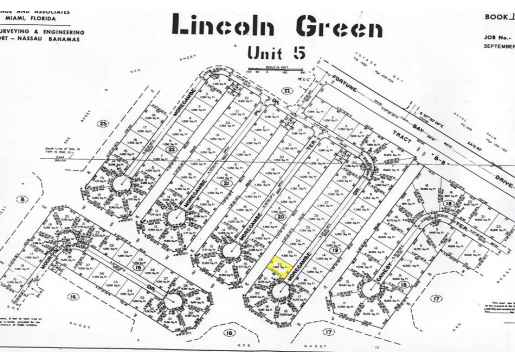

Lincoln Green Residential Land

Residential property situated on Fresh Water Canal in Lincoln Green Subdivision.

This lot is a part of Unit 5 in Lincoln Green and is situated on Morecambe Drive. Great lot for a family home! This lot is situated on a fresh water canal with 90 feet on the waterfront. Utilities are in the area and the service charges are reasonable.

Lincoln Green is Grand Bahama's largest subdivision with five separate areas that encompass single-family, duplex and multi-family zoning. A portion of the Lincoln Green subdivision sits on Grand Bahama's only fresh water canal property and has been rapidly expanding over the last few years. The Lincoln Green Subdivision sits east of Fortune Bay Drive....read more on our website.

Lot Size: 11,250 sq ft
Maint. Fees: Requested
Subdivision: Lincoln Green
Features: Canal Front

James Sarles

Phone: (242) 727-8888
jamesarlesrealty@gmail.com

\$34,000 ID# 8177 [View Online](#)
www.sarlesrealty.com