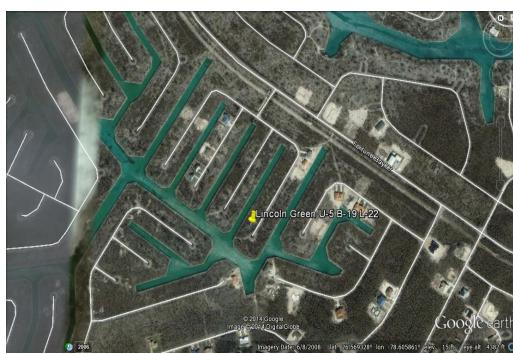

Lincoln Green Residential Land

Residential property situated on Fresh Water Canal in Lincoln Green Subdivision.

This lot is a part of Unit 5 in Lincoln Green and is situated on Morecambe Drive. Great lot for a family home! This lot is situated on a fresh water canal with 90 feet on the waterfront. Utilities are in the area and the service charges are reasonable.

Lincoln Green is Grand Bahama's largest subdivision with five separate areas that encompass single-family, duplex and multi-family zoning. A portion of the Lincoln Green subdivision sits on Grand Bahama's only fresh water canal property and has been rapidly expanding over the last few years. The Lincoln Green Subdivision sits east of Fortune Bay Drive....read more on our website.

Lot Size: 11,250 sq ft
Maint. Fees: Requested
Subdivision: Lincoln Green
Features: Canal Front

James Sarles

Phone: (242) 727-8888
jamesarlesrealty@gmail.com

\$34,000 ID# 8177 [View Online](#)
www.sarlesrealty.com