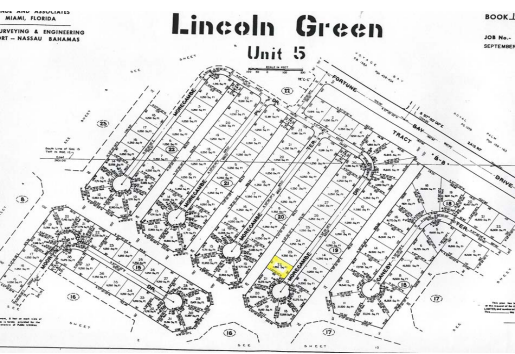

Lincoln Green Residential Land

Residential property situated on Fresh Water Canal in Lincoln Green Subdivision.

This lot is a part of Unit 5 in Lincoln Green and is situated on Morecambe Drive. Great lot for a family home! This lot is situated on a fresh water canal with 90 feet on the waterfront. Utilities are in the area and the service charges are reasonable.

Lincoln Green is Grand Bahama's largest subdivision with five separate areas that encompass single-family, duplex and multi-family zoning. A portion of the Lincoln Green subdivision sits on Grand Bahama's only fresh water canal property and has been rapidly expanding over the last few years. The Lincoln Green Subdivision sits east of Fortune Bay Drive....read more on our website.

Lot Size: 11,250 sq ft
Maint. Fees: Requested
Subdivision: Lincoln Green
Features: Canal Front

James Sarles

Phone: (242) 727-8888
jamesarlesrealty@gmail.com

\$34,000 ID# 8177 [View Online](#)
www.sarlesrealty.com