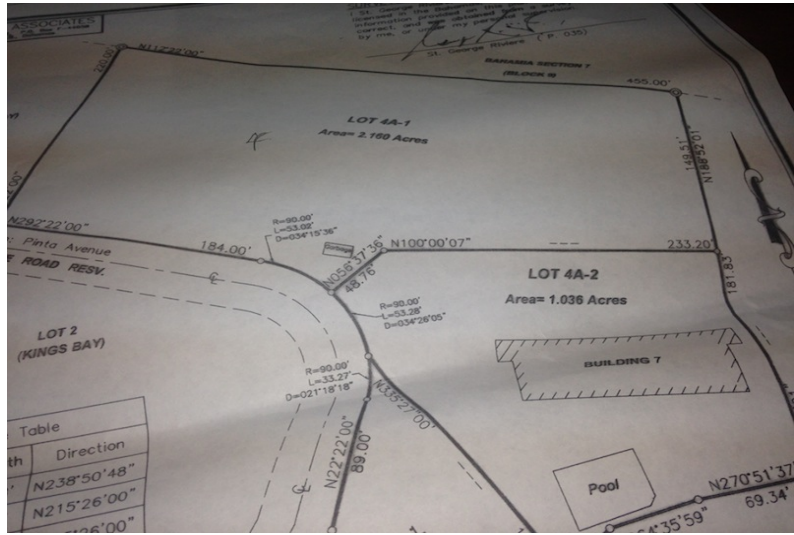

2 ACRE MULTI-FAMILY LOT FOR SALE

INVESTMENT OPPORTUNITY

2 ACRE MULTIFAMILY LOT. IDEAL FOR CONDOS. GREAT INVESTMENT AND OPPORTUNITY. CALL JAMES SARLES AT 242 727 8888 FOR MORE INFORMATION TODAY.

...read more on our website.

Lot Size: 2.160 ACRE

Maint. Fees: -

Subdivision: Bahamia

Dwayne King

Phone: (242)441-3877

dwaynekingsales@gmail.com

\$149,999 ID# 8083 View Online
www.sarlesrealty.com