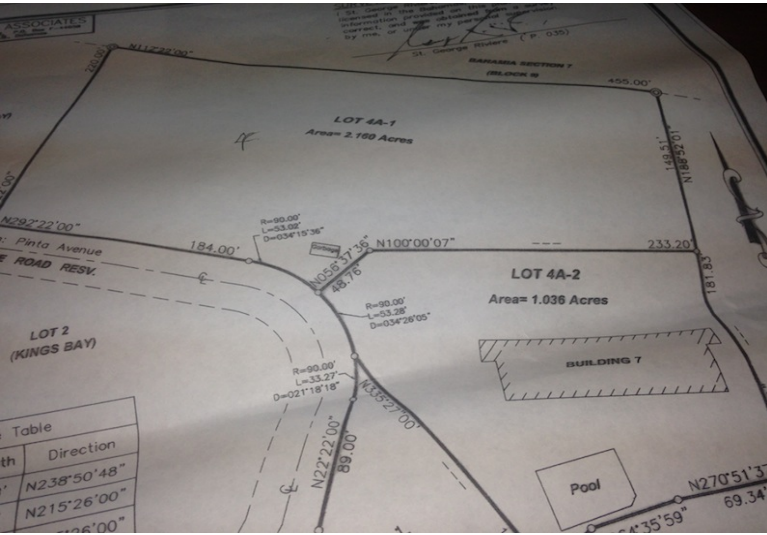

2 ACRE MULTI-FAMILY LOT FOR SALE

INVESTMENT OPPORTUNITY

2 ACRE MULTIFAMILY LOT. IDEAL FOR CONDOS. GREAT INVESTMENT AND OPPORTUNITY. CALL JAMES SARLES AT 242 727 8888 FOR MORE INFORMATION TODAY.

...read more on our website.

Lot Size: 2.160 ACRE

Maint. Fees: -

Subdivision: Bahamia

Dwayne King

Phone: (242)441-3877

dwaynekingsales@gmail.com

\$149,999 ID# 8083 View Online
www.sarlesrealty.com