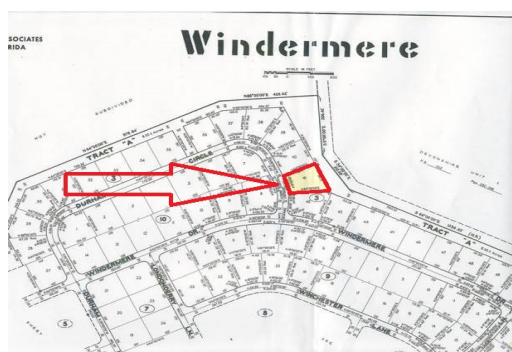

Windermere Multifamily Lot

This Windermere lot is zoned multifamily and is just under half an acre in size. This is a good...

This Windermere lot is zoned multifamily and is just under half an acre in size. This is a good area for future investment....read more on our website.

Lot Size: 18,912 sq ft
 Maint. Fees: \$150 per year
 Subdivision: Windermere

Tiffany Smith
 Phone: (242) 727-8066
 kekris4@gmail.com

\$37,000 ID# 8069 [View Online](#)
www.sarlesrealty.com