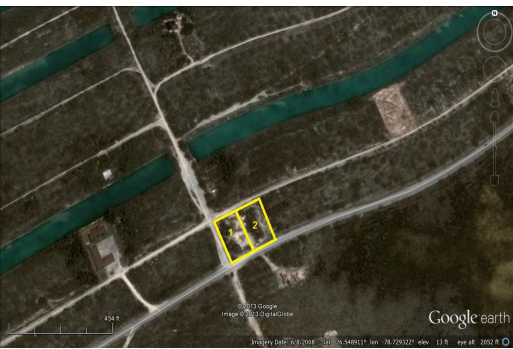

# DOUBLE Multi-Family Lots

## PRICED TO SELL DOUBLE QUEEN'S COVE MULTI-FAMILY LOTS

These side by side lots are located in the gated community of Queen's Cove. They are multi-family lot and ready to build on, with all utilities in place....read more on our website.

Lot Size: 26550  
Maint. Fees: Requested  
Subdivision: Queen's  
Cove

Ina Simmons

Phone: (242)727-0707  
inasimmons@gmail.com

**\$25,000 ID# 7883** [View Online](#)  
[www.sarlesrealty.com](http://www.sarlesrealty.com)