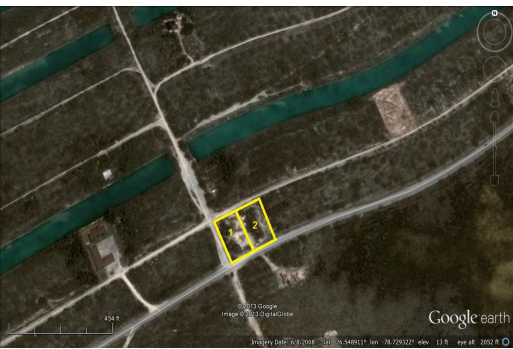

Multi Family Queen's Cove

PRICED TO SELL QUEEN'S COVE MULTI-FAMILY LOT

This lot is located in the gated community of Queen's Cove. It is a multi-family lot and the lot next to it is available as well....read more on our website.

Lot Size: 13,500 sq ft
Maint. Fees: Requested
Subdivision: Queen's Cove
Features: Gated

Ina Simmons

Phone: 242-727-0707
inasimmons@gmail.com

\$12.500 ID# 7881 [View Online](#)
www.sarlesrealty.com