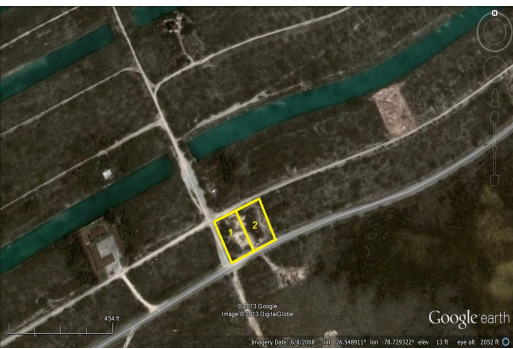

Multi Family Queen's Cove

PRICED TO SELL QUEEN'S COVE MULTI-FAMILY LOT

This lot is located in the gated community of Queen's Cove. It is a multi-family lot and the lot next to it is available as well....read more on our website.

Lot Size: 13,500 sq ft
Maint. Fees: Requested
Subdivision: Queen's Cove
Features: Gated

Ina Simmons

Phone: (242)727-0707
inasimmons@gmail.com

\$12,500 ID# 7881 [View Online](#)
www.sarlesrealty.com