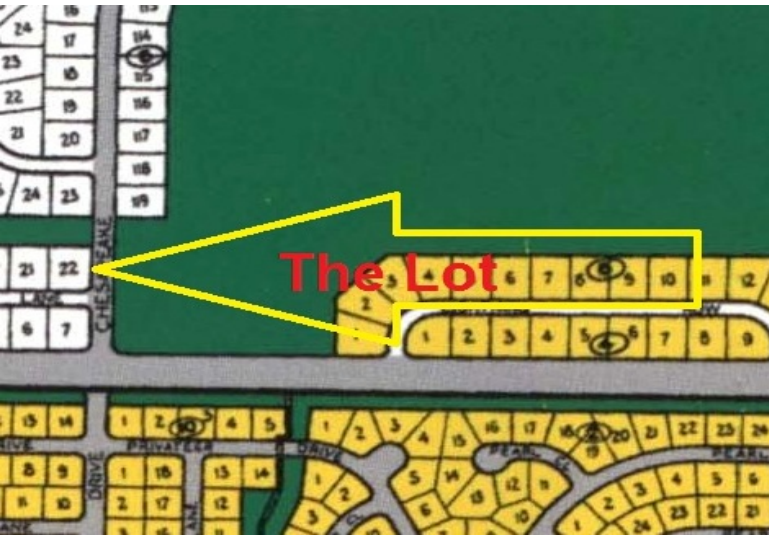

# Great Single Family Lot

## Great Price for a Single Family Chesapeake Lot

This lot is located right across from the Lucayan International School, just off of Midshipman Road....read more on our website.

Lot Size: 18,750 SQ FT  
Maint. Fees: \$200 per year  
Subdivision: Chesapeake