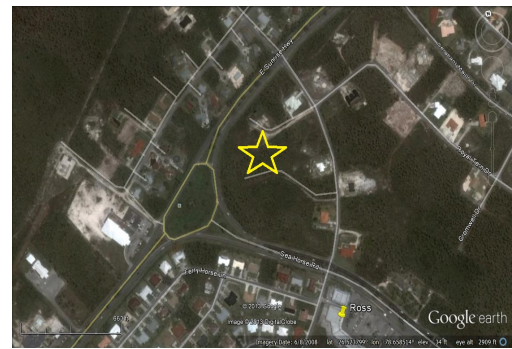

Affordable Lucayan Knoll Lot

Very Large and Unique Single Family Lot

Just Off the Lucayan Circle, this lot is very centrally located, large and and excellent single family lot choice....read more on our website.

Lot Size: 19,400 sq ft
Maint. Fees: awaiting reply
Subdivision: Lucayan Knoll

Tiffany Smith

Phone: (242) 727-8066
kekris4@gmail.com

\$25,000 ID# 7870 [View Online](#)
www.sarlesrealty.com