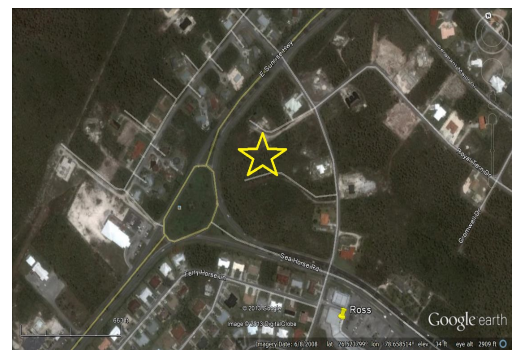

Affordable Lucayan Knoll Lot

Very Large and Unique Single Family Lot

Just Off the Lucayan Circle, this lot is very centrally located, large and and excellent single family lot choice....read more on our website.

Lot Size: 19,400 sq ft
Maint. Fees: awaiting reply
Subdivision: Lucayan Knoll

Tiffany Smith

Phone:

kekris4@gmail.com

\$25,000 ID# 7870 [View Online](#)
www.sarlesrealty.com