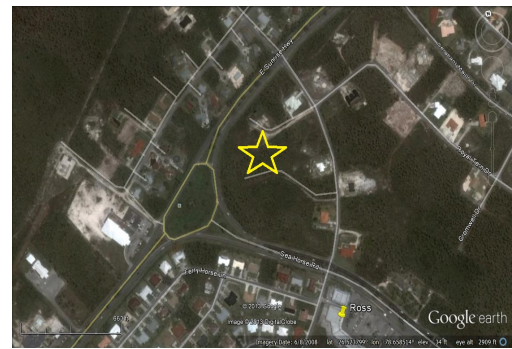

Affordable Lucayan Knoll Lot

Very Large and Unique Single Family Lot

Just Off the Lucayan Circle, this lot is very centrally located, large and and excellent single family lot choice....read more on our website.

Lot Size: 19,400 sq ft
Maint. Fees: awaiting reply
Subdivision: Lucayan Knoll

Tiffany Smith

Phone:

kekris4@gmail.com

\$25,000 ID# 7870 [View Online](#)
www.sarlesrealty.com