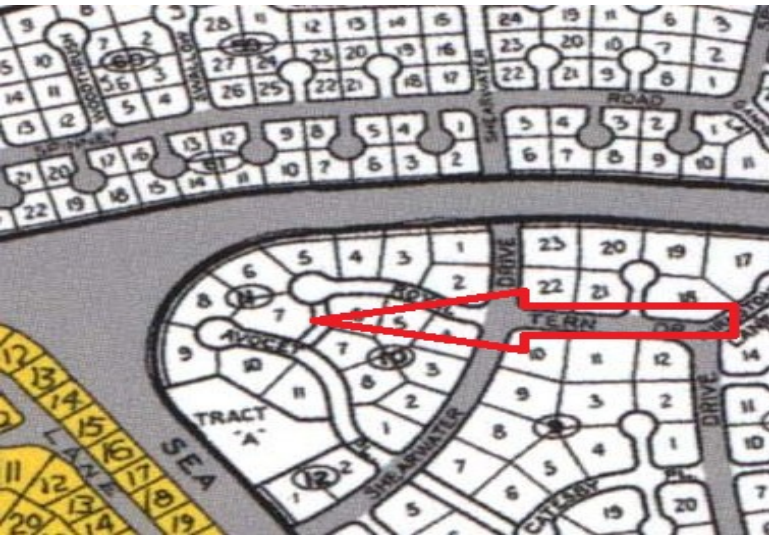

Affordable Lucayan Knoll Lot

Very Large and Unique Single Family Lot

Just Off the Lucayan Circle, this lot is very centrally located, large and and excellent single family lot choice....read more on our website.

Lot Size: 19,400 sq ft
Maint. Fees: awaiting reply
Subdivision: Lucayan Knoll

Tiffany Smith

Phone:

kekris4@gmail.com

\$25,000 ID# 7870 [View Online](#)
www.sarlesrealty.com