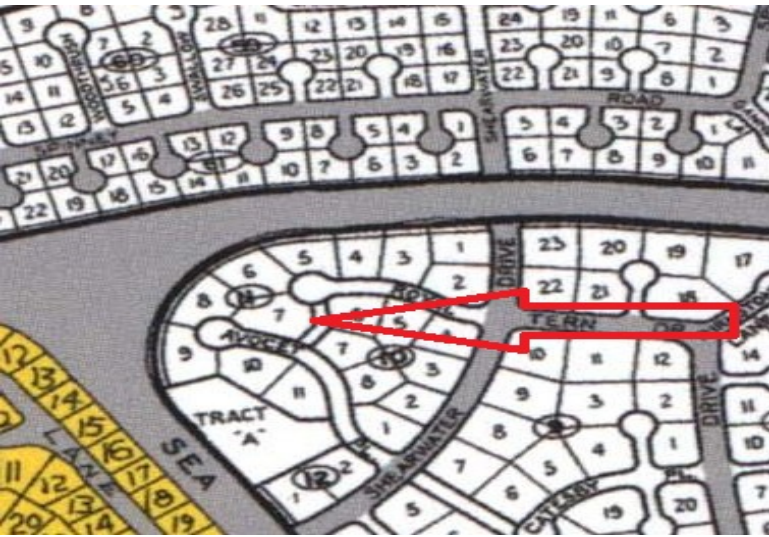

Affordable Lucayan Knoll Lot

Very Large and Unique Single Family Lot

Just Off the Lucayan Circle, this lot is very centrally located, large and and excellent single family lot choice....read more on our website.

Lot Size: 19,400 sq ft
Maint. Fees: awaiting reply
Subdivision: Lucayan Knoll

Tiffany Smith

Phone: (242) 727-8066
kekris4@gmail.com

\$25,000 ID# 7870 [View Online](#)
www.sarlesrealty.com