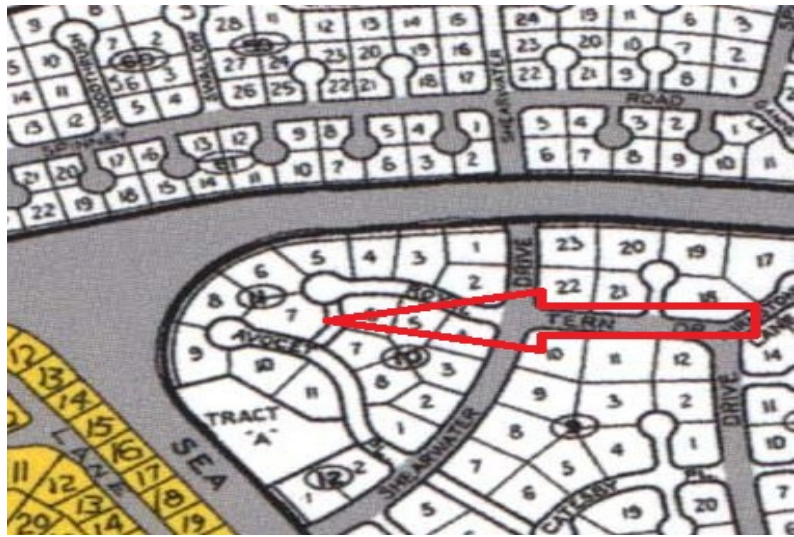

Affordable Lucayan Knoll Lot

Very Large and Unique Single Family Lot

Just Off the Lucayan Circle, this lot is very centrally located, large and and excellent single family lot choice....read more on our website.

Lot Size: 19,400 sq ft
Maint. Fees: awaiting reply
Subdivision: Lucayan Knoll

Tiffany Smith

Phone:

kekris4@gmail.com

\$25,000 ID# 7870 [View Online](#)
www.sarlesrealty.com