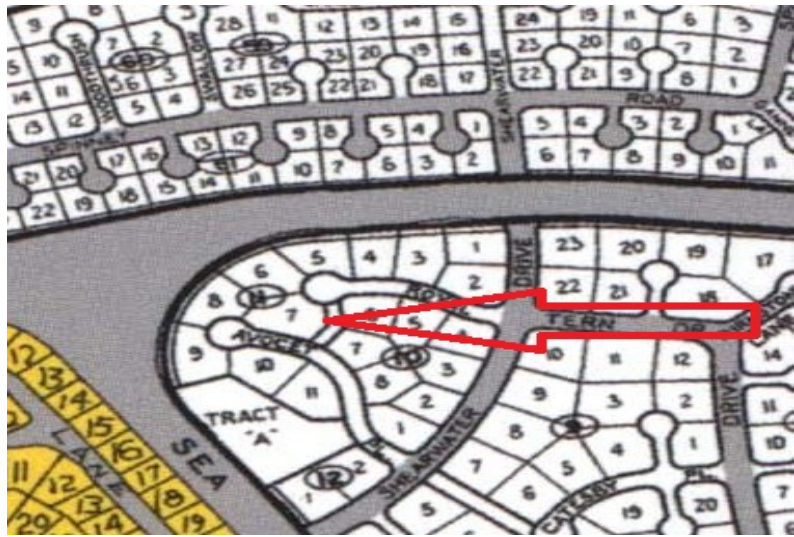

Affordable Lucayan Knoll Lot

Very Large and Unique Single Family Lot

Just Off the Lucayan Circle, this lot is very centrally located, large and and excellent single family lot choice....read more on our website.

Lot Size: 19,400 sq ft
Maint. Fees: awaiting reply
Subdivision: Lucayan Knoll

Tiffany Smith

Phone: (242) 727-8066
kekris4@gmail.com

\$25,000 ID# 7870 [View Online](#)
www.sarlesrealty.com