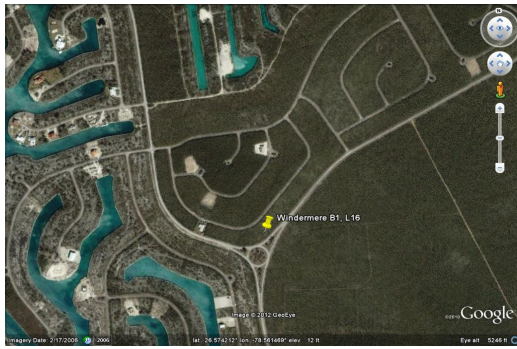

Windemere Multifamily

This large multifamily lot is located in the quiet subdivision of Windemere. With utilities in...

This large multifamily lot is located in the quiet subdivision of Windemere. With utilities in place this lot is great for an income producing property. Call in today for more info....read more on our website.

Lot Size: 21,000 sq ft approx
 Maint. Fees: -
 Subdivision: Windemere

James Sarles
 Phone: (242) 727-8888
 jamesarlesrealty@gmail.com

\$28,000 ID# 7691 View Online
www.sarlesrealty.com