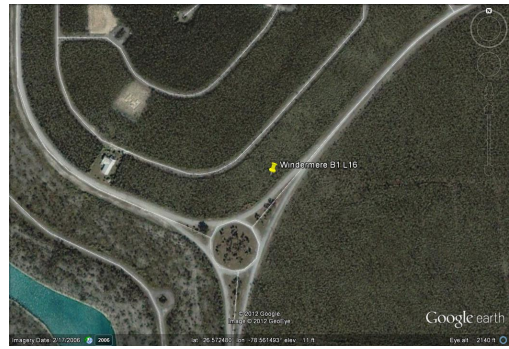

Windemere Multifamily

This large multifamily lot is located in the quiet subdivision of Windemere. With utilities in...

This large multifamily lot is located in the quiet subdivision of Windemere. With utilities in place this lot is great for an income producing property. Call in today for more info....read more on our website.

Lot Size: 21,000 sq ft approx
 Maint. Fees: -
 Subdivision: Windemere

James Sarles
 Phone: (242) 727-8888
 jamesarlesrealty@gmail.com

\$28,000 ID# 7691 View Online
www.sarlesrealty.com