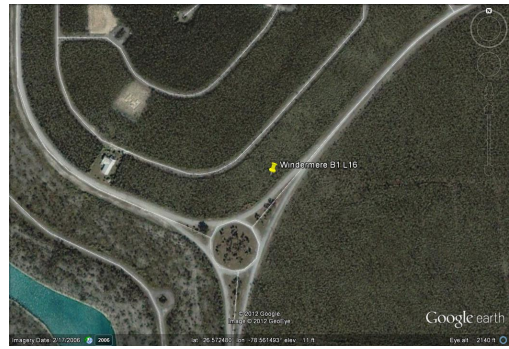

Windemere Multifamily

This large multifamily lot is located in the quiet subdivision of Windemere. With utilities in...

This large multifamily lot is located in the quiet subdivision of Windemere. With utilities in place this lot is great for an income producing property. Call in today for more info....read more on our website.

Lot Size: 21,000 sq ft approx
Maint. Fees: -
Subdivision: Windemere

James Sarles
Phone: (242) 727-8888
jamesarlesrealty@gmail.com

\$28,000 ID# 7691 View Online
www.sarlesrealty.com