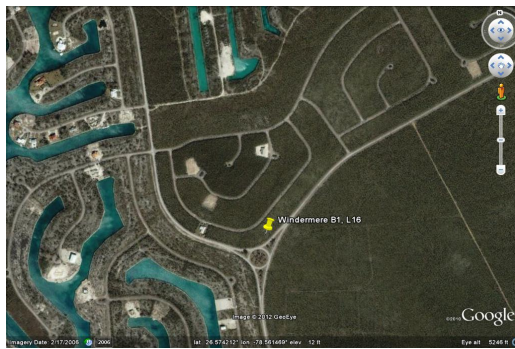

Windemere Multifamily

This large multifamily lot is located in the quiet subdivision of Windemere. With utilities in...

This large multifamily lot is located in the quiet subdivision of Windemere. With utilities in place this lot is great for an income producing property. Call in today for more info....read more on our website.

Lot Size: 21,000 sq ft
approx
Maint. Fees: -
Subdivision: Windemere

James Sarles

Phone: (242) 727-8888
jamesarlesrealty@gmail.com

\$28,000 ID# 7691 View Online
www.sarlesrealty.com