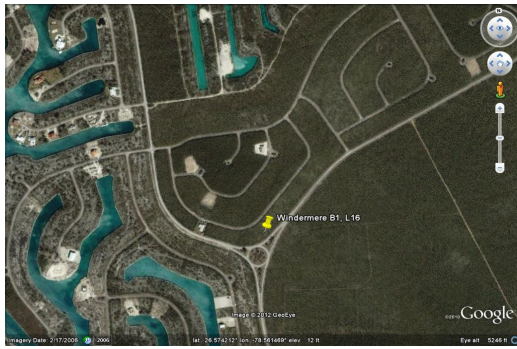

Windemere Multifamily

This large multifamily lot is located in the quiet subdivision of Windemere. With utilities in...

This large multifamily lot is located in the quiet subdivision of Windemere. With utilities in place this lot is great for an income producing property. Call in today for more info....read more on our website.

Lot Size: 21,000 sq ft approx
Maint. Fees: -
Subdivision: Windemere

James Sarles
Phone: (242) 727-8888
jamesarlesrealty@gmail.com

\$28,000 ID# 7691 View Online
www.sarlesrealty.com