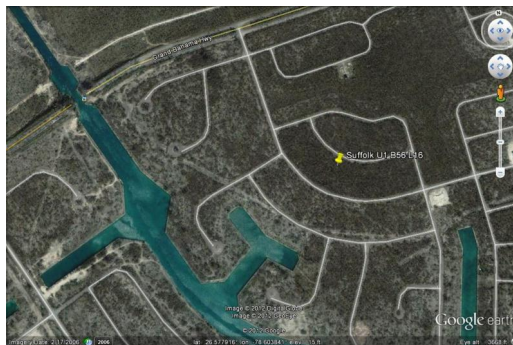

Suffolk Multifamily Lot

SUFFOLK 1

This lot is located over the bridge in the underdeveloped subdivision of Suffolk. With all...

This lot is located over the bridge in the underdeveloped subdivision of Suffolk. With all utilities in place this lot is a good location for an income producing property. Call in today for more information....read more on our website.

Lot Size: 16,574 sq ft
 Maint. Fees: NR left the company. Listing switched to JS. Dec 11, 2014
 Subdivision: Suffolk

James Sarles
 Phone: (242) 727-8888
 jamesarlesrealty@gmail.com

\$56,000 ID# 7561 View Online
www.sarlesrealty.com