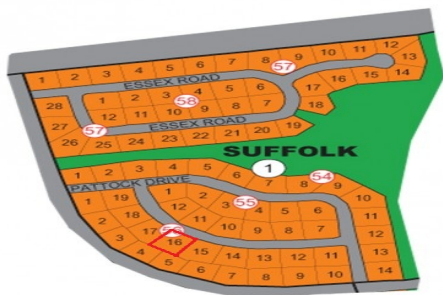

# Suffolk Multifamily Lot

**SUFFOLK 1**

**This lot is located over the bridge in the underdeveloped subdivision of Suffolk. With all...**

This lot is located over the bridge in the underdeveloped subdivision of Suffolk. With all utilities in place this lot is a good location for an income producing property. Call in today for more information....read more on our website.

Lot Size: 16,574 sq ft  
 Maint. Fees: NR left the company. Listing switched to JS. Dec 11, 2014  
 Subdivision: Suffolk

**James Sarles**  
 Phone: (242) 727-8888  
 jamesarlesrealty@gmail.com

**\$56,000 ID# 7561 View Online**  
[www.sarlesrealty.com](http://www.sarlesrealty.com)