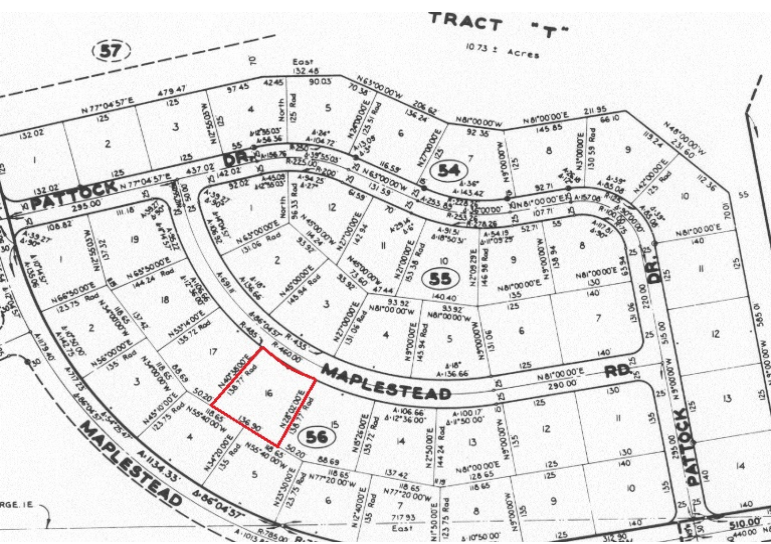

Suffolk Multifamily Lot

SUFFOLK 1

This lot is located over the bridge in the underdeveloped subdivision of Suffolk. With all...

This lot is located over the bridge in the underdeveloped subdivision of Suffolk. With all utilities in place this lot is a good location for an income producing property. Call in today for more information....read more on our website.

Lot Size: 16,574 sq ft
 Maint. Fees: NR left the company. Listing switched to JS. Dec 11, 2014
 Subdivision: Suffolk

James Sarles
 Phone: (242) 727-8888
 jamesarlesrealty@gmail.com

\$56,000 ID# 7561 View Online
www.sarlesrealty.com