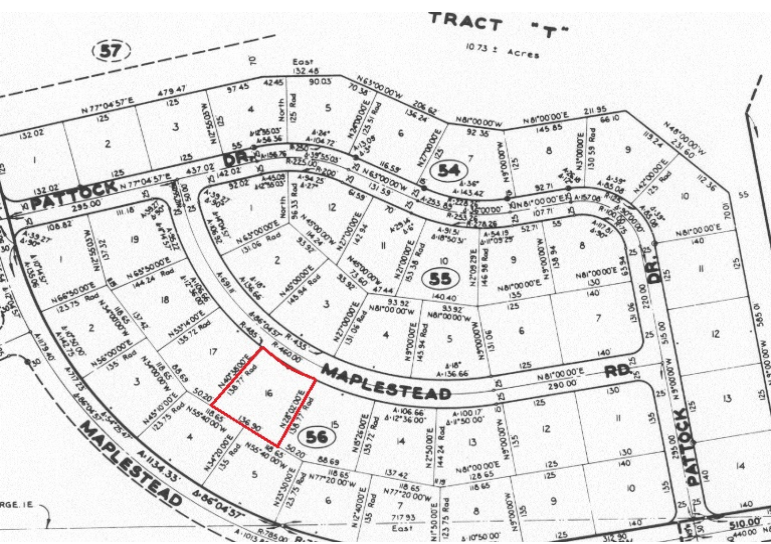

# Suffolk Multifamily Lot

**SUFFOLK 1**

**This lot is located over the bridge in the underdeveloped subdivision of Suffolk. With all...**

This lot is located over the bridge in the underdeveloped subdivision of Suffolk. With all utilities in place this lot is a good location for an income producing property. Call in today for more information....read more on our website.

Lot Size: 16,574 sq ft  
 Maint. Fees: NR left the company. Listing switched to JS. Dec 11, 2014  
 Subdivision: Suffolk

**James Sarles**  
 Phone: (242) 727-8888  
 jamesarlesrealty@gmail.com

**\$56,000 ID# 7561 View Online**  
[www.sarlesrealty.com](http://www.sarlesrealty.com)