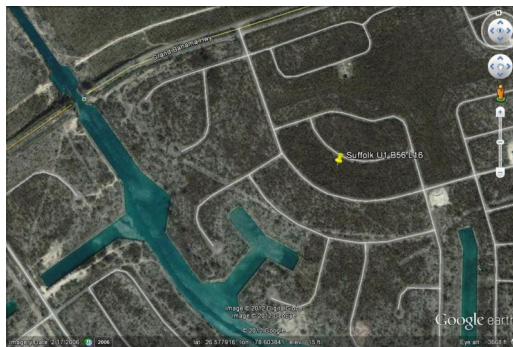

# Suffolk Multifamily Lot

**SUFFOLK 1**

**This lot is located over the bridge in the underdeveloped subdivision of Suffolk. With all...**

This lot is located over the bridge in the underdeveloped subdivision of Suffolk. With all utilities in place this lot is a good location for an income producing property. Call in today for more information....read more on our website.

Lot Size: 16,574 sq ft  
 Maint. Fees: NR left the company. Listing switched to JS. Dec 11, 2014  
 Subdivision: Suffolk

**James Sarles**  
 Phone: (242) 727-8888  
 jamesarlesrealty@gmail.com

**\$56,000 ID# 7561 View Online**  
[www.sarlesrealty.com](http://www.sarlesrealty.com)