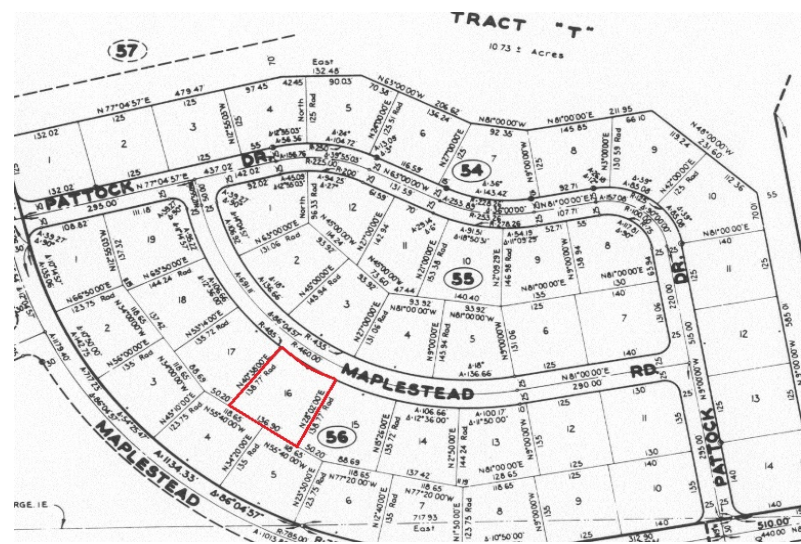

# Suffolk Multifamily Lot

**SUFFOLK 1**

**This lot is located over the bridge in the underdeveloped subdivision of Suffolk. With all...**

This lot is located over the bridge in the underdeveloped subdivision of Suffolk. With all utilities in place this lot is a good location for an income producing property. Call in today for more information....read more on our website.

Lot Size: 16,574 sq ft  
 Maint. Fees: NR left the company. Listing switched to JS. Dec 11, 2014  
 Subdivision: Suffolk

**James Sarles**  
 Phone: (242) 727-8888  
 jamesarlesrealty@gmail.com

**\$56,000 ID# 7561 View Online**  
[www.sarlesrealty.com](http://www.sarlesrealty.com)