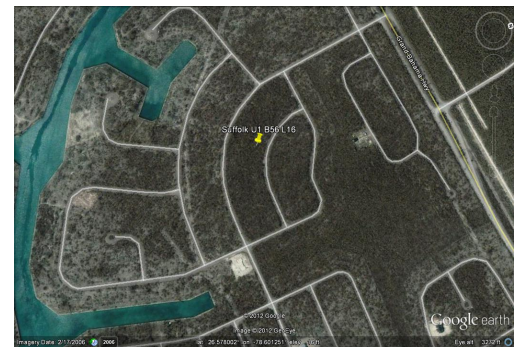

# Suffolk Multifamily Lot

**SUFFOLK 1**

**This lot is located over the bridge in the underdeveloped subdivision of Suffolk. With all...**

This lot is located over the bridge in the underdeveloped subdivision of Suffolk. With all utilities in place this lot is a good location for an income producing property. Call in today for more information....read more on our website.

Lot Size: 16,574 sq ft  
 Maint. Fees: NR left the company. Listing switched to JS. Dec 11, 2014  
 Subdivision: Suffolk

**James Sarles**  
 Phone: (242) 727-8888  
 jamesarlesrealty@gmail.com

**\$56,000 ID# 7561 View Online**  
[www.sarlesrealty.com](http://www.sarlesrealty.com)