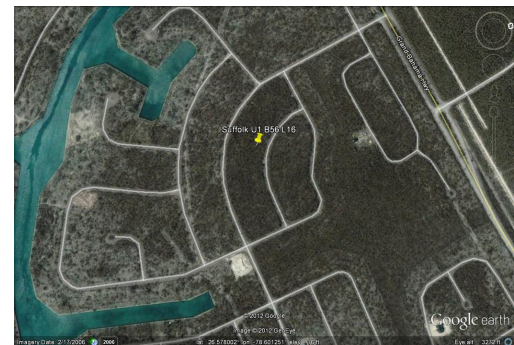

Suffolk Multifamily Lot

SUFFOLK 1

This lot is located over the bridge in the underdeveloped subdivision of Suffolk. With all...

This lot is located over the bridge in the underdeveloped subdivision of Suffolk. With all utilities in place this lot is a good location for an income producing property. Call in today for more information....read more on our website.

Lot Size: 16,574 sq ft
 Maint. Fees: NR left the company. Listing switched to JS. Dec 11, 2014
 Subdivision: Suffolk

James Sarles
 Phone: (242) 727-8888
 jamesarlesrealty@gmail.com

\$56,000 ID# 7561 View Online
www.sarlesrealty.com