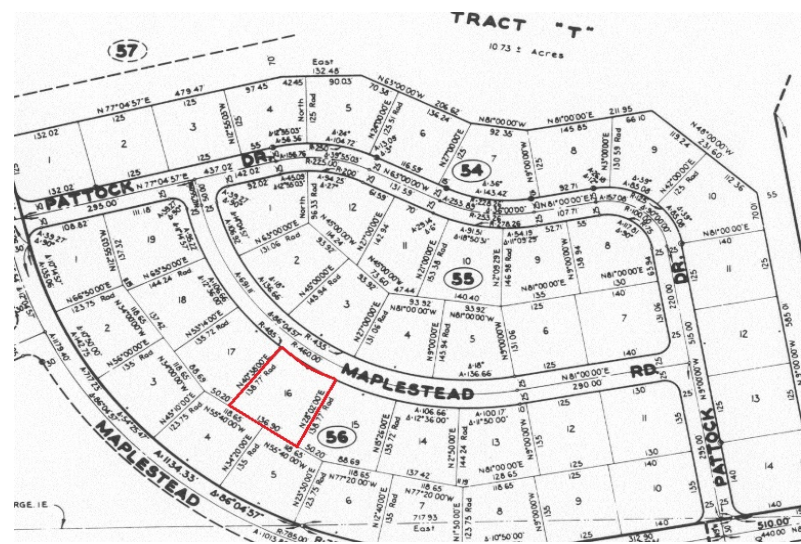

Suffolk Multifamily Lot

SUFFOLK 1

This lot is located over the bridge in the underdeveloped subdivision of Suffolk. With all...

This lot is located over the bridge in the underdeveloped subdivision of Suffolk. With all utilities in place this lot is a good location for an income producing property. Call in today for more information....read more on our website.

Lot Size: 16,574 sq ft
 Maint. Fees: NR left the company. Listing switched to JS. Dec 11, 2014
 Subdivision: Suffolk

James Sarles
 Phone: (242) 727-8888
 jamesarlesrealty@gmail.com

\$56,000 ID# 7561 View Online
www.sarlesrealty.com