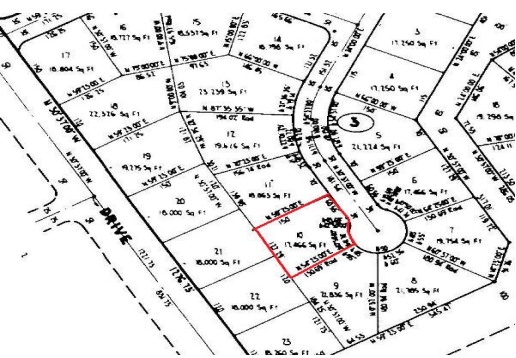

Lincoln Green Duplex Lot

Duplex Lot

This is a large duplex lot in the fast developing Lincoln Green area. Great lot to build an investment property. Call in today for more info....read more on our website.

Bedrooms: 1
Bathrooms: 1
Lot Size: 17,466 sq ft
Maint. Fees: pending
Subdivision: Lincoln Green

James Sarles

Phone: (242) 727-8888

jamesarlesrealty@gmail.com

\$33,000 ID# 7400 [View Online](#)
www.sarlesrealty.com