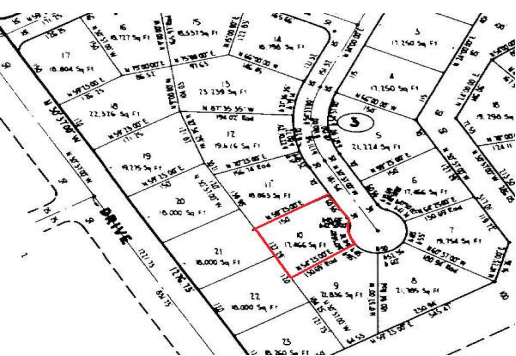

Lincoln Green Duplex Lot

Duplex Lot

This is a large duplex lot in the fast developing Lincoln Green area. Great lot to build an investment property. Call in today for more info....read more on our website.

Bedrooms: 1
Bathrooms: 1
Lot Size: 17,466 sq ft
Maint. Fees: pending
Subdivision: Lincoln Green

James Sarles

Phone: (242) 727-8888

jamesarlesrealty@gmail.com

\$33,000 ID# 7400 [View Online](#)
www.sarlesrealty.com