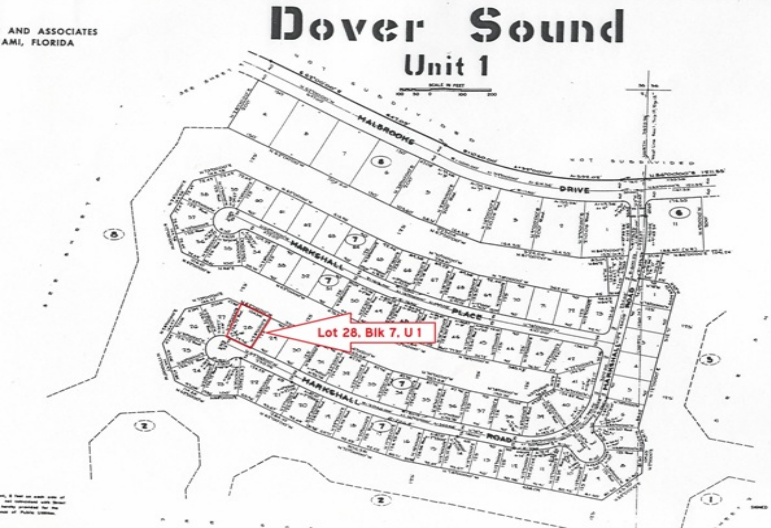

# Reduced Price &#8211; Dover Sound Canal Lot

## Canal Lot in Dover Sound AND The Service Charges are PAID FOR LIFE.

Located in the Grand Bahama subdivision of Dover Sound, this single family property for sale offers 103ft of waterfront. The Grand Bahama Port Authority guarantees six (6) feet of water depth at mean low tide. ...read more on our website.

- Lot Size: 11,973 sq ft
- Maint. Fees: Service Charges Paid for Life
- Subdivision: Dover Sound
- Features: Canal Front

Ina Simmons  
 Phone: 242-727-0707  
 inasimmons@gmail.com

**\$46,000 ID# 7318** [View Online](#)  
[www.sarlesrealty.com](http://www.sarlesrealty.com)