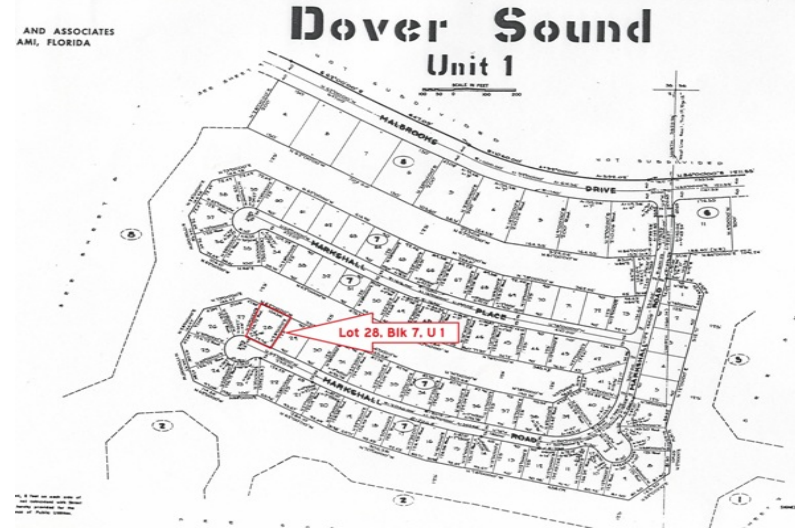

# Reduced Price &#8211; Dover Sound Canal Lot

## Canal Lot in Dover Sound AND The Service Charges are PAID FOR LIFE.

Located in the Grand Bahama subdivision of Dover Sound, this single family property for sale offers 103ft of waterfront. The Grand Bahama Port Authority guarantees six (6) feet of water depth at mean low tide. ...read more on our website.

- Lot Size: 11,973 sq ft
- Maint. Fees: Service Charges Paid for Life
- Subdivision: Dover Sound
- Features: Canal Front

Ina Simmons  
 Phone: 242-727-0707  
 inasimmons@gmail.com

**\$46,000 ID# 7318** [View Online](#)  
[www.sarlesrealty.com](http://www.sarlesrealty.com)