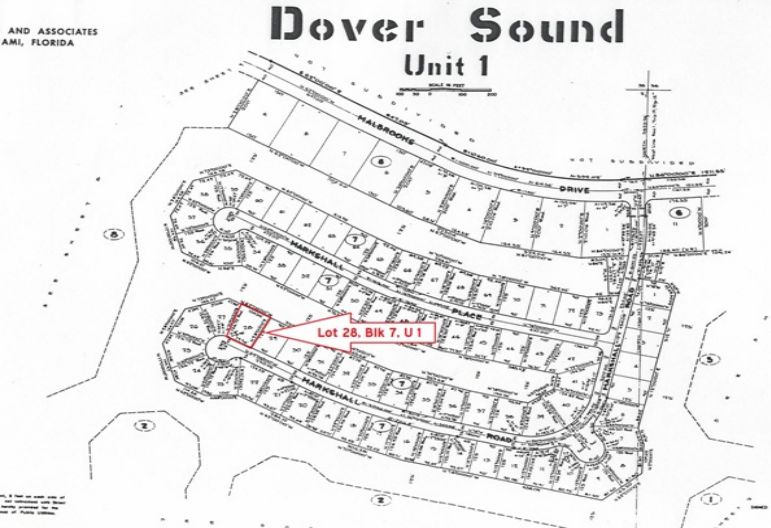

Reduced Price – Dover Sound Canal Lot

Canal Lot in Dover Sound AND The Service Charges are PAID FOR LIFE.

Located in the Grand Bahama subdivision of Dover Sound, this single family property for sale offers 103ft of waterfront. The Grand Bahama Port Authority guarantees six (6) feet of water depth at mean low tide....read more on our website.

Lot Size: 11,973 sq ft
 Maint. Fees: Service
 Charges Paid for Life
 Subdivision: Dover Sound
 Features: Canal Front

Ina Simmons
 Phone: (242)727-0707
 inasimmons@gmail.com

\$35,000 ID# 7318 [View Online](#)
www.sarlesrealty.com