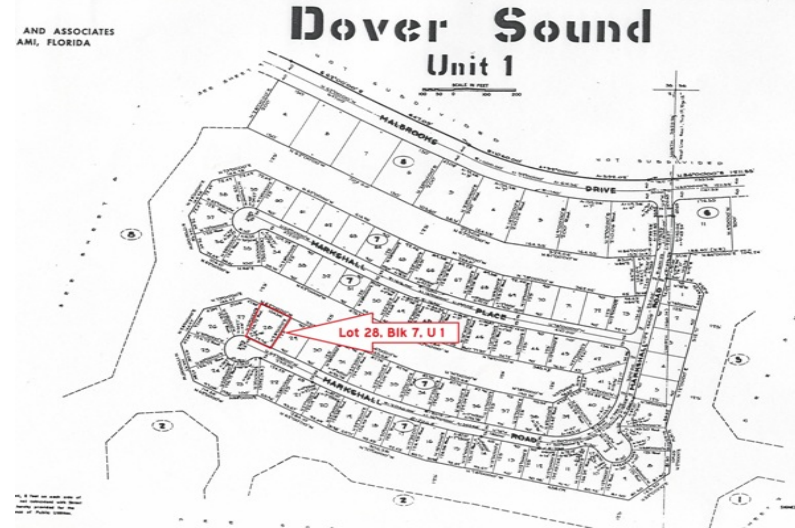

Reduced Price – Dover Sound Canal Lot

Canal Lot in Dover Sound AND The Service Charges are PAID FOR LIFE.

Located in the Grand Bahama subdivision of Dover Sound, this single family property for sale offers 103ft of waterfront. The Grand Bahama Port Authority guarantees six (6) feet of water depth at mean low tide....read more on our website.

Lot Size: 11,973 sq ft
 Maint. Fees: Service
 Charges Paid for Life
 Subdivision: Dover Sound
 Features: Canal Front

Ina Simmons
 Phone: (242)727-0707
 inasimmons@gmail.com

\$35,000 ID# 7318 [View Online](#)
www.sarlesrealty.com