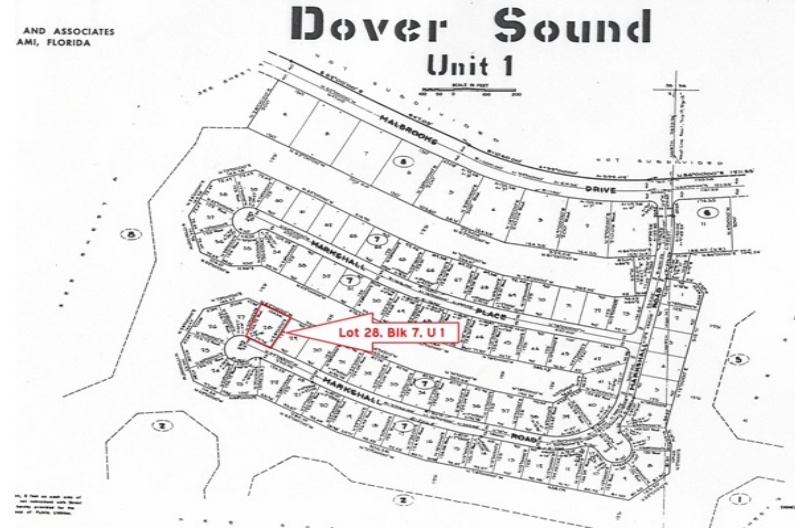

# Reduced Price &#8211; Dover Sound Canal Lot

## Canal Lot in Dover Sound AND The Service Charges are PAID FOR LIFE.

Located in the Grand Bahama subdivision of Dover Sound, this single family property for sale offers 103ft of waterfront. The Grand Bahama Port Authority guarantees six (6) feet of water depth at mean low tide....read more on our website.

Lot Size: 11,973 sq ft  
Maint. Fees: Service  
Charges Paid for Life  
Subdivision: Dover Sound  
Features: Canal Front

Ina Simmons  
Phone:  
inasimmons@gmail.com

**\$35,000 ID# 7318** [View Online](#)  
[www.sarlesrealty.com](http://www.sarlesrealty.com)