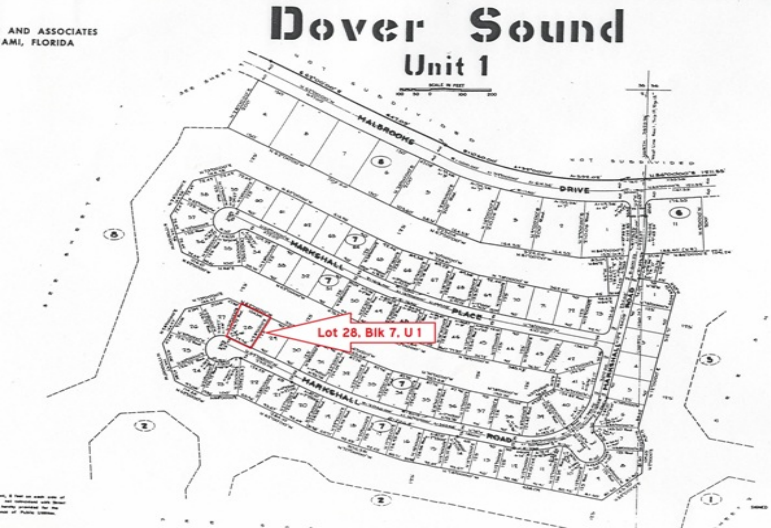

# Reduced Price &#8211; Dover Sound Canal Lot

## Canal Lot in Dover Sound AND The Service Charges are PAID FOR LIFE.

Located in the Grand Bahama subdivision of Dover Sound, this single family property for sale offers 103ft of waterfront. The Grand Bahama Port Authority guarantees six (6) feet of water depth at mean low tide....read more on our website.

Lot Size: 11,973 sq ft  
Maint. Fees: Service  
Charges Paid for Life  
Subdivision: Dover Sound  
Features: Canal Front

Ina Simmons  
Phone:  
inasimmons@gmail.com

**\$35,000 ID# 7318** [View Online](#)  
[www.sarlesrealty.com](http://www.sarlesrealty.com)